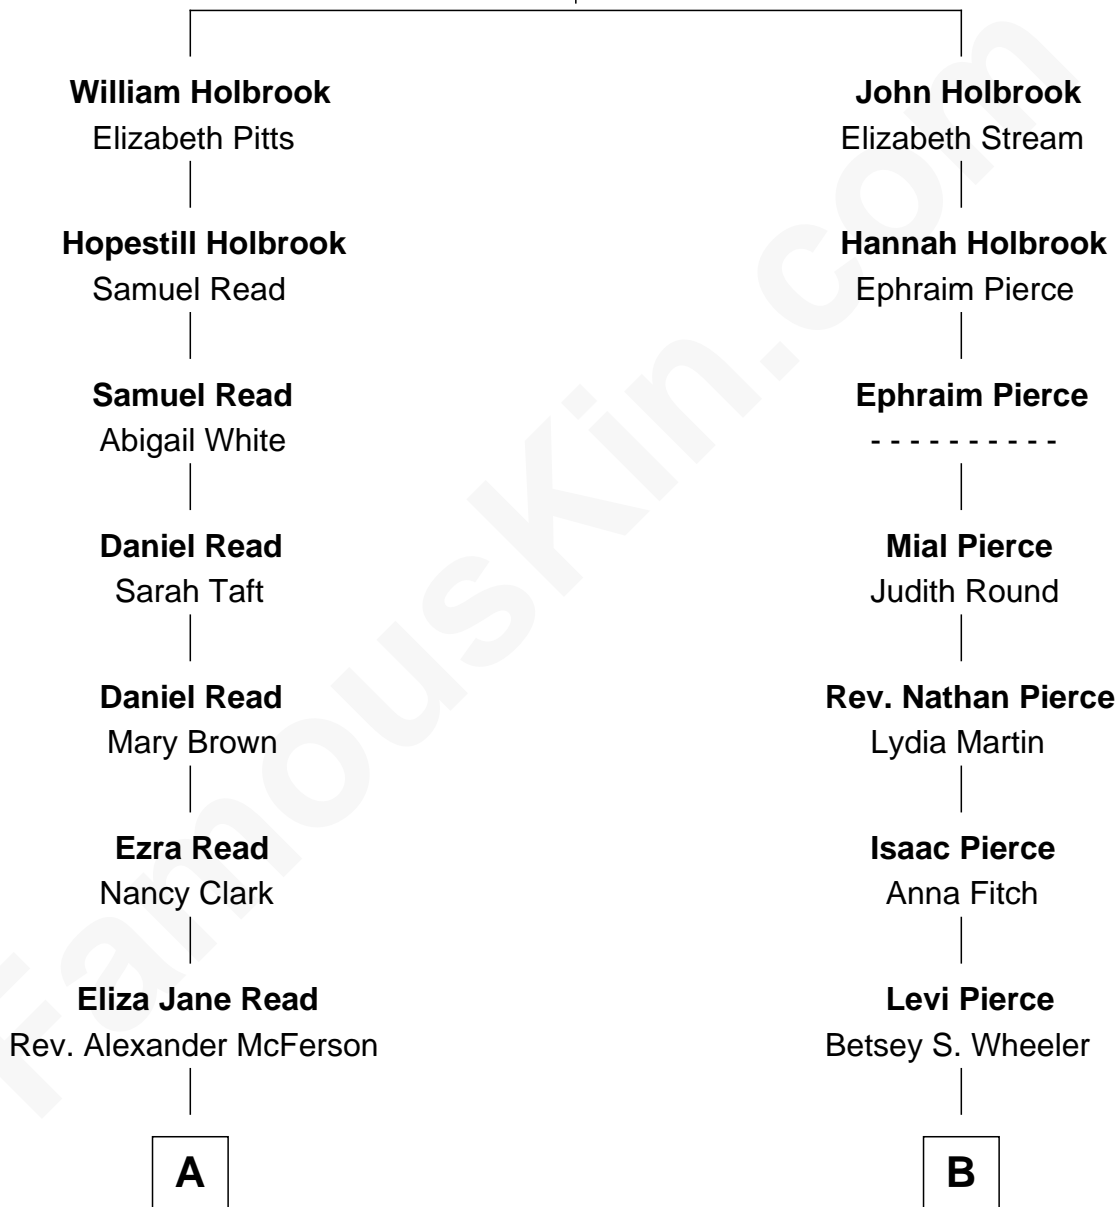

FamousKin.com Relationship Chart of

John Foster Dulles

52nd U.S. Secretary of State

9th cousin 2 times removed of

George H. W. Bush

41st U.S. President

Thomas Holbrook

Jane Powys

A

Mary Parke McFerson

John Watson Foster

Edith Foster

Allen Macy Dulles

John Foster Dulles

52nd U.S. Secretary of State

B

Elizabeth Slade Pierce

Cortland Philip Livingston Butler

Mary Elizabeth Butler

Robert Emmet Sheldon

Flora Sheldon

Samuel Prescott Bush

Prescott Sheldon Bush

Dorothy Wear Walker