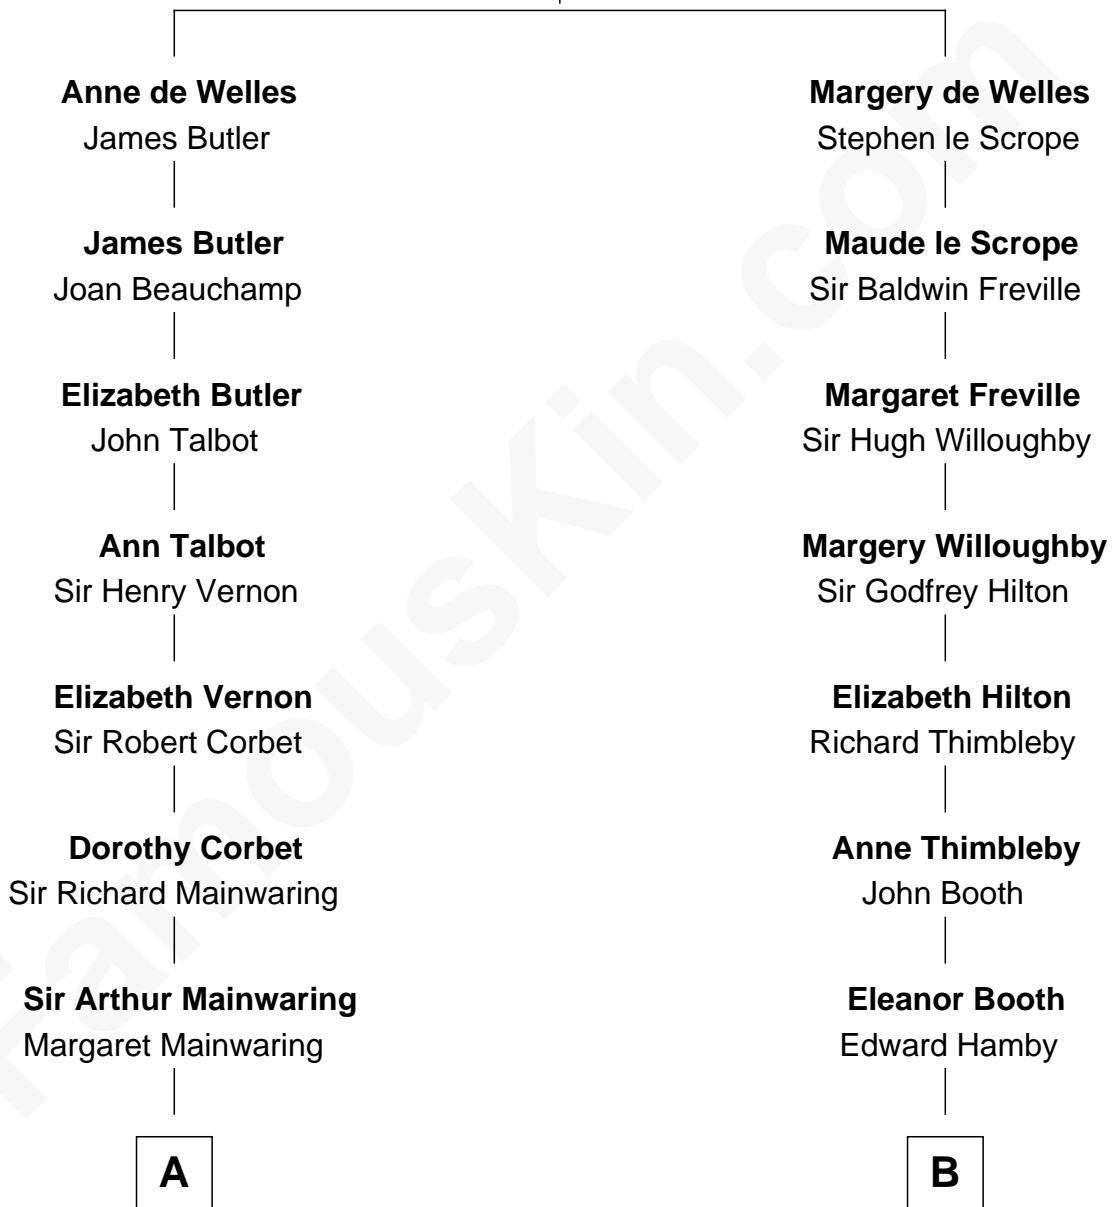

# FamousKin.com Relationship Chart of

**John Foster Dulles**

*52nd U.S. Secretary of State*

18th cousin 2 times removed of

**George H. W. Bush**

*41st U.S. President*

**John de Welles**

Maud de Roos

**C**

**Allen Macy Dulles**

Edith Foster

**John Foster Dulles**

*52nd U.S. Secretary of State*

**D**

**Harriet Eleanor Fay**

Rev. James Smith Bush

**Samuel Prescott Bush**

Flora Sheldon

**Prescott Sheldon Bush**

Dorothy Wear Walker

**George H. W. Bush**

*41st U.S. President*

FamousKin.com