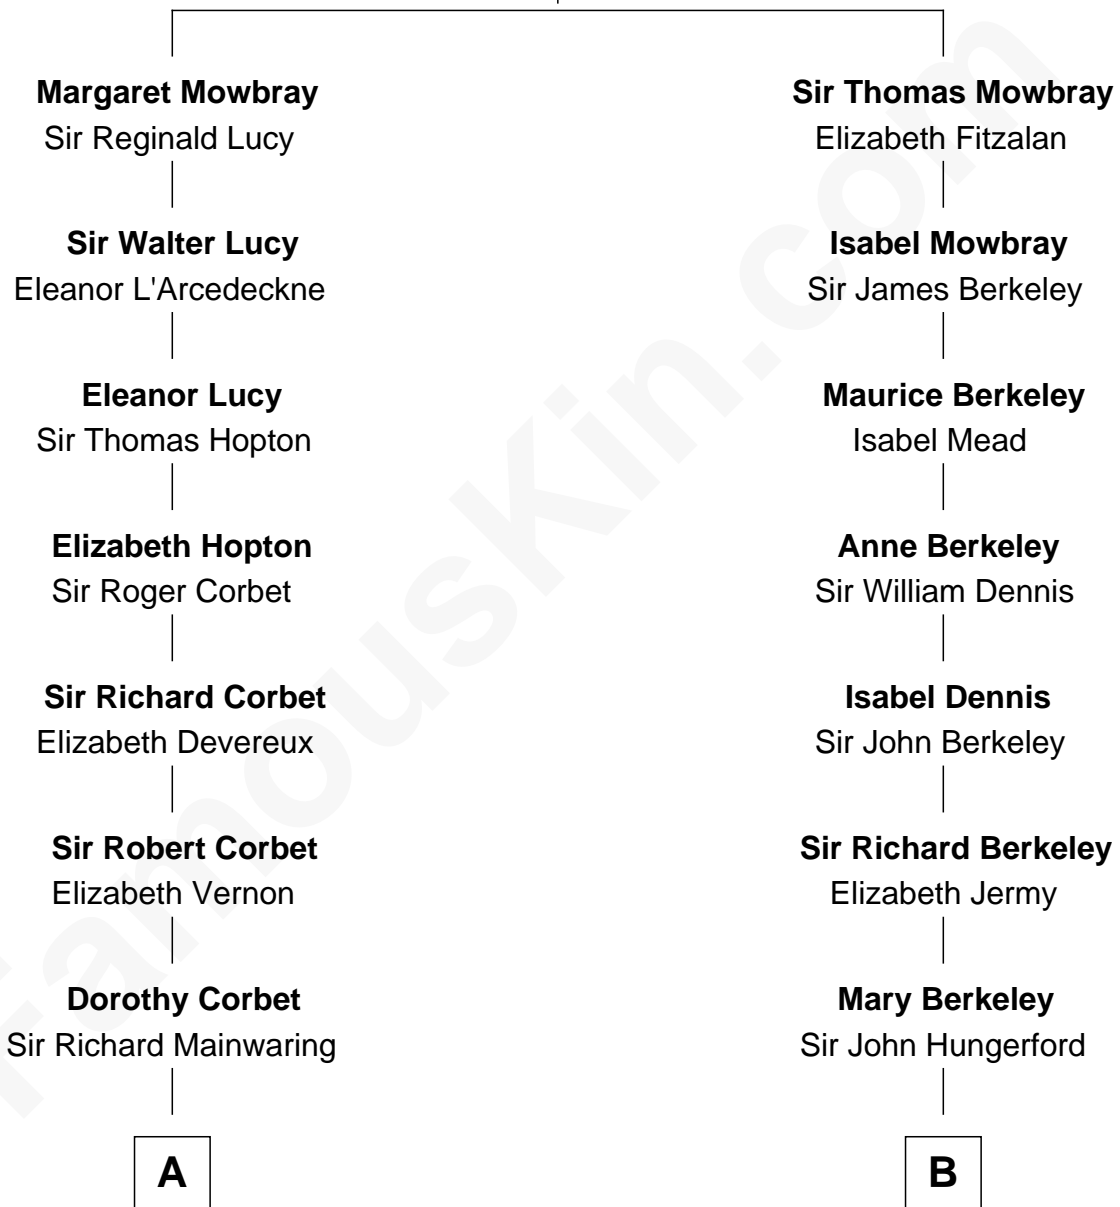

FamousKin.com Relationship Chart of

John Foster Dulles

52nd U.S. Secretary of State

19th cousin of

George H. W. Bush

41st U.S. President

John de Mowbray
Elizabeth de Segrave

C

Harriet Lathrop Winslow
Rev. John Welsh Dulles

Allen Macy Dulles
Edith Foster

John Foster Dulles
52nd U.S. Secretary of State

D

Samuel Prescott Bush
Flora Sheldon

Prescott Sheldon Bush
Dorothy Wear Walker

George H. W. Bush
41st U.S. President