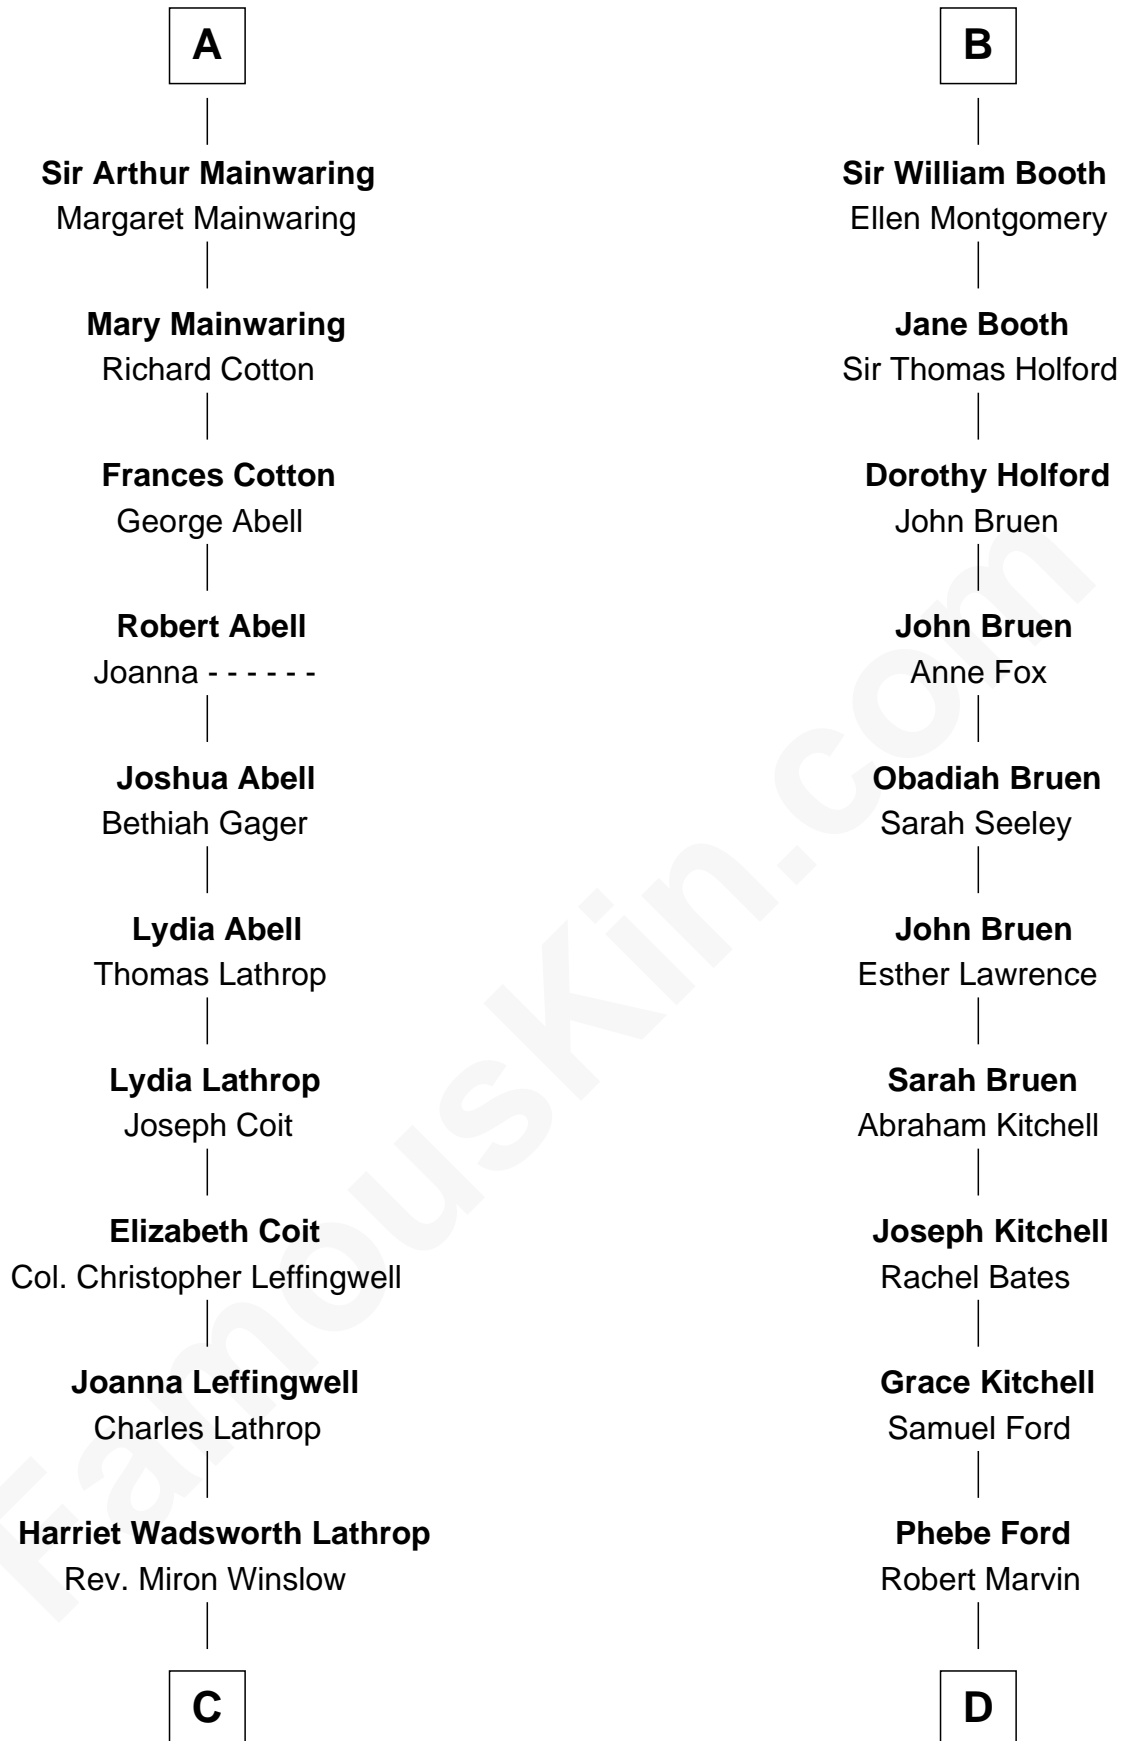

FamousKin.com Relationship Chart of

John Foster Dulles

52nd U.S. Secretary of State

19th cousin 2 times removed of

Barbara (Pierce) Bush

First Lady of President George H.W. Bush

C

Harriet Lathrop Winslow
Rev. John Welsh Dulles

Allen Macy Dulles
Edith Foster

John Foster Dulles
52nd U.S. Secretary of State

D

Samuel Ross Marvin
Julia Ann Place

Jerome Place Marvin
Martha Ann Stokes

Mabel Marvin
Scott Pierce

Marvin Pierce
Pauline Robinson