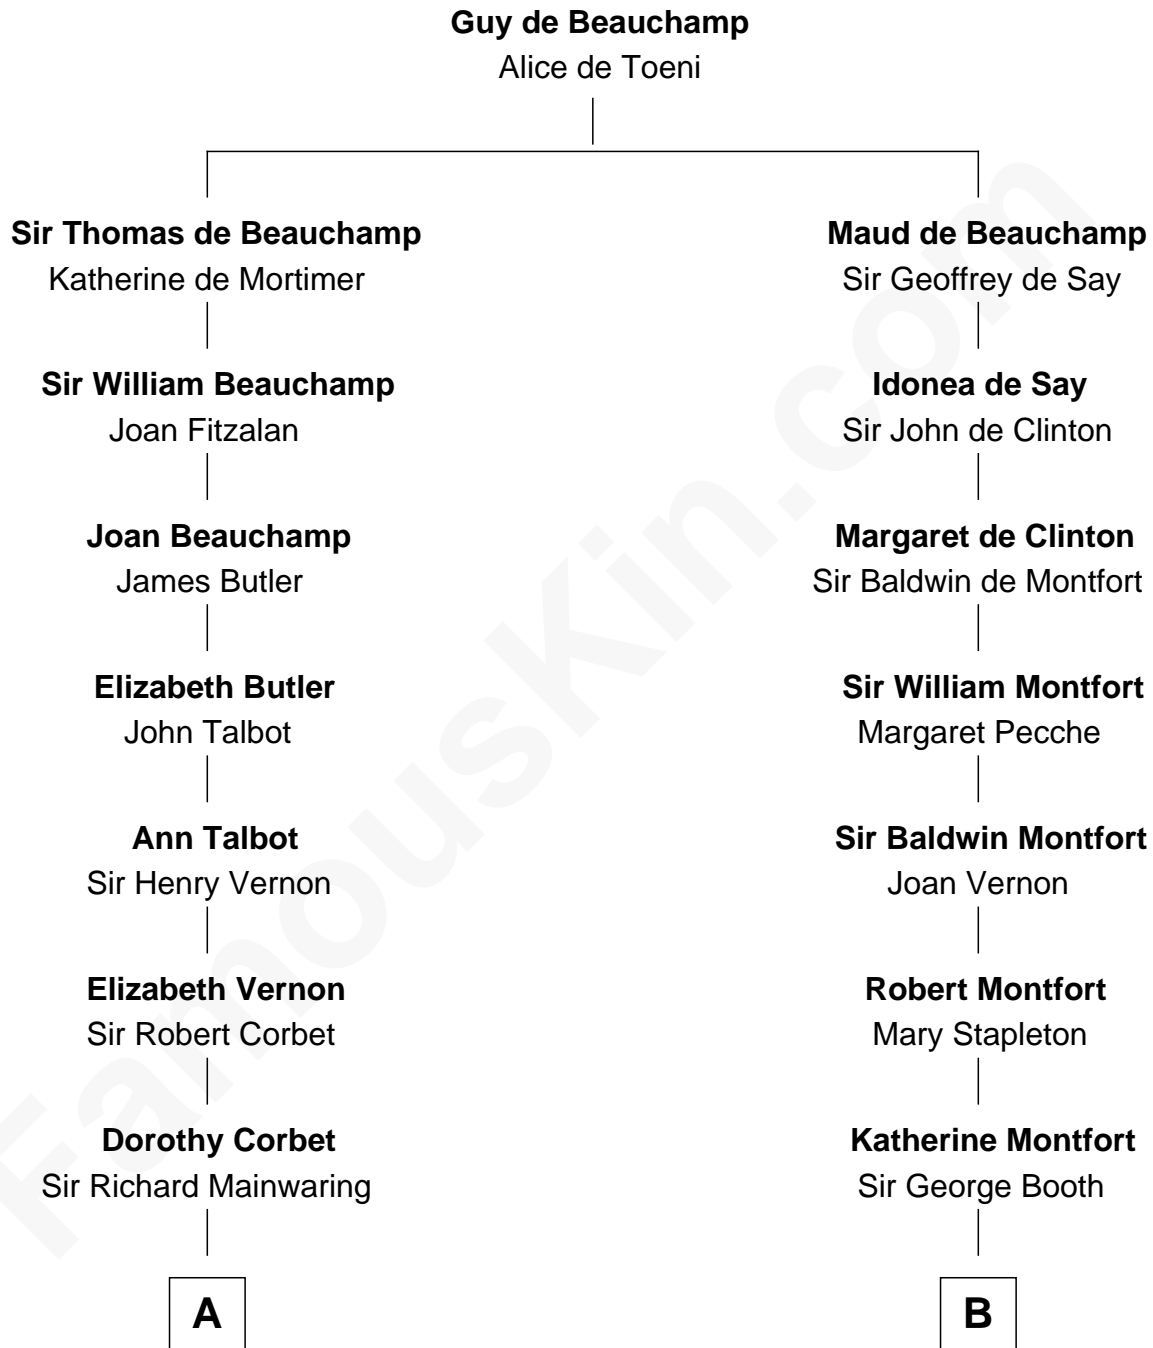

FamousKin.com Relationship Chart of

John Foster Dulles

52nd U.S. Secretary of State

19th cousin 2 times removed of

Barbara (Pierce) Bush

First Lady of President George H.W. Bush

C

Harriet Lathrop Winslow
Rev. John Welsh Dulles

Allen Macy Dulles
Edith Foster

John Foster Dulles
52nd U.S. Secretary of State

D

Samuel Ross Marvin
Julia Ann Place

Jerome Place Marvin
Martha Ann Stokes

Mabel Marvin
Scott Pierce

Marvin Pierce
Pauline Robinson