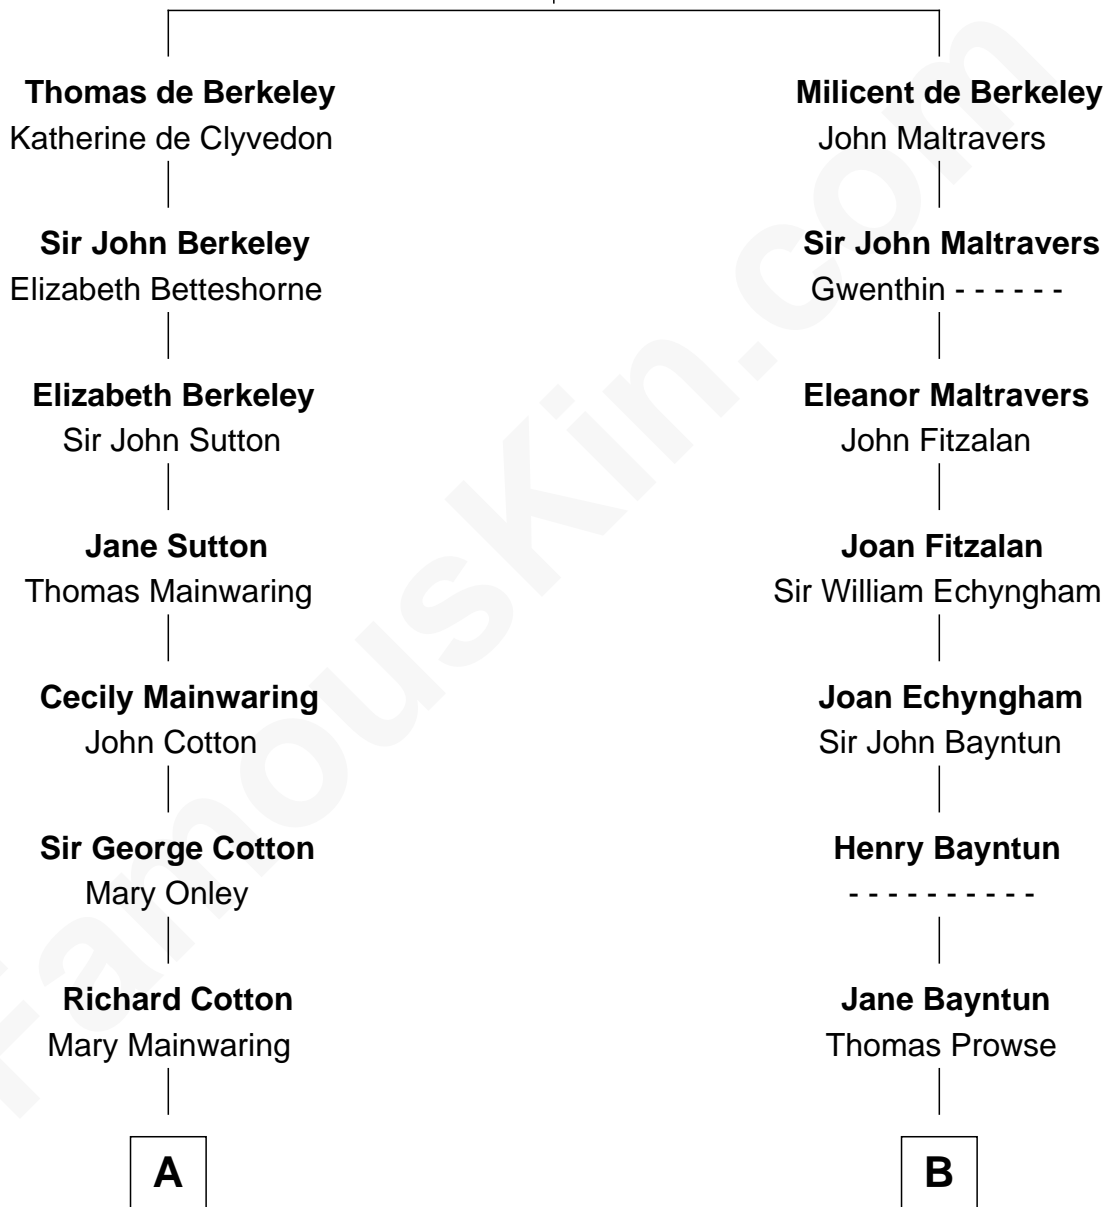

FamousKin.com Relationship Chart of

John Foster Dulles

52nd U.S. Secretary of State

17th cousin 3 times removed of

Barbara (Pierce) Bush

First Lady of President George H.W. Bush

Sir Maurice de Berkeley

Eve la Zouche

C

Jonas James Pierce

Kate Pritzel

Scott Pierce

Mabel Marvin

Marvin Pierce

Pauline Robinson

Barbara (Pierce) Bush

First Lady of George H.W. Bush

FamousKin.com