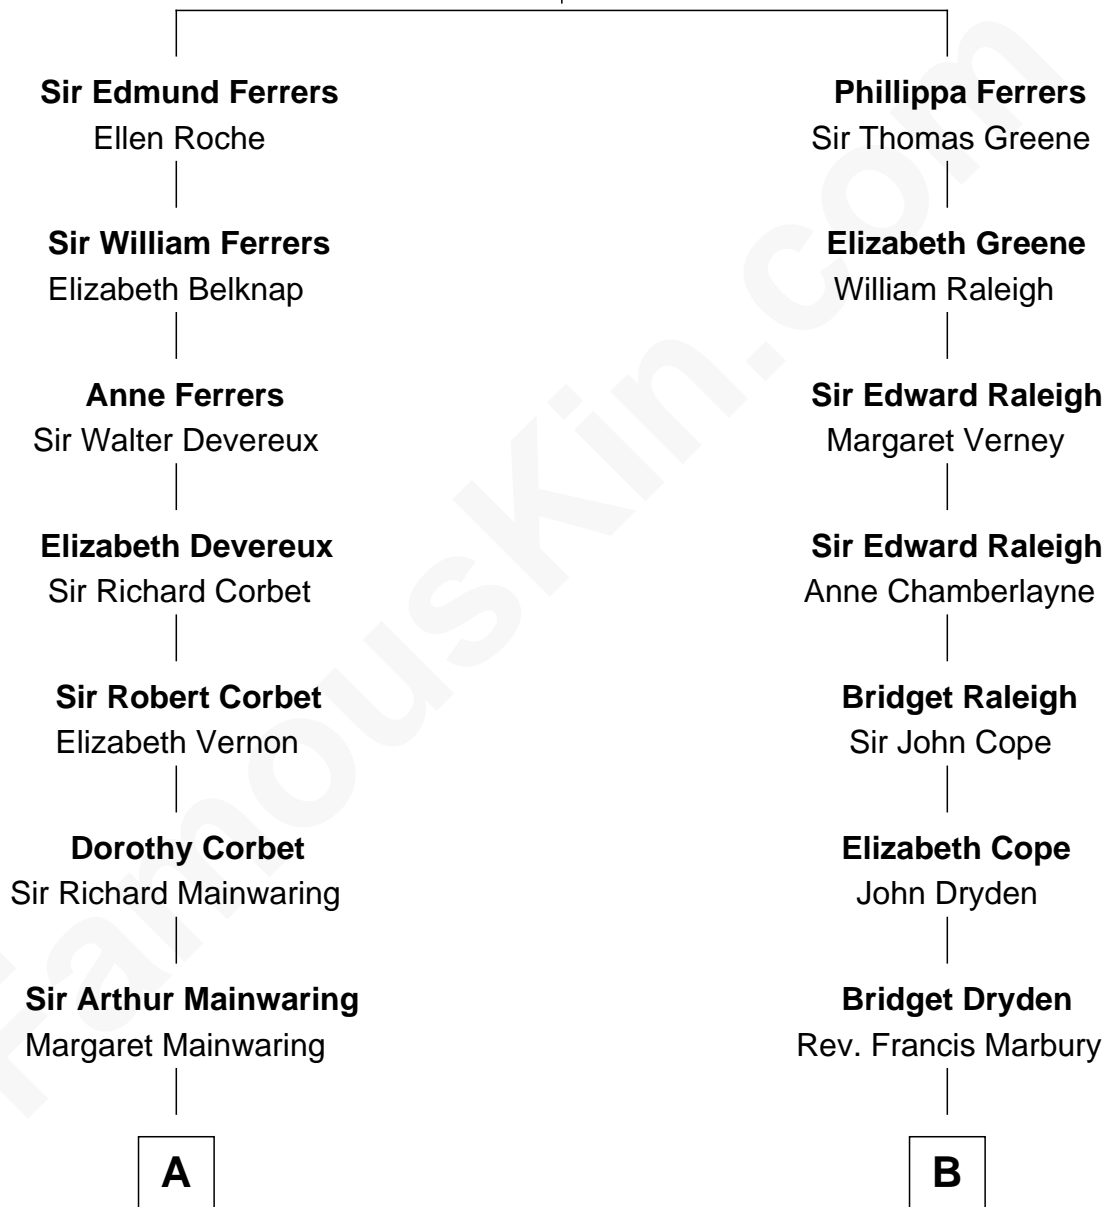

FamousKin.com Relationship Chart of

John Foster Dulles

52nd U.S. Secretary of State

18th cousin 2 times removed of

George W. Bush

43rd U.S. President

Robert de Ferrers
Margaret Despencer

C

Allen Macy Dulles

Edith Foster

John Foster Dulles

52nd U.S. Secretary of State

D

Samuel Prescott Bush

Flora Sheldon

Prescott Sheldon Bush