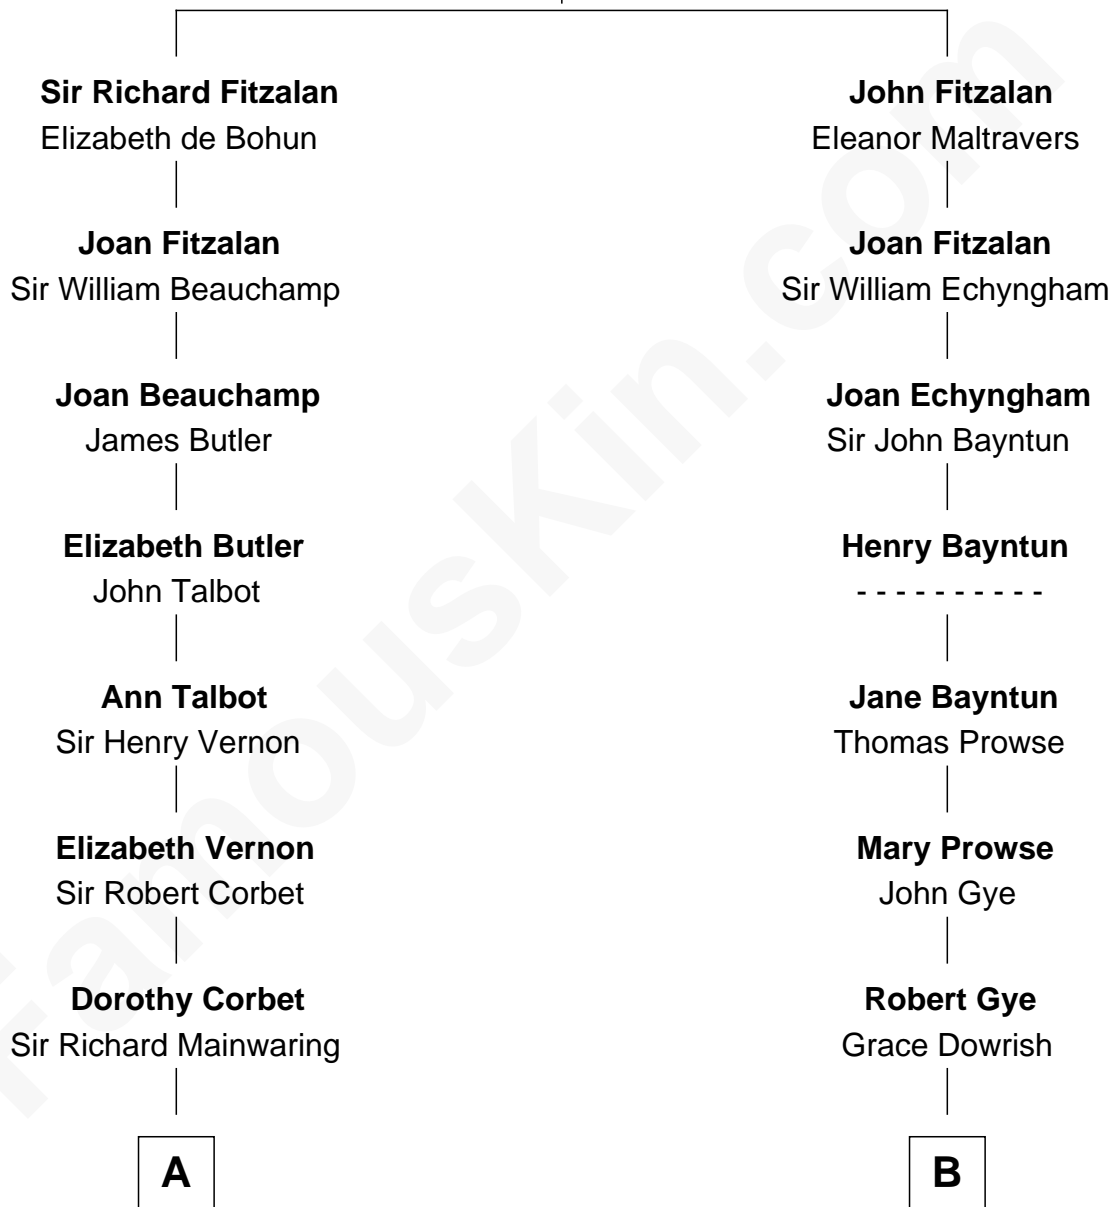

# FamousKin.com Relationship Chart of

**John Foster Dulles**

*52nd U.S. Secretary of State*

19th cousin of

**George W. Bush**

*43rd U.S. President*

**Richard Fitzalan**  
Eleanor Plantagenet

**C**

**Harriet Lathrop Winslow**  
Rev. John Welsh Dulles

**Allen Macy Dulles**  
Edith Foster

**John Foster Dulles**  
*52nd U.S. Secretary of State*

**D**

**Marvin Pierce**  
Pauline Robinson

**Barbara Pierce**  
George Herbert Walker Bush

**George W. Bush**  
*43rd U.S. President*

FamousKin.com