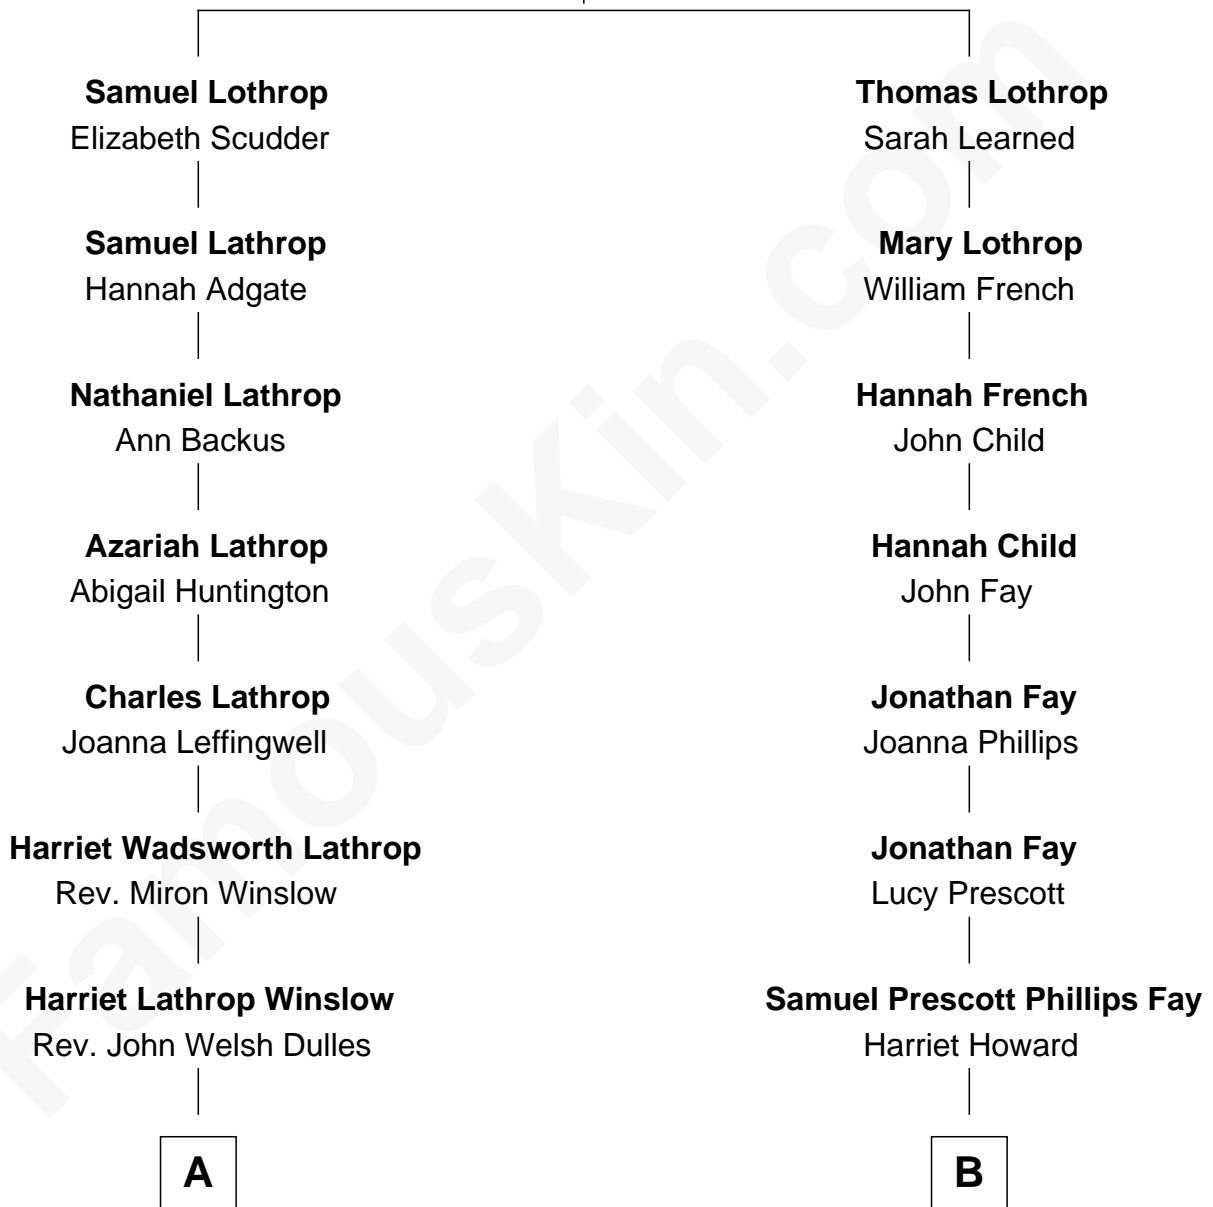

FamousKin.com Relationship Chart of

John Foster Dulles

52nd U.S. Secretary of State

8th cousin 4 times removed of

George W. Bush

43rd U.S. President

John Lothrop
Hannah House

A

Allen Macy Dulles

Edith Foster

John Foster Dulles

52nd U.S. Secretary of State

B

Samuel Howard Fay

Susan Montfort Shellman

Harriet Eleanor Fay