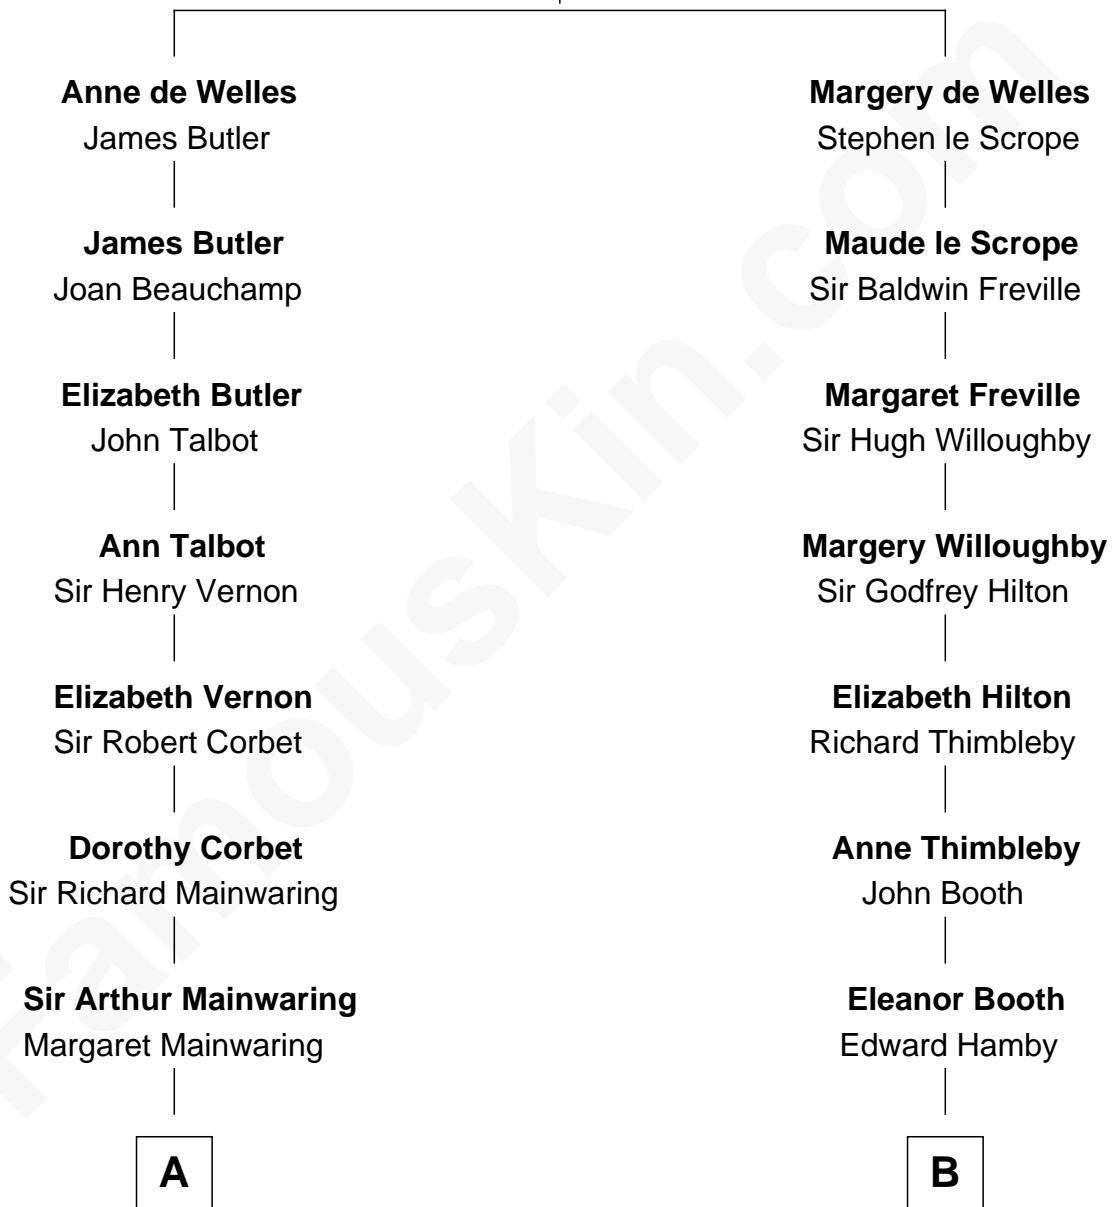

FamousKin.com Relationship Chart of

John Foster Dulles

52nd U.S. Secretary of State

18th cousin 3 times removed of

George W. Bush

43rd U.S. President

John de Welles

Maud de Roos

C

Allen Macy Dulles

Edith Foster

John Foster Dulles

52nd U.S. Secretary of State

D

Harriet Eleanor Fay

Rev. James Smith Bush

Samuel Prescott Bush

Flora Sheldon

Prescott Sheldon Bush

Dorothy Wear Walker

George Herbert Walker Bush

Barbara Pierce

George W. Bush

43rd U.S. President