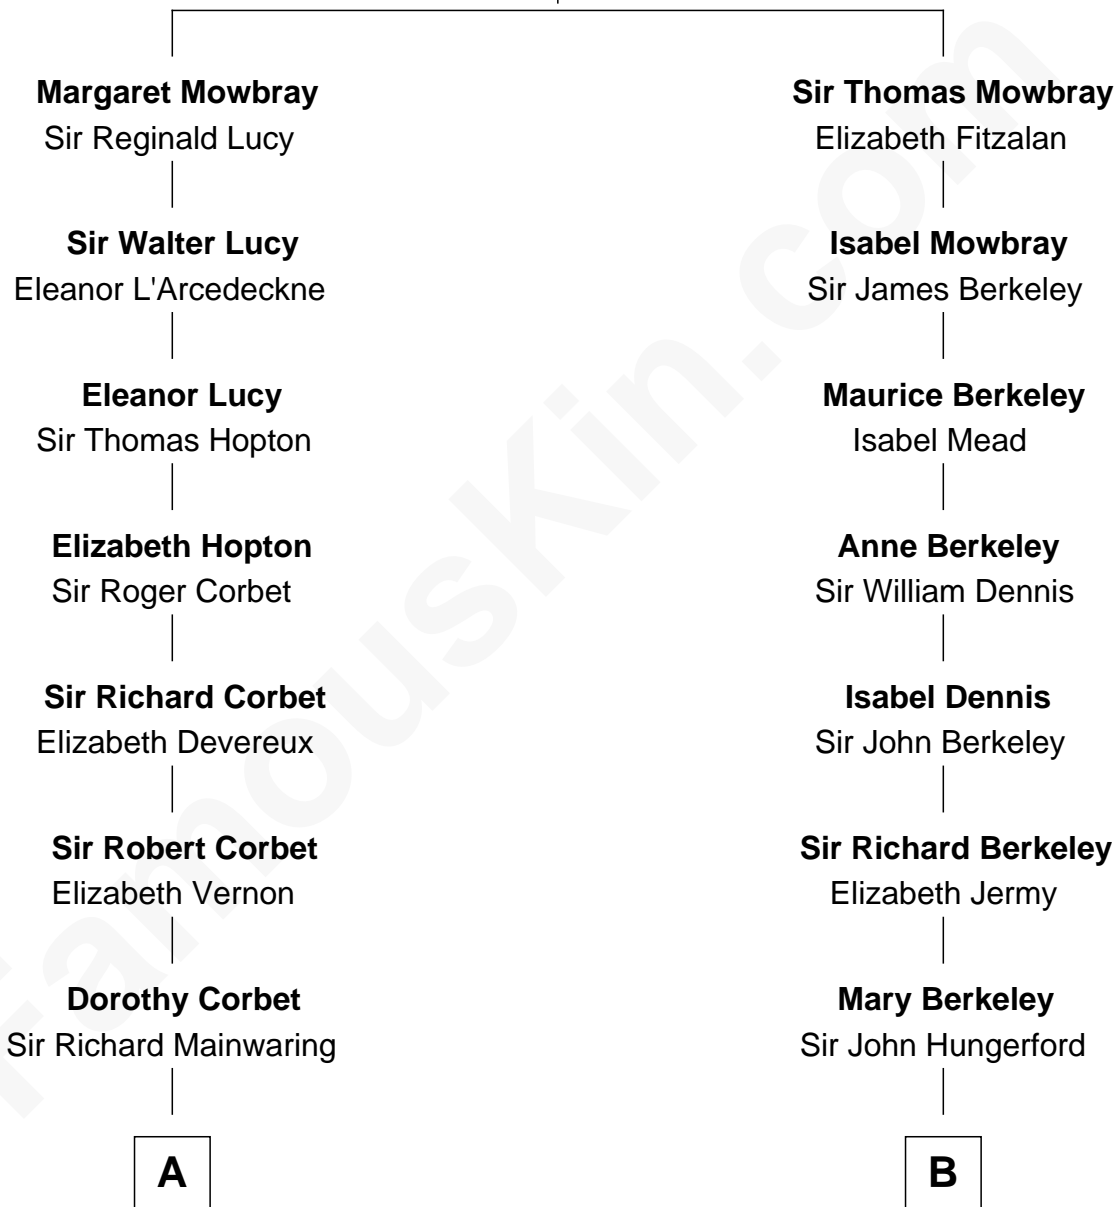

FamousKin.com Relationship Chart of

John Foster Dulles

52nd U.S. Secretary of State

19th cousin 1 time removed of

George W. Bush

43rd U.S. President

John de Mowbray
Elizabeth de Segrave

C

Harriet Lathrop Winslow
Rev. John Welsh Dulles

Allen Macy Dulles
Edith Foster

John Foster Dulles
52nd U.S. Secretary of State

D

Samuel Prescott Bush
Flora Sheldon

Prescott Sheldon Bush
Dorothy Wear Walker

George Herbert Walker Bush
Barbara Pierce

George W. Bush
43rd U.S. President

FamousKin.com