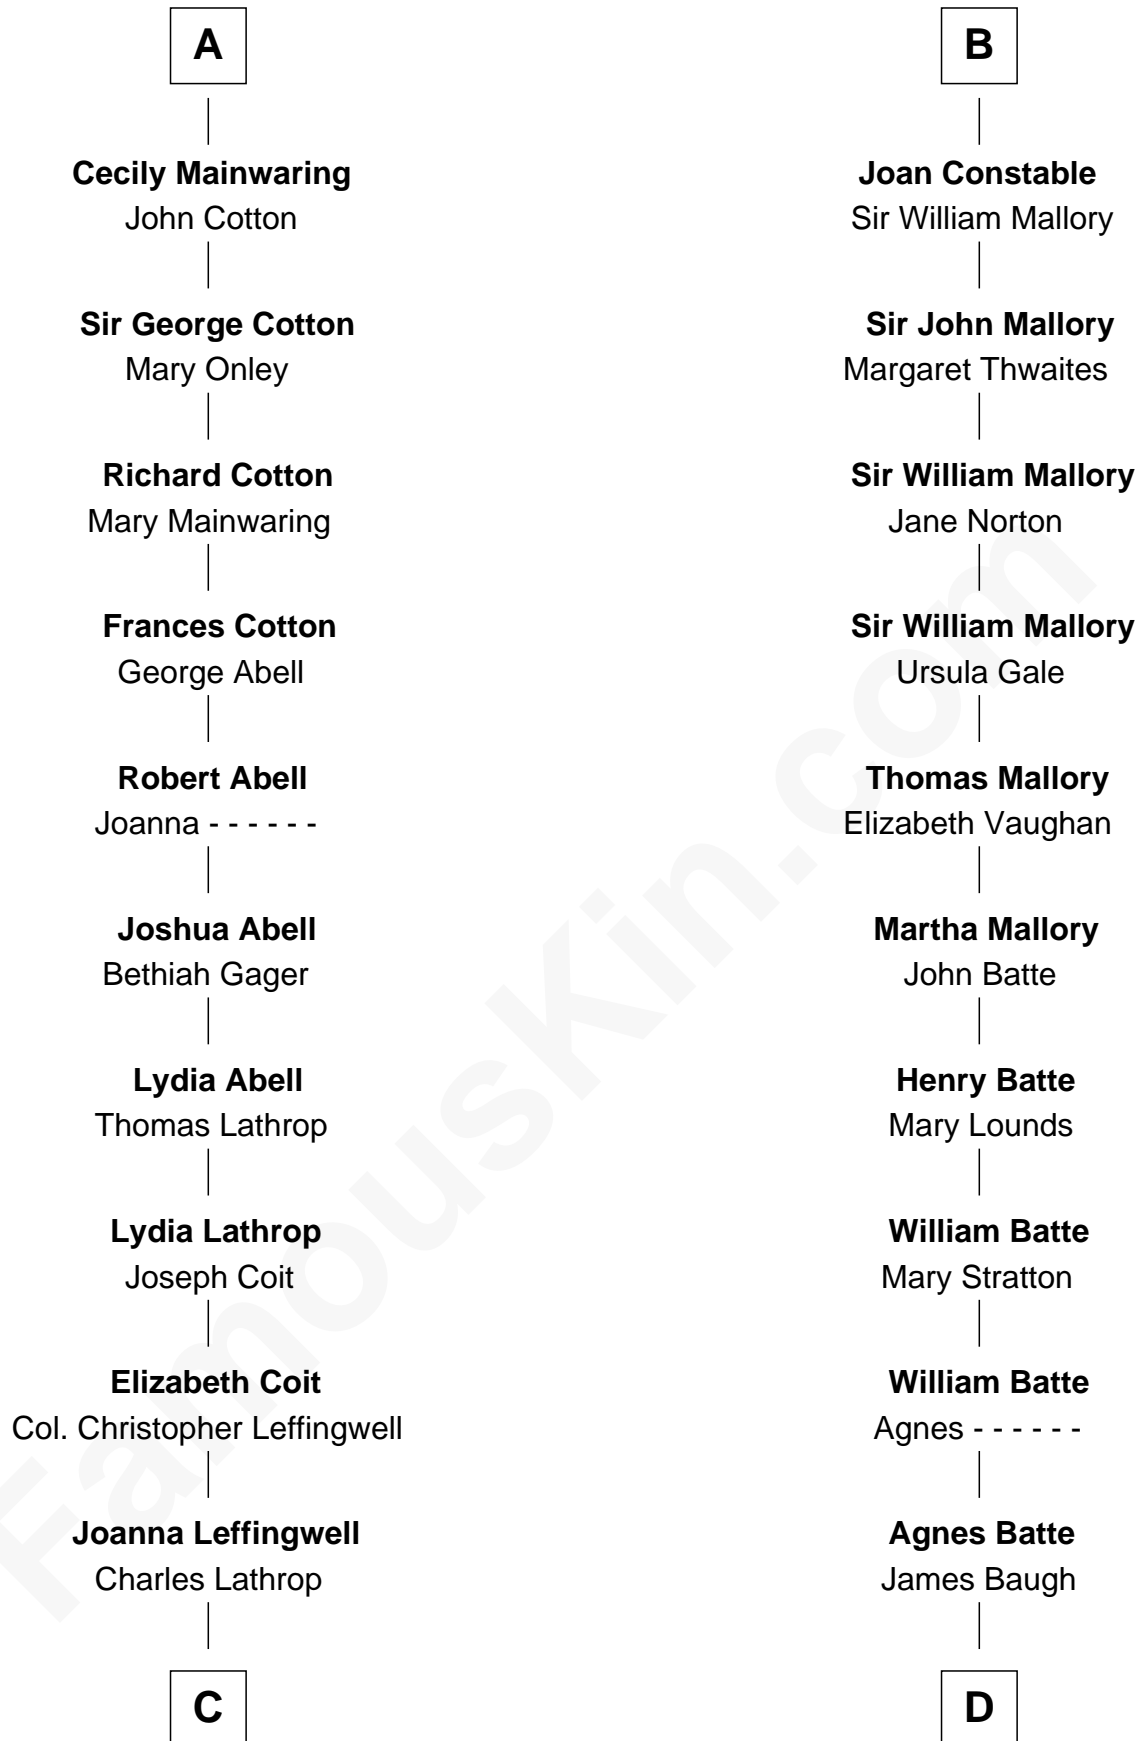

FamousKin.com Relationship Chart of

John Foster Dulles

52nd U.S. Secretary of State

20th cousin 1 time removed of

Judy Garland

Singer and Movie Actress

C

Harriet Wadsworth Lathrop

Rev. Miron Winslow

Harriet Lathrop Winslow

Rev. John Welsh Dulles

Allen Macy Dulles

Edith Foster

John Foster Dulles

52nd U.S. Secretary of State

D