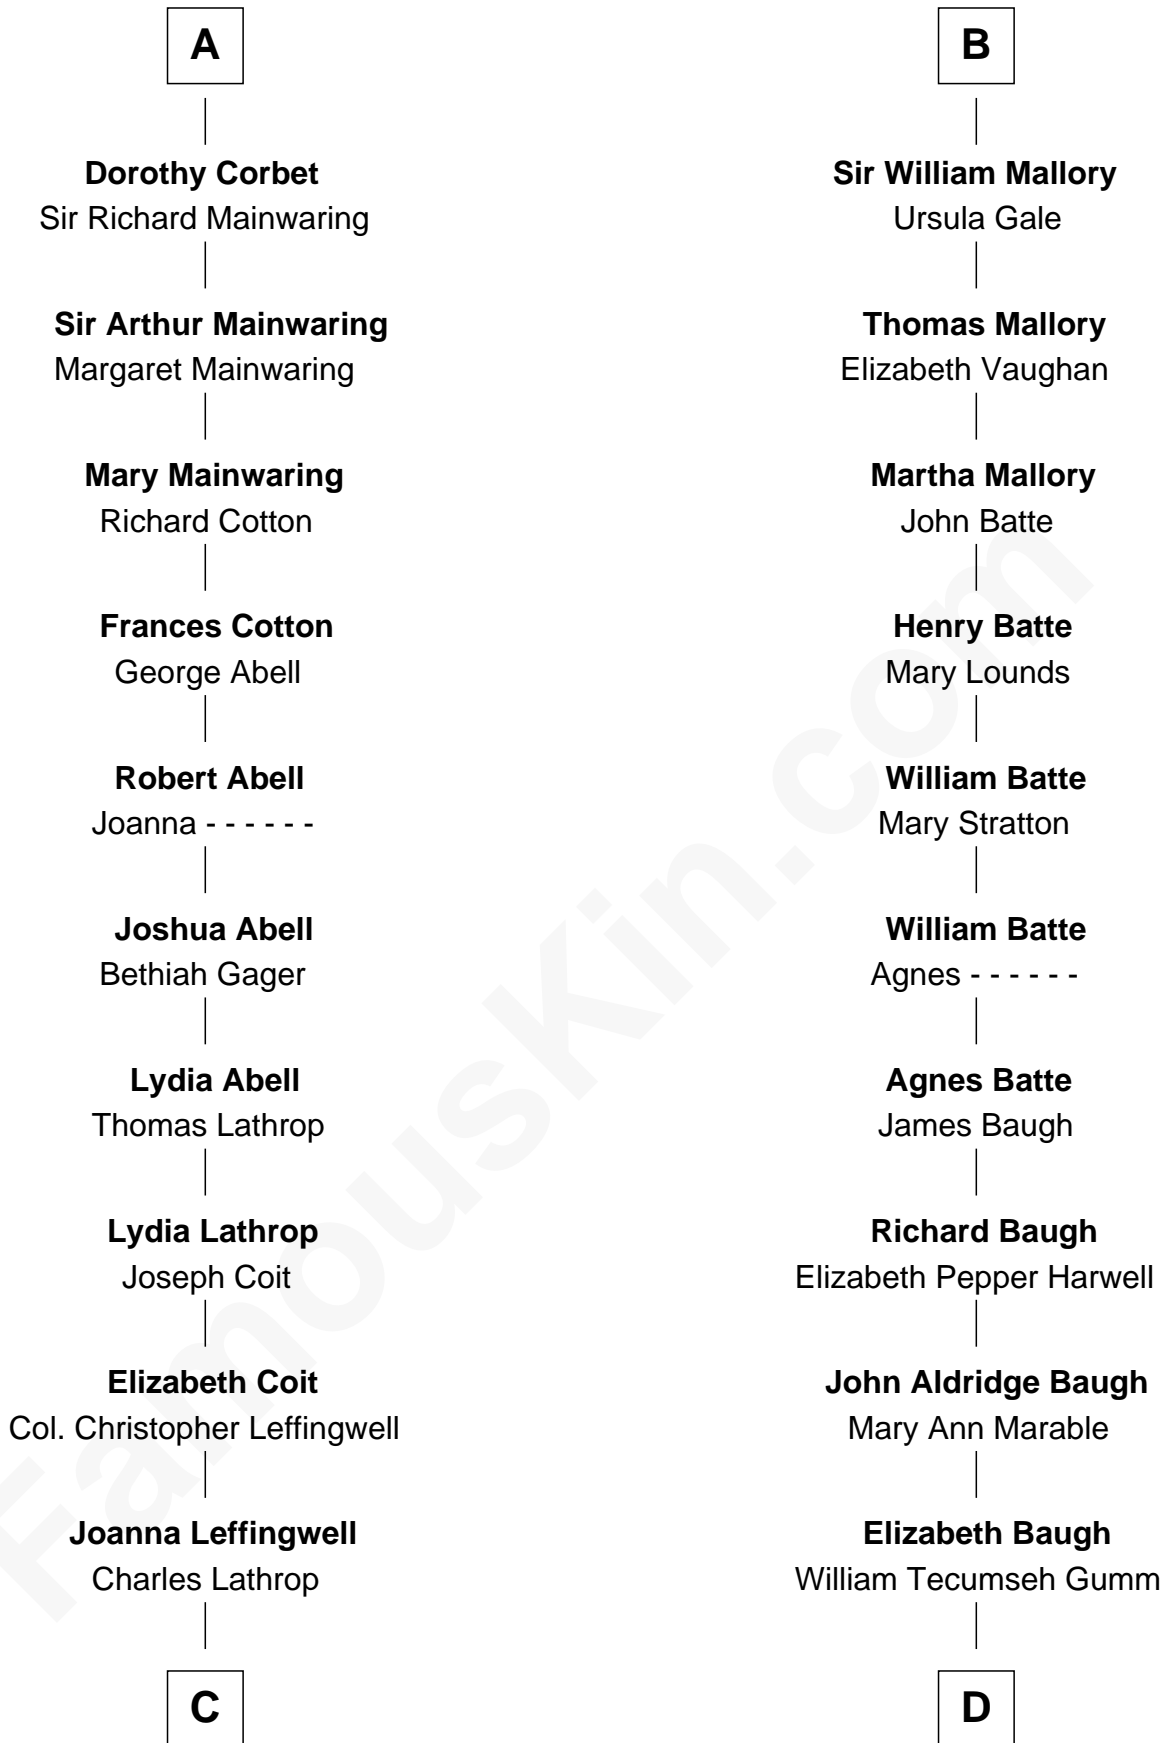

FamousKin.com Relationship Chart of

John Foster Dulles

52nd U.S. Secretary of State

18th cousin 2 times removed of

Judy Garland

Singer and Movie Actress

Edmund Fitzalan

Alice de Warenne

FamousKin.com