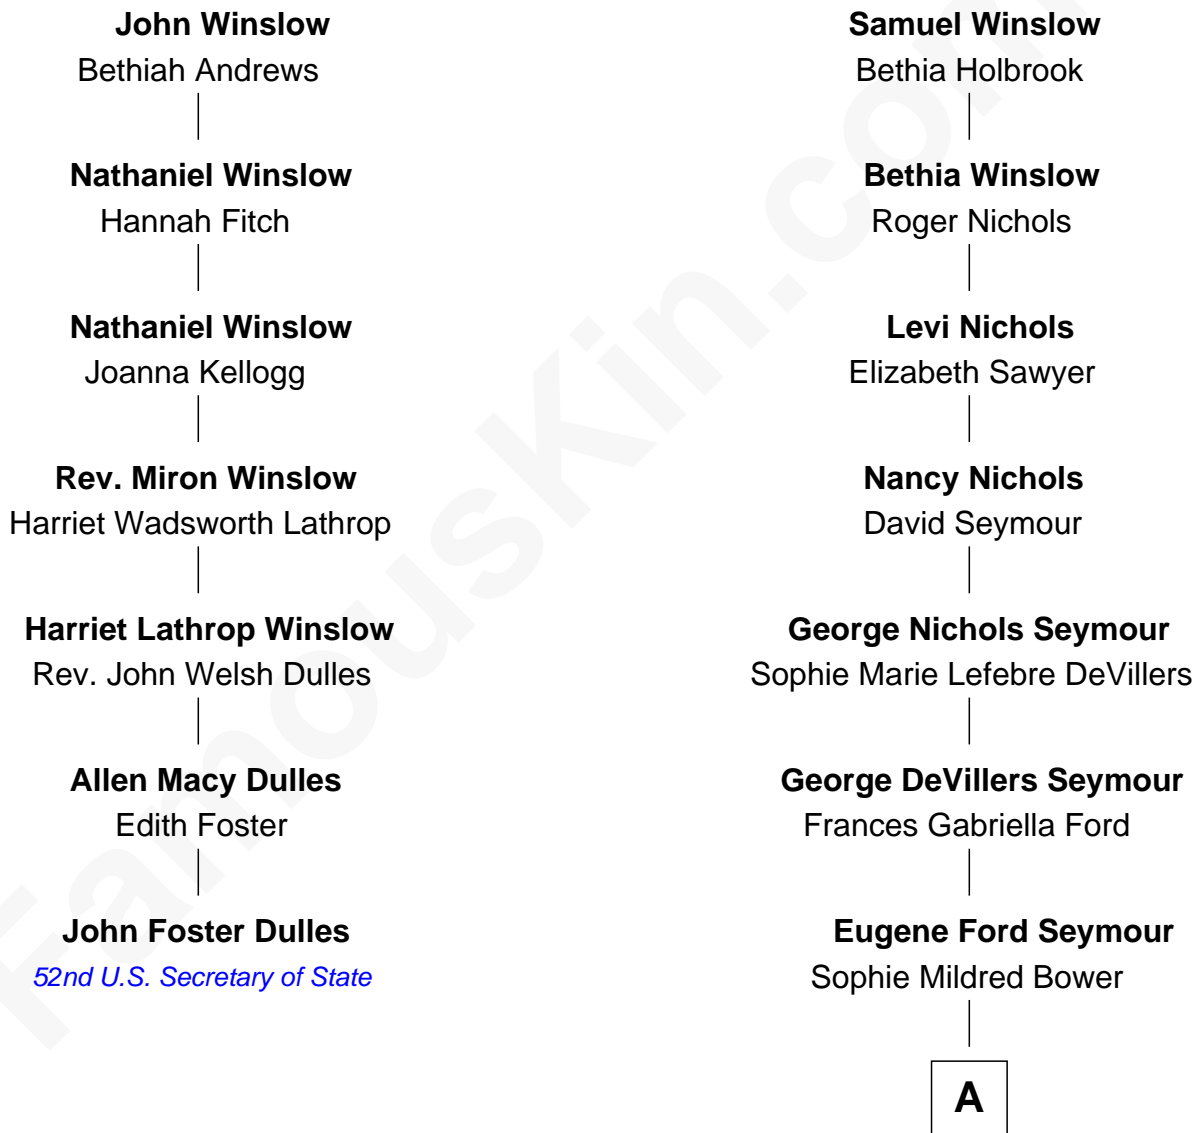

FamousKin.com Relationship Chart of

John Foster Dulles

52nd U.S. Secretary of State

6th cousin 2 times removed of

Jane Fonda

Movie Actress

Kenelm Winslow

*with wife
Damaris Eames*

*with wife
Mercy Worden*

A

Frances Ford Seymour

Henry Jaynes Fonda

Jane Fonda

Movie Actress

FamousKin.com