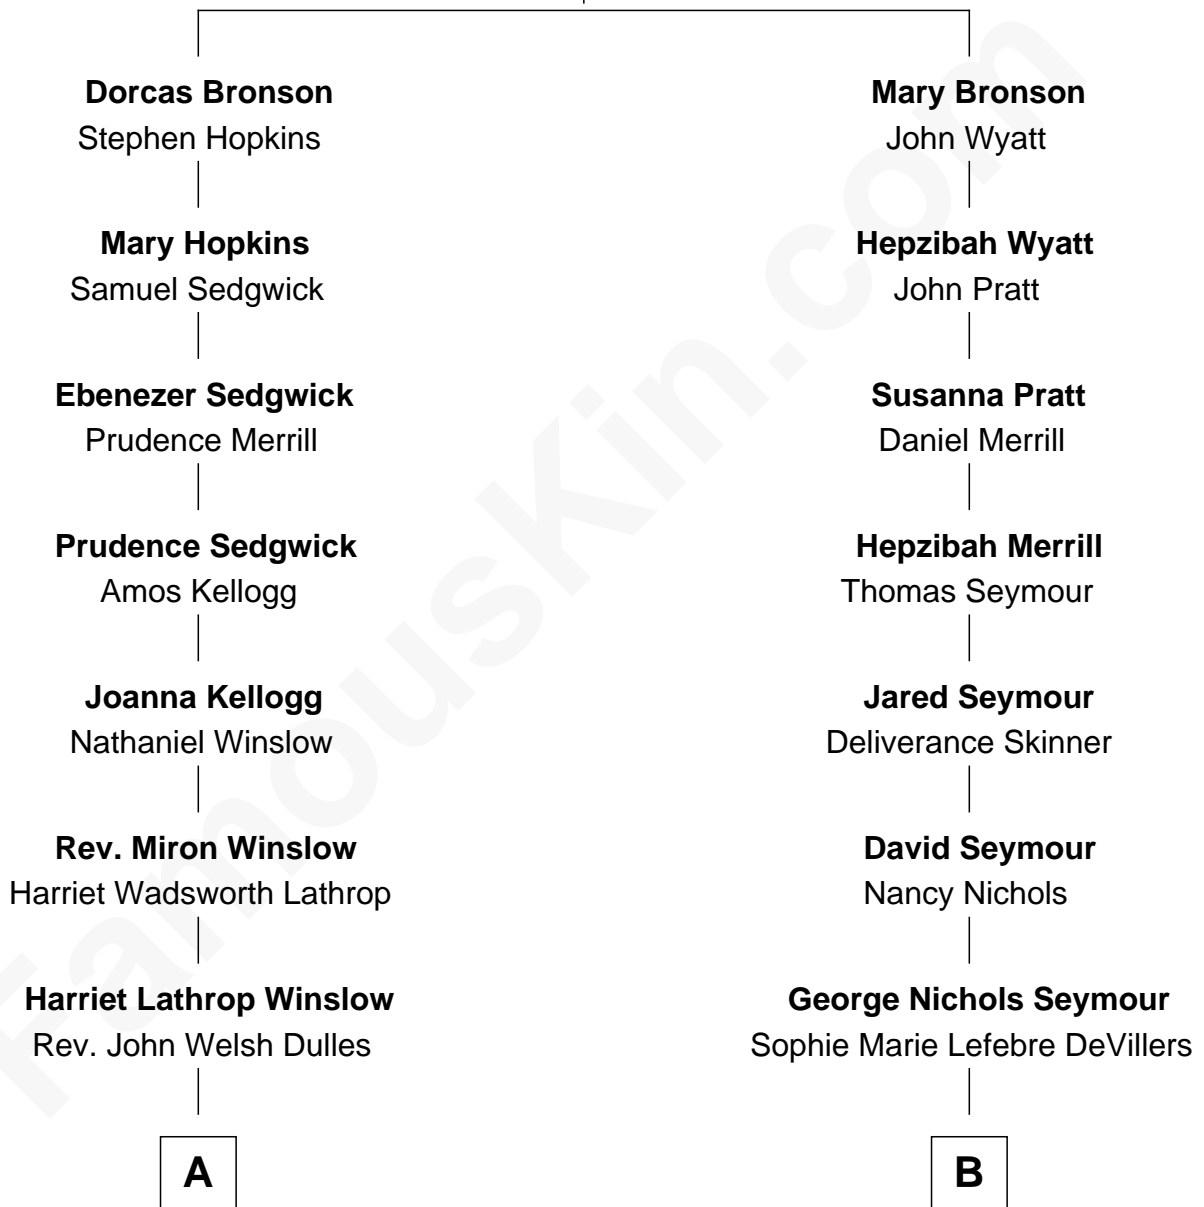

# FamousKin.com Relationship Chart of

**John Foster Dulles**

*52nd U.S. Secretary of State*

8th cousin 2 times removed of

**Jane Fonda**

*Movie Actress*

**John Bronson**

Frances Hills

**A**

**Allen Macy Dulles**

Edith Foster

**John Foster Dulles**

*52nd U.S. Secretary of State*

**B**

**George DeVillers Seymour**

Frances Gabriella Ford