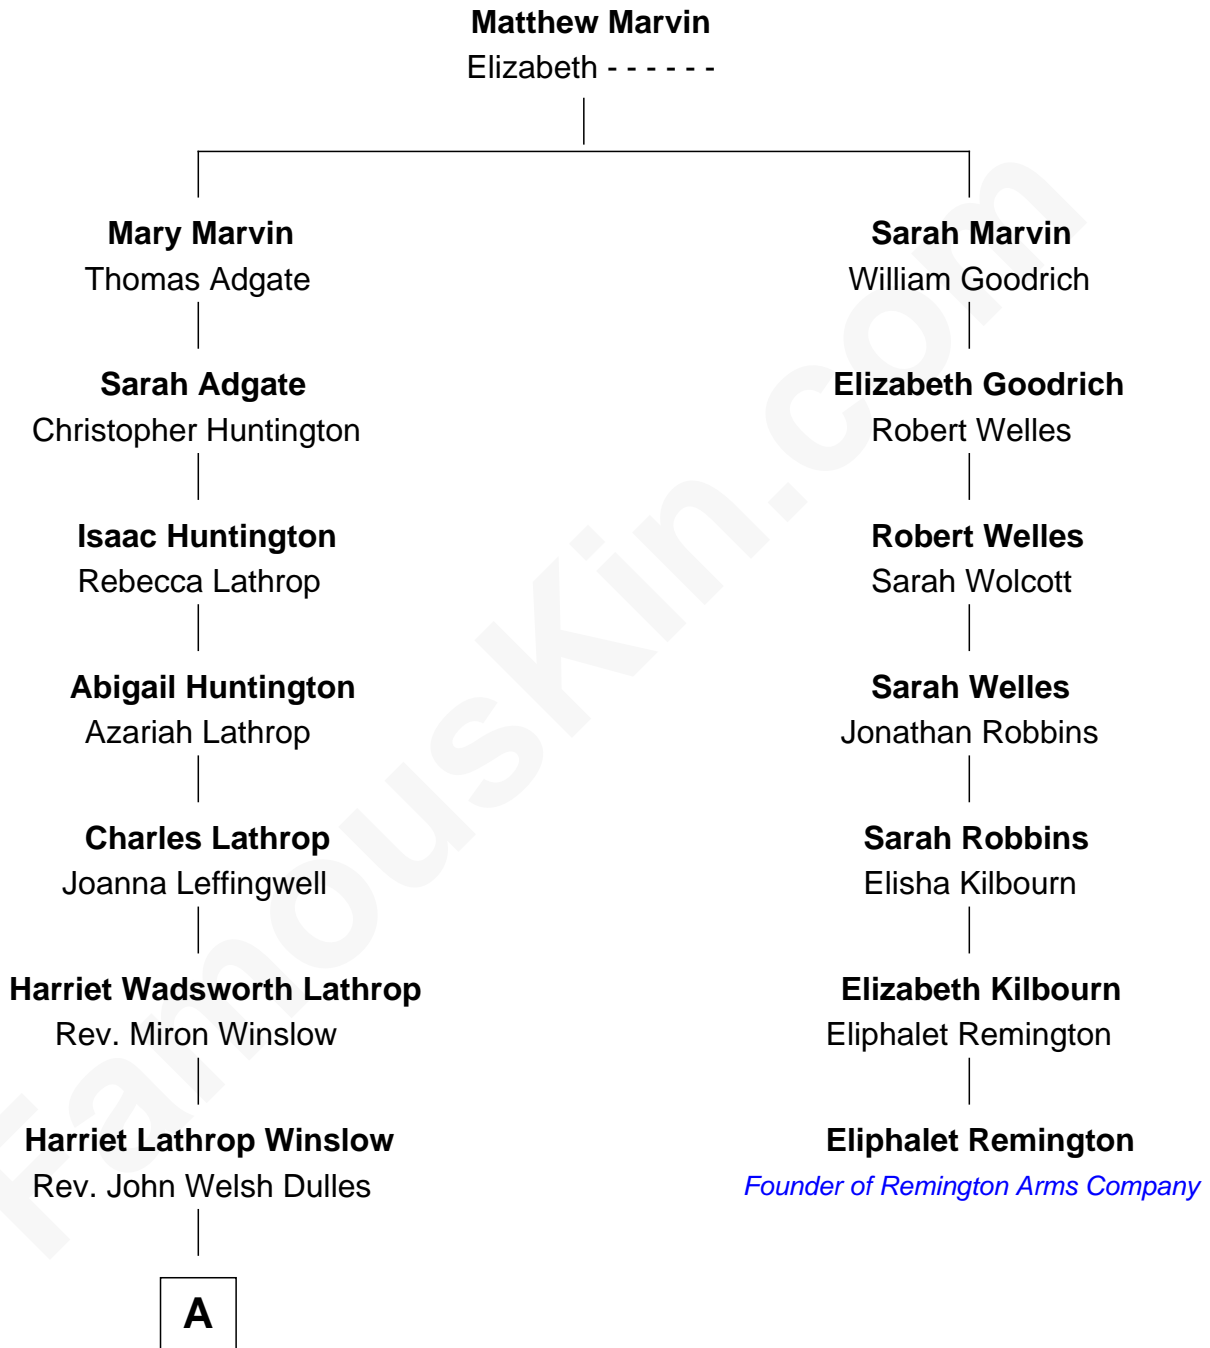

# FamousKin.com Relationship Chart of

**John Foster Dulles**

*52nd U.S. Secretary of State*

6th cousin 2 times removed of

**Eliphalet Remington**

*Founder of Remington Arms Company*

**A**

Allen Macy Dulles

Edith Foster

John Foster Dulles

*52nd U.S. Secretary of State*

FamousKin.com