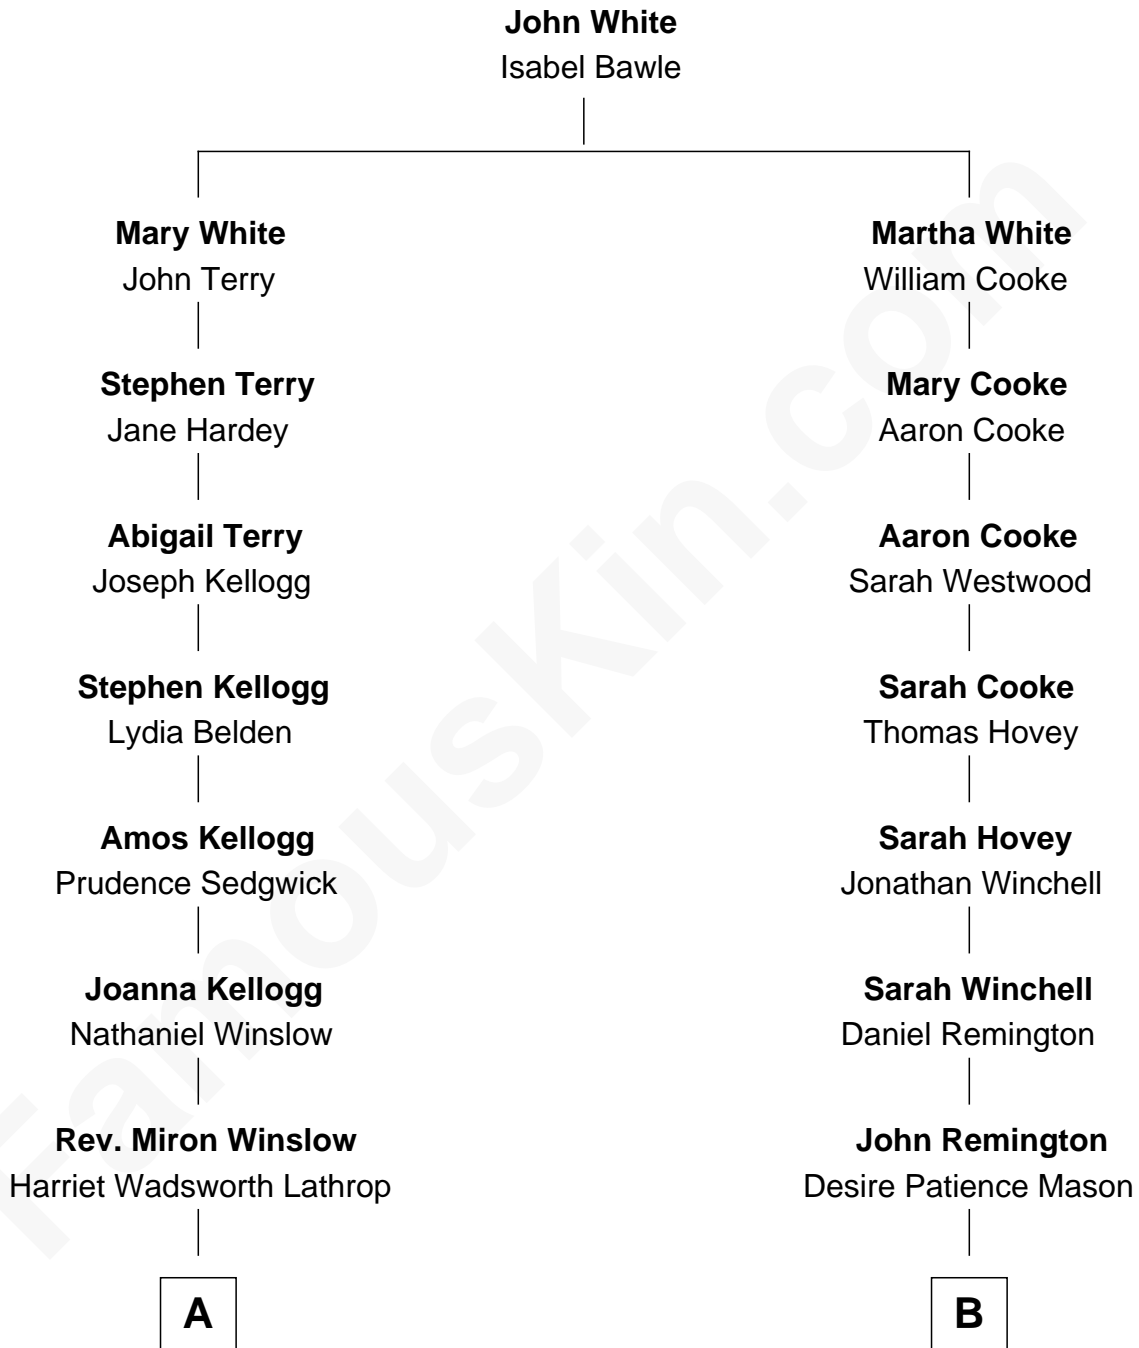

# FamousKin.com Relationship Chart of

**John Foster Dulles**

*52nd U.S. Secretary of State*

8th cousin 1 time removed of

**Eliphalet Remington**

*Founder of Remington Arms Company*

**A**

**Harriet Lathrop Winslow**  
Rev. John Welsh Dulles

**Allen Macy Dulles**  
Edith Foster

**John Foster Dulles**  
*52nd U.S. Secretary of State*

**B**

**Eliphalet Remington**  
Elizabeth Kilbourn

**Eliphalet Remington**  
*Founder of Remington Arms Company*