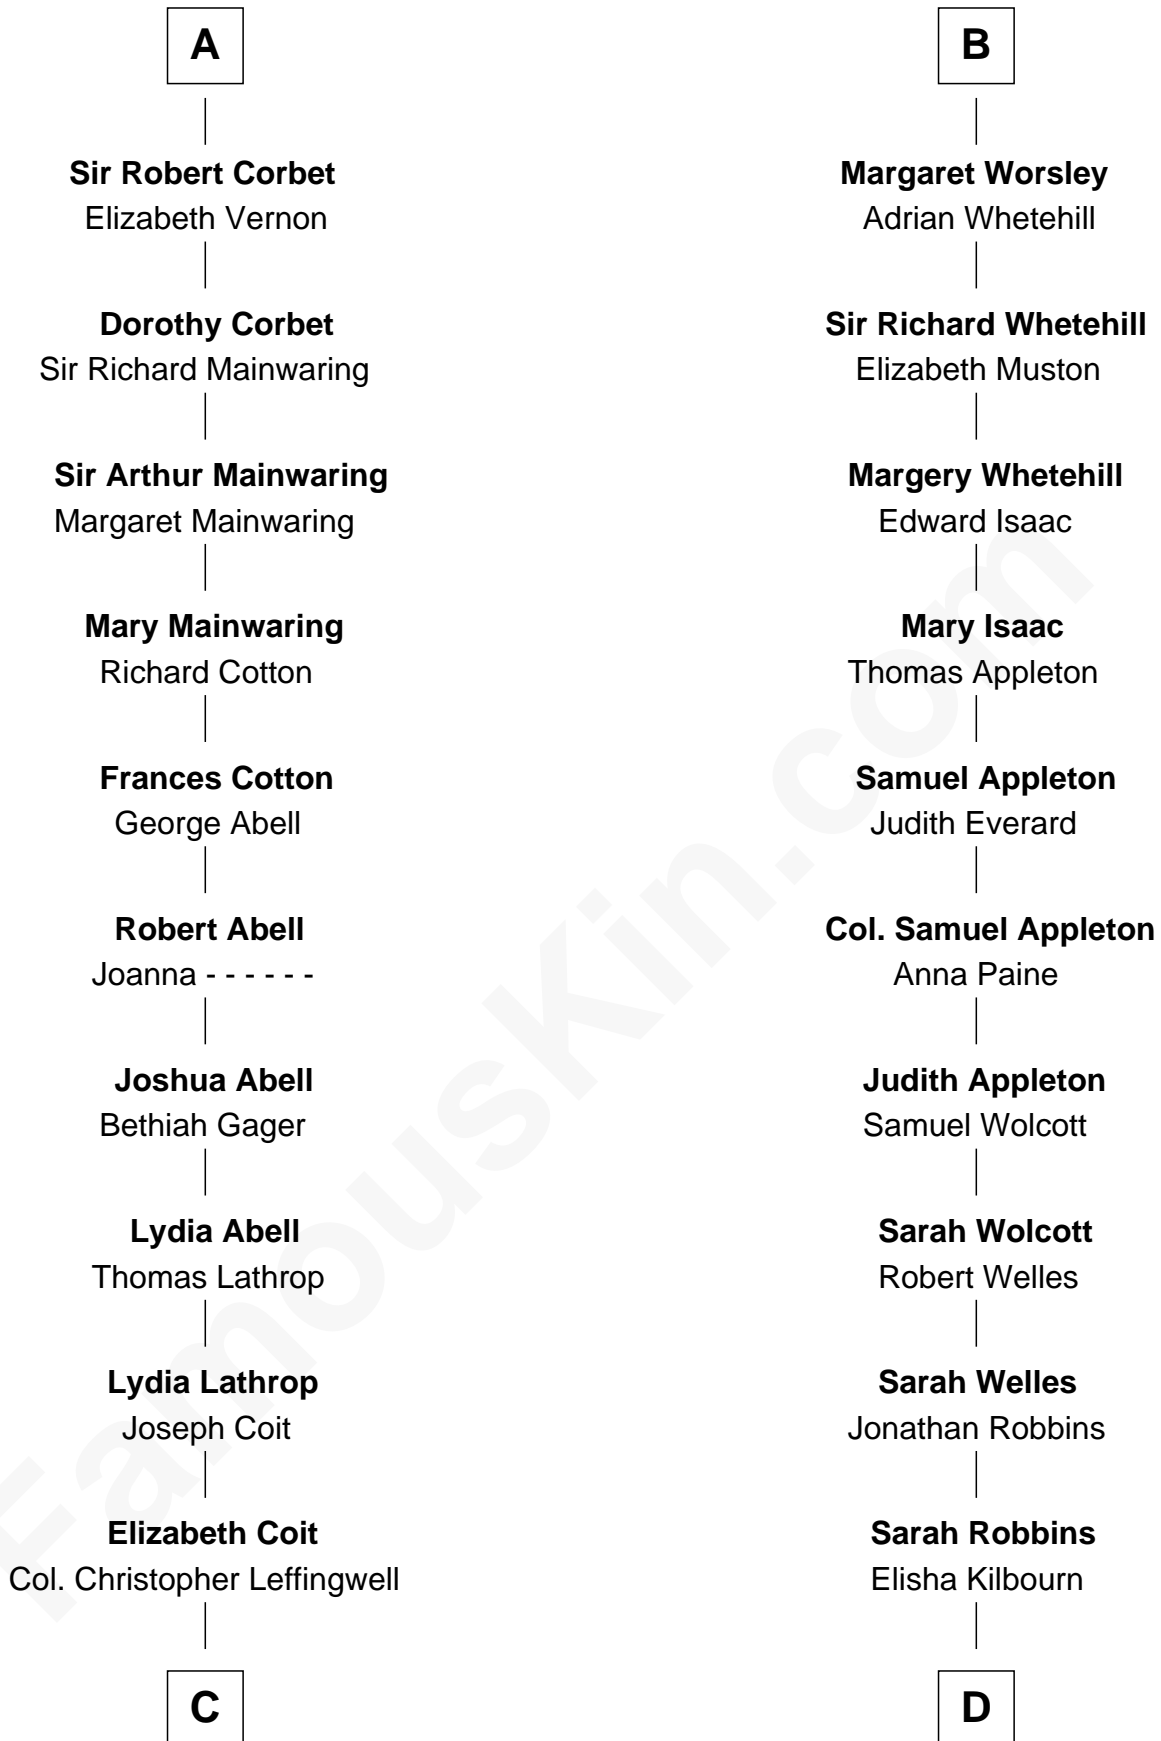

FamousKin.com Relationship Chart of

John Foster Dulles

52nd U.S. Secretary of State

18th cousin 3 times removed of

Eliphalet Remington

Founder of Remington Arms Company

C

Joanna Leffingwell

Charles Lathrop

Harriet Wadsworth Lathrop

Rev. Miron Winslow

Harriet Lathrop Winslow

Rev. John Welsh Dulles

Allen Macy Dulles

Edith Foster

John Foster Dulles