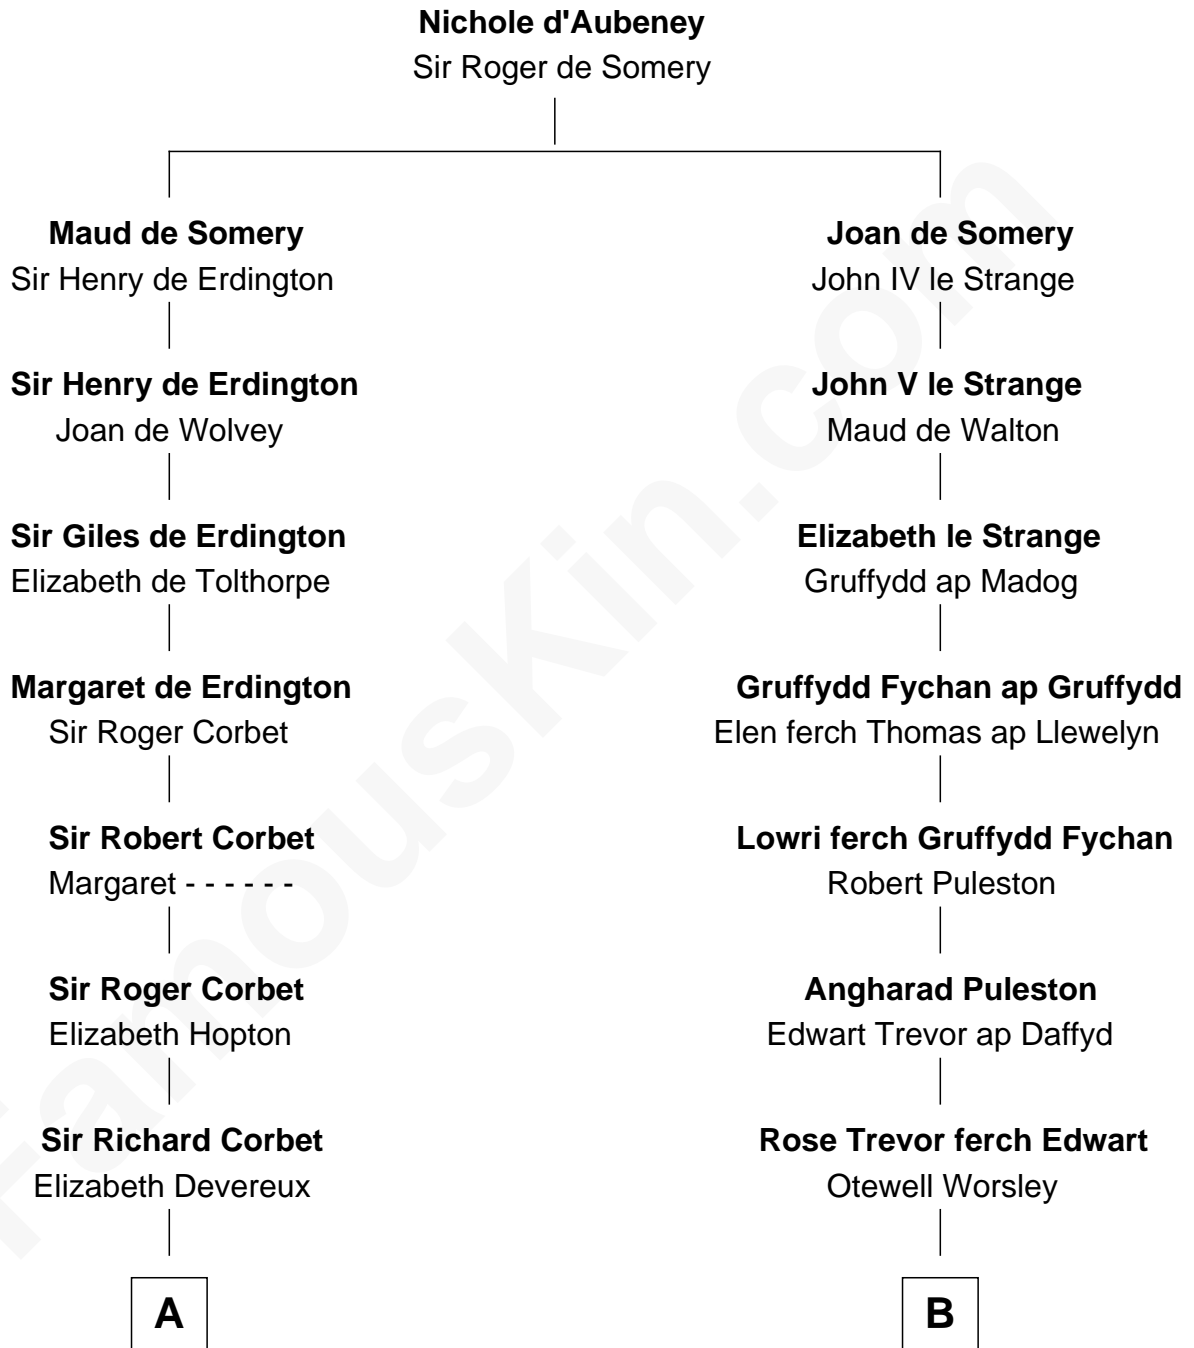

FamousKin.com Relationship Chart of

John Foster Dulles

52nd U.S. Secretary of State

18th cousin 3 times removed of

Eliphalet Remington

Founder of Remington Arms Company

C

Joanna Leffingwell

Charles Lathrop

Harriet Wadsworth Lathrop

Rev. Miron Winslow

Harriet Lathrop Winslow

Rev. John Welsh Dulles

Allen Macy Dulles

Edith Foster

John Foster Dulles