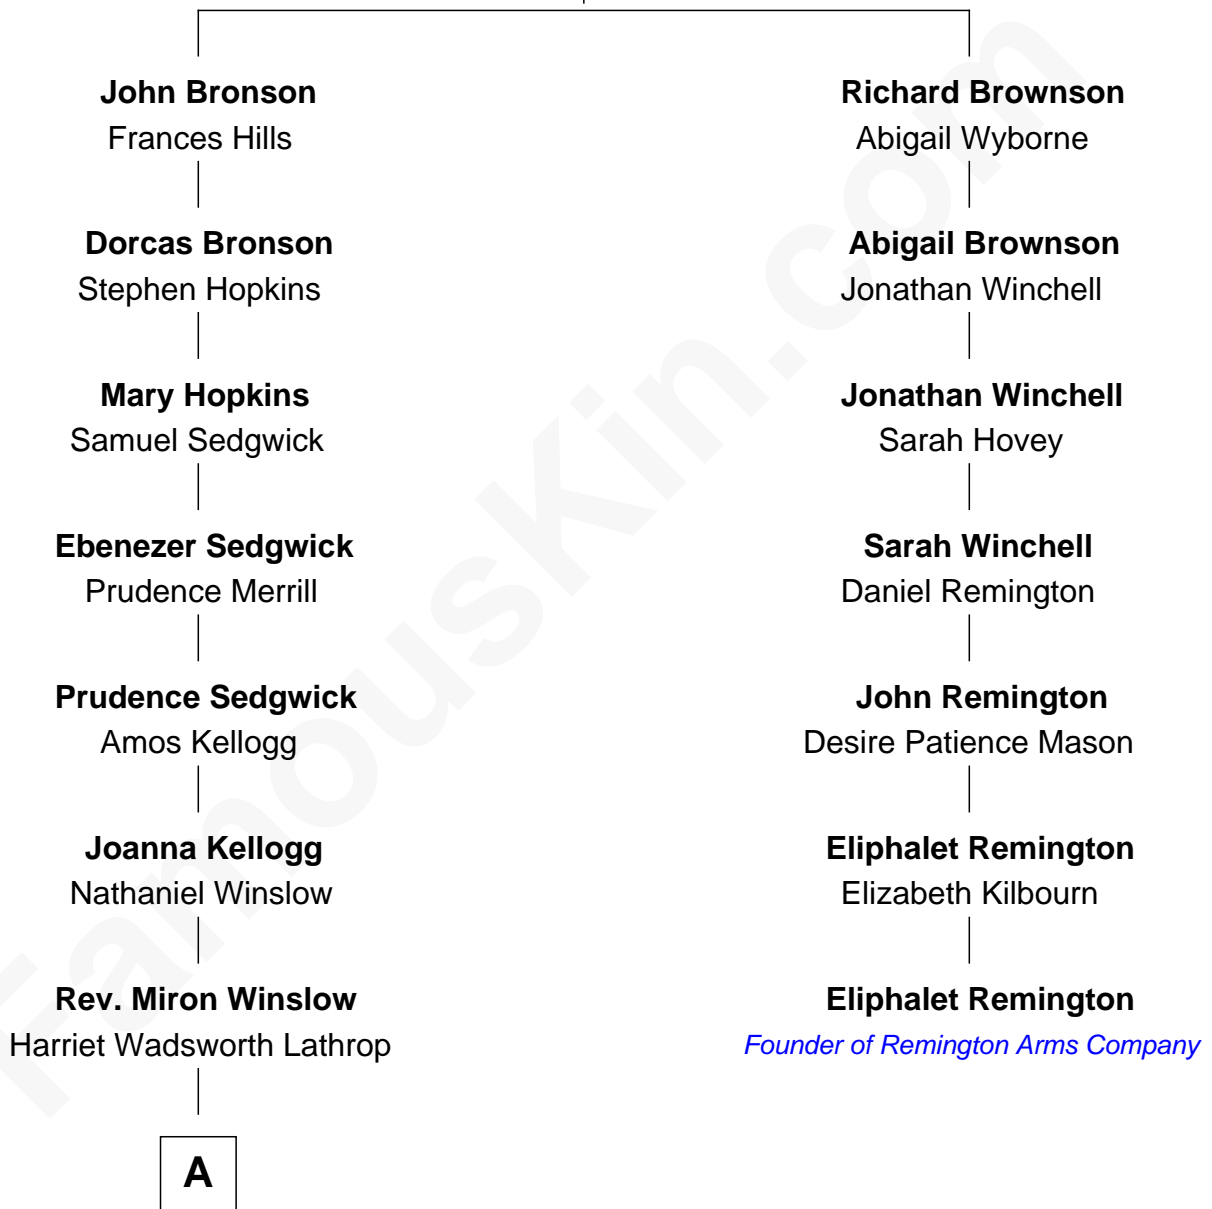

FamousKin.com Relationship Chart of

John Foster Dulles

52nd U.S. Secretary of State

6th cousin 3 times removed of

Eliphalet Remington

Founder of Remington Arms Company

Roger Brownson

Mary Underwood

A

—
Harriet Lathrop Winslow

Rev. John Welsh Dulles

—
Allen Macy Dulles

Edith Foster

—
John Foster Dulles

52nd U.S. Secretary of State

FamousKin.com