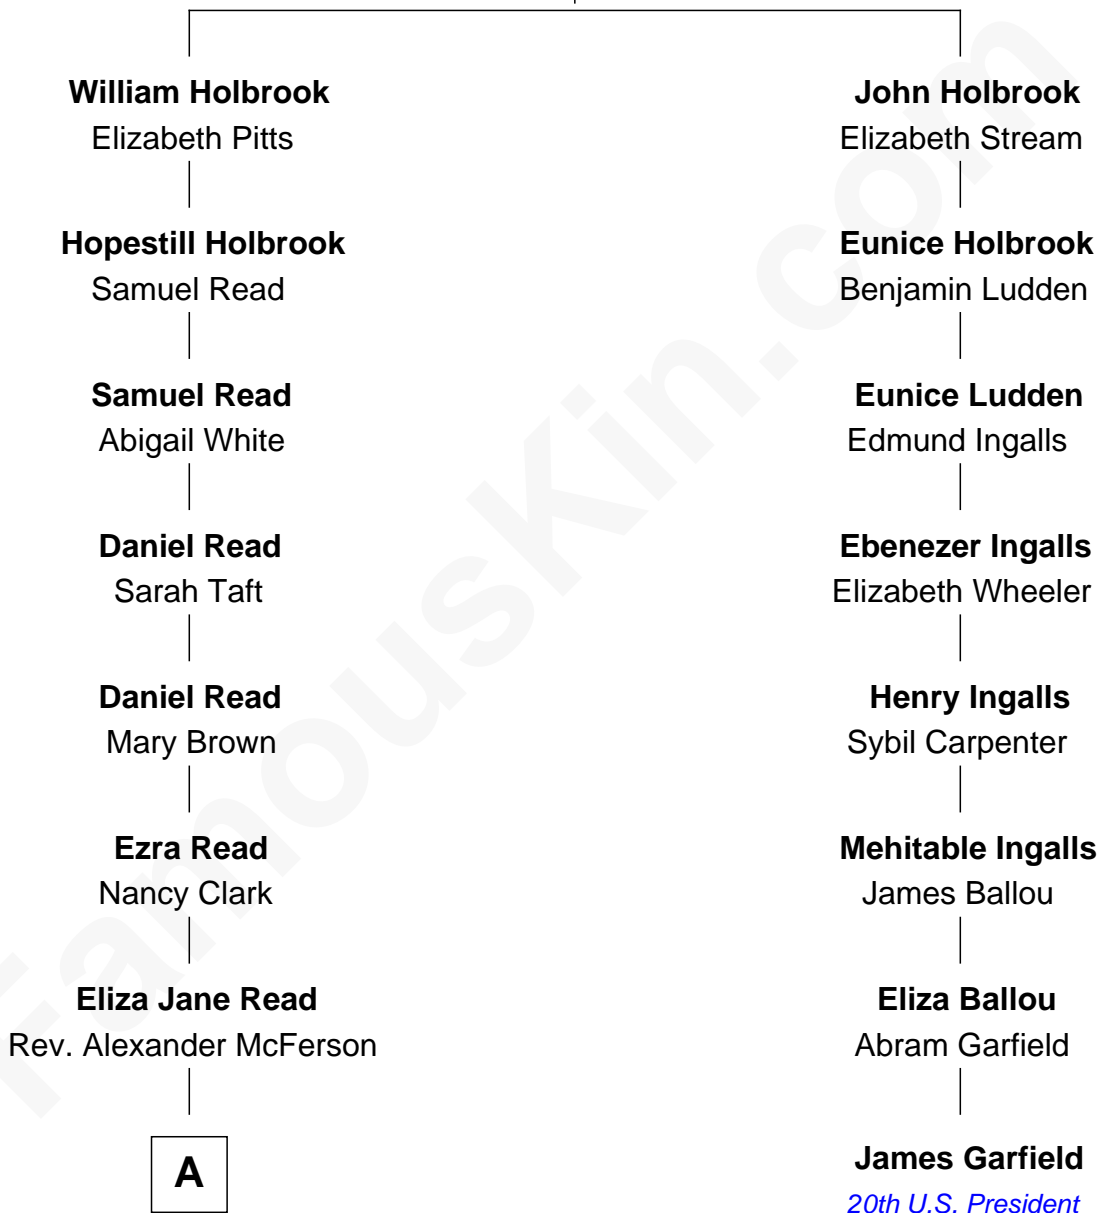

FamousKin.com Relationship Chart of

John Foster Dulles

52nd U.S. Secretary of State

7th cousin 2 times removed of

James Garfield

20th U.S. President

Thomas Holbrook

Jane Powys

A

—
Mary Parke McFerson

John Watson Foster

—
Edith Foster

Allen Macy Dulles

—
John Foster Dulles

52nd U.S. Secretary of State

FamousKin.com