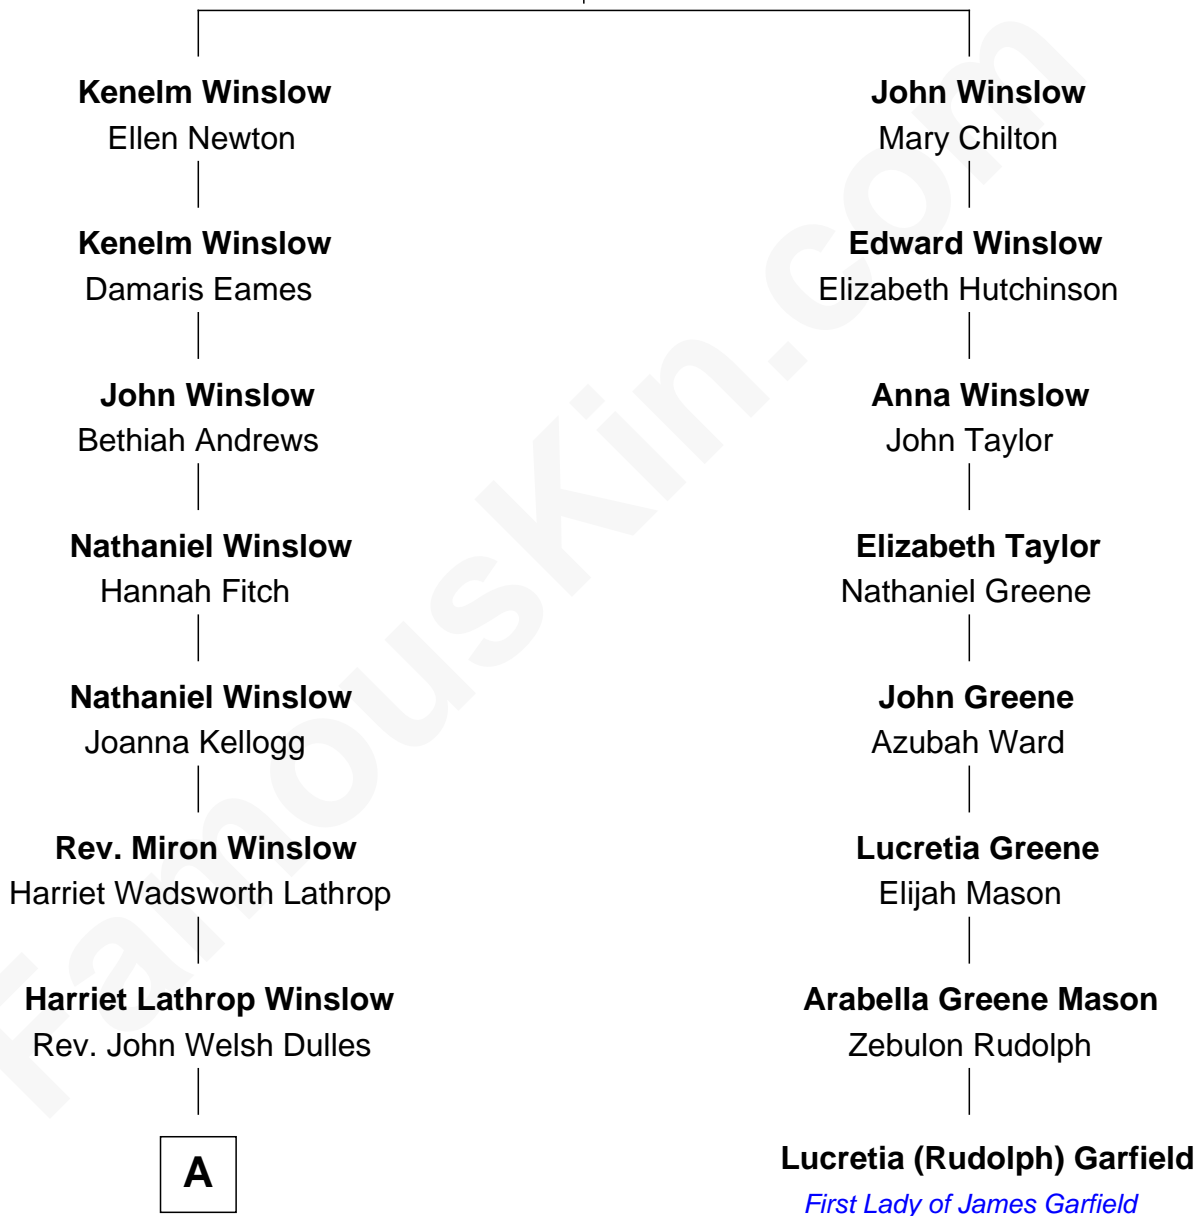

# FamousKin.com Relationship Chart of

**John Foster Dulles**

*52nd U.S. Secretary of State*

7th cousin 1 time removed of

**Lucretia (Rudolph) Garfield**

*First Lady of President James Garfield*

**Edward Winslow**  
Magdalen Oliver

**A**

—  
**Allen Macy Dulles**

Edith Foster

—  
**John Foster Dulles**

*52nd U.S. Secretary of State*

FamousKin.com