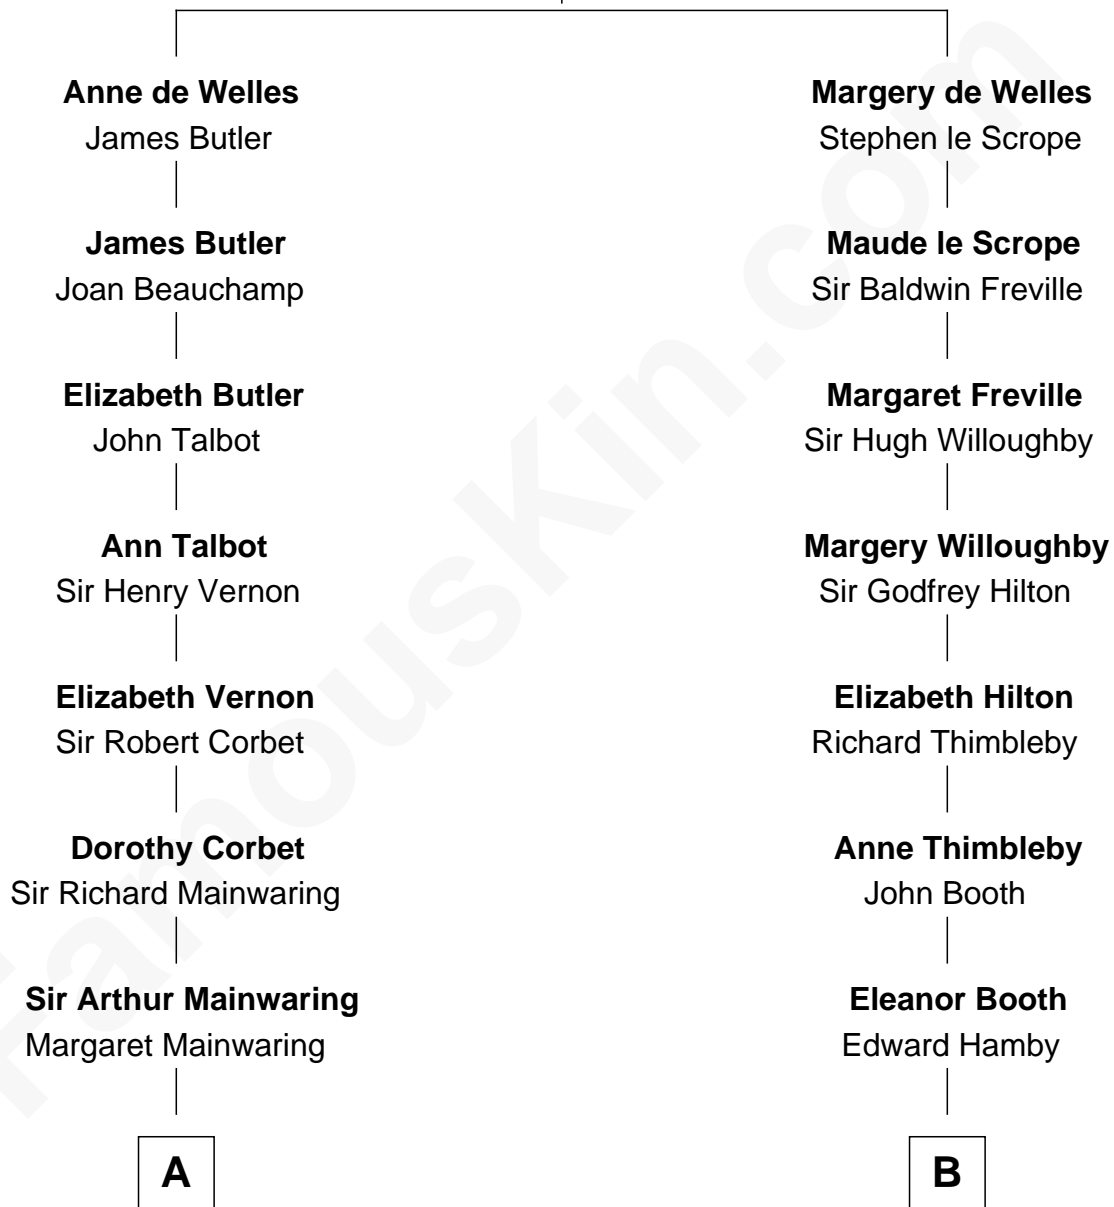

# FamousKin.com Relationship Chart of

**John Foster Dulles**

*52nd U.S. Secretary of State*

16th cousin 2 times removed of

**Lucretia (Rudolph) Garfield**

*First Lady of President James Garfield*

**John de Welles**

Maud de Roos

**C**

—  
**Allen Macy Dulles**

Edith Foster

—  
**John Foster Dulles**

*52nd U.S. Secretary of State*

FamousKin.com