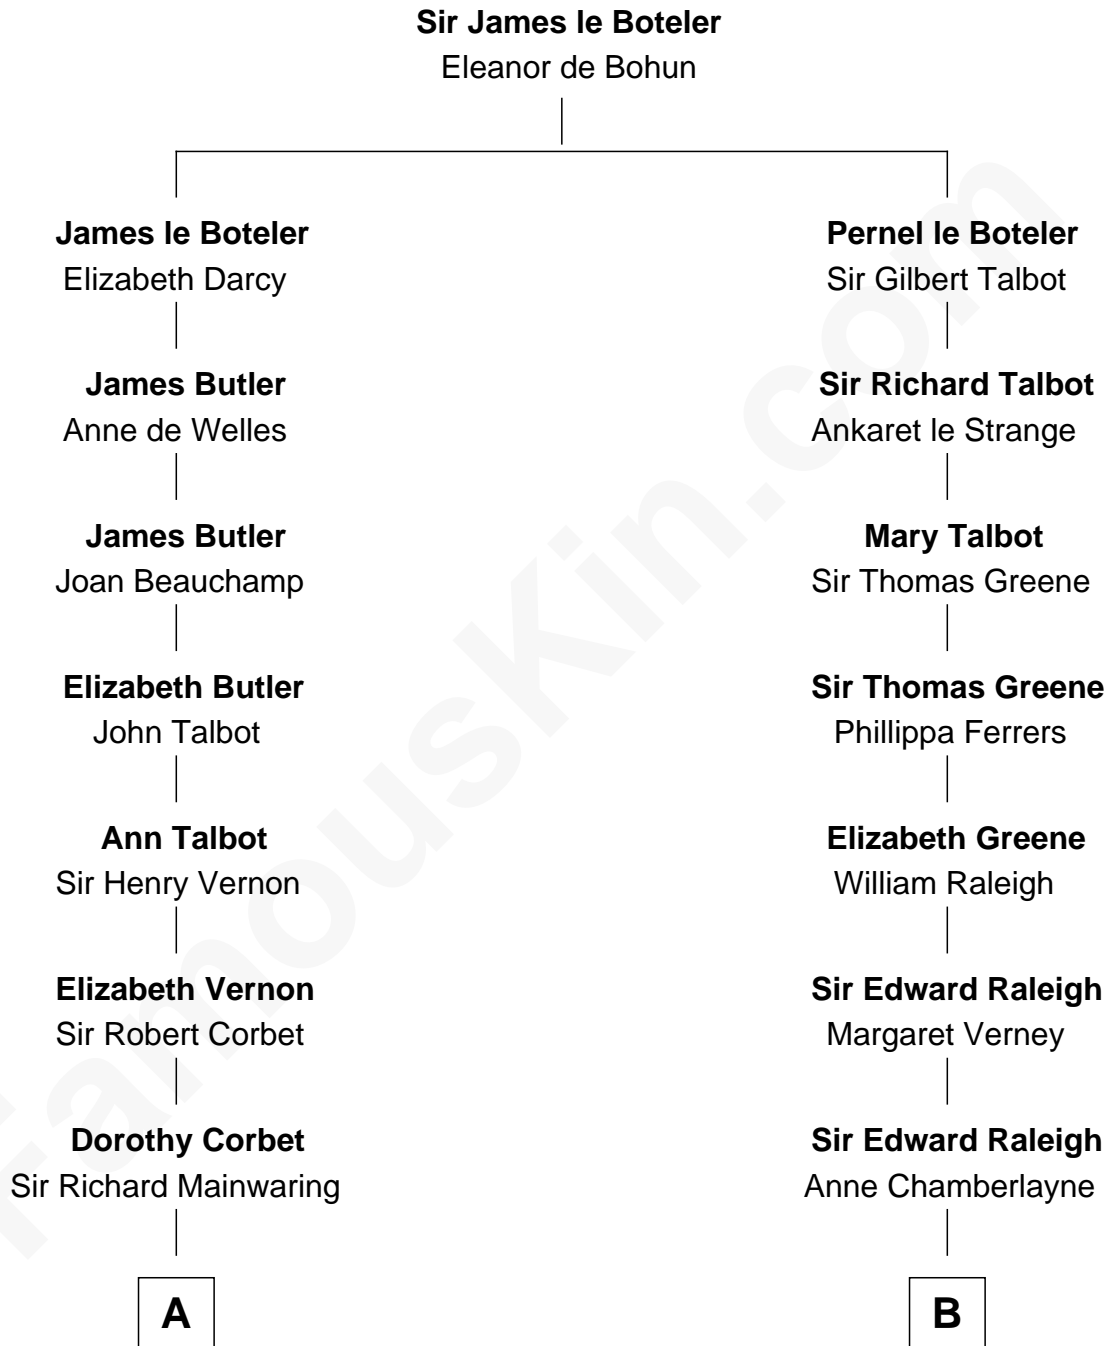

FamousKin.com Relationship Chart of

John Foster Dulles

52nd U.S. Secretary of State

17th cousin 2 times removed of

Lucretia (Rudolph) Garfield

First Lady of President James Garfield

C

Harriet Lathrop Winslow

Rev. John Welsh Dulles

Allen Macy Dulles

Edith Foster

John Foster Dulles

52nd U.S. Secretary of State

FamousKin.com