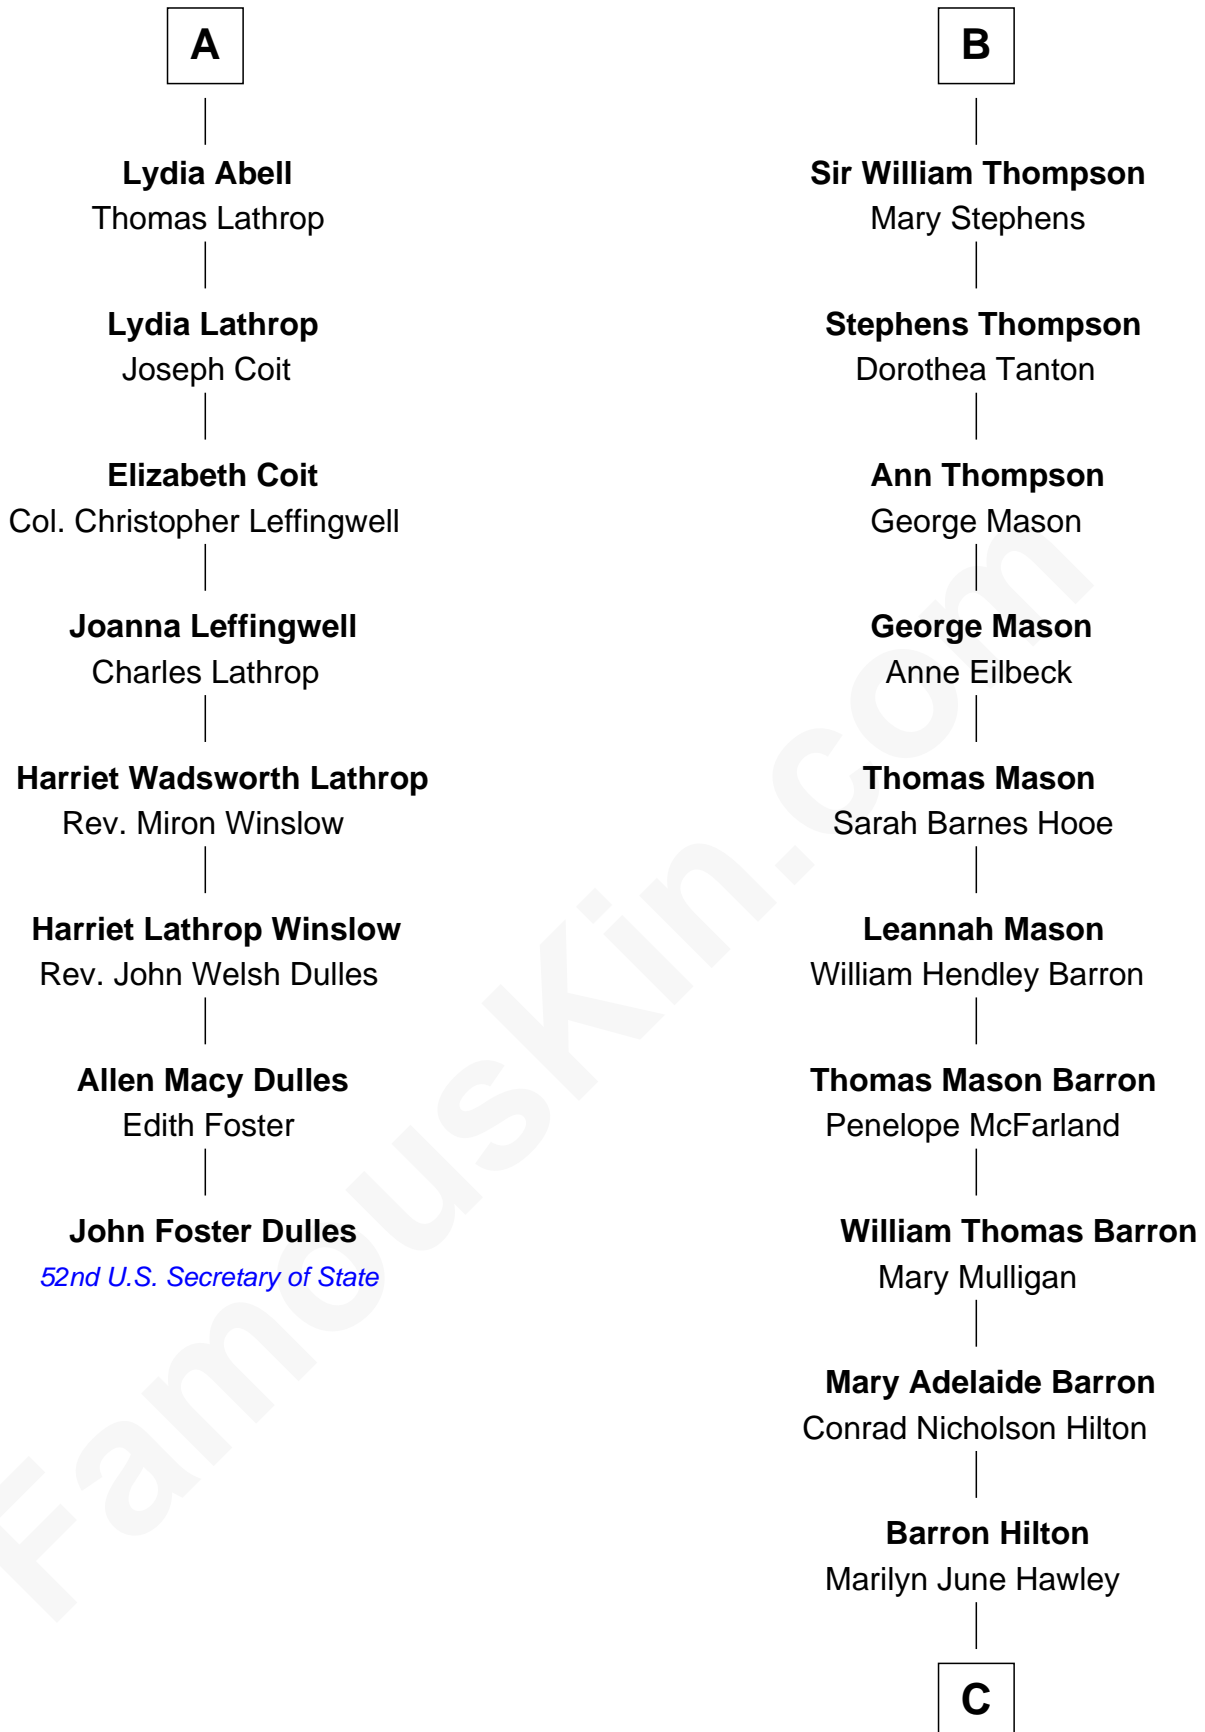

FamousKin.com Relationship Chart of

John Foster Dulles

52nd U.S. Secretary of State

14th cousin 4 times removed of

Paris Hilton

Socialite and TV Personality

Sir John Sutton
Elizabeth Berkeley

Jane Sutton
Thomas Mainwaring

Cecily Mainwaring
John Cotton

Sir George Cotton
Mary Onley

Richard Cotton
Mary Mainwaring

Frances Cotton
George Abell

Robert Abell
Joanna - - - - -

Joshua Abell
Bethiah Gager

A

Sir Edmund Sutton
Matilda Clifford

Thomas Dudley
Grace Threlkeld

Winifred Dudley
Anthony Blencowe

Richard Blencowe
Apollonia Tolson

Sir Henry Blencowe
Grace Sandford

John Blencowe
Anne Mallison

Elizabeth Blencowe
Henry Thompson

B

C