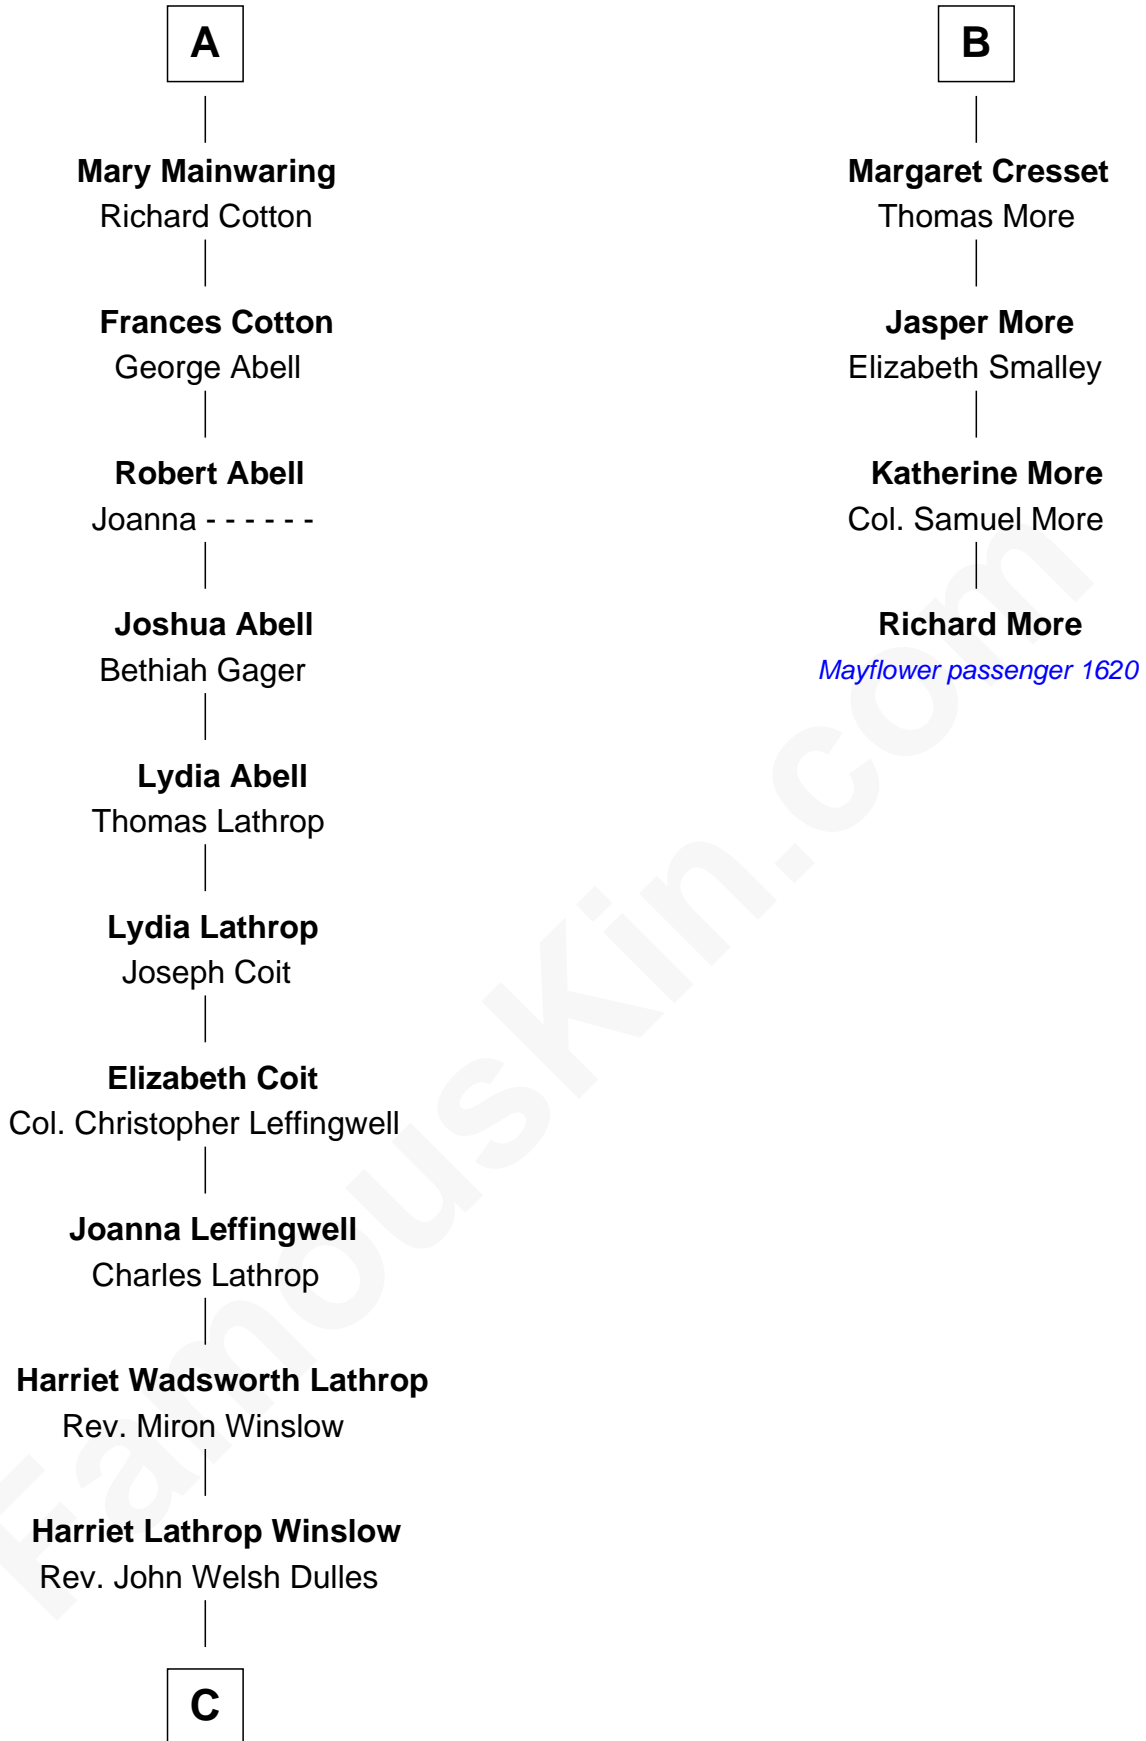

FamousKin.com Relationship Chart of

John Foster Dulles

52nd U.S. Secretary of State

10th cousin 8 times removed of

Richard More

(c1614 - c1696) Mayflower passenger 1620

MAYFLOWER

Sir Thomas de Beauchamp

Katherine de Mortimer

Sir William Beauchamp

Joan Fitzalan

Joan Beauchamp

James Butler

Elizabeth Butler

John Talbot

Ann Talbot

Sir Henry Vernon

Elizabeth Vernon

Sir Robert Corbet

Dorothy Corbet

Sir Richard Mainwaring

Sir Arthur Mainwaring

Margaret Mainwaring

A

Matilda Clifford

Sir Edmund Sutton

Dorothy Sutton

Richard Wrottesley

Joan Wrottesley

Richard Cresset

B

C