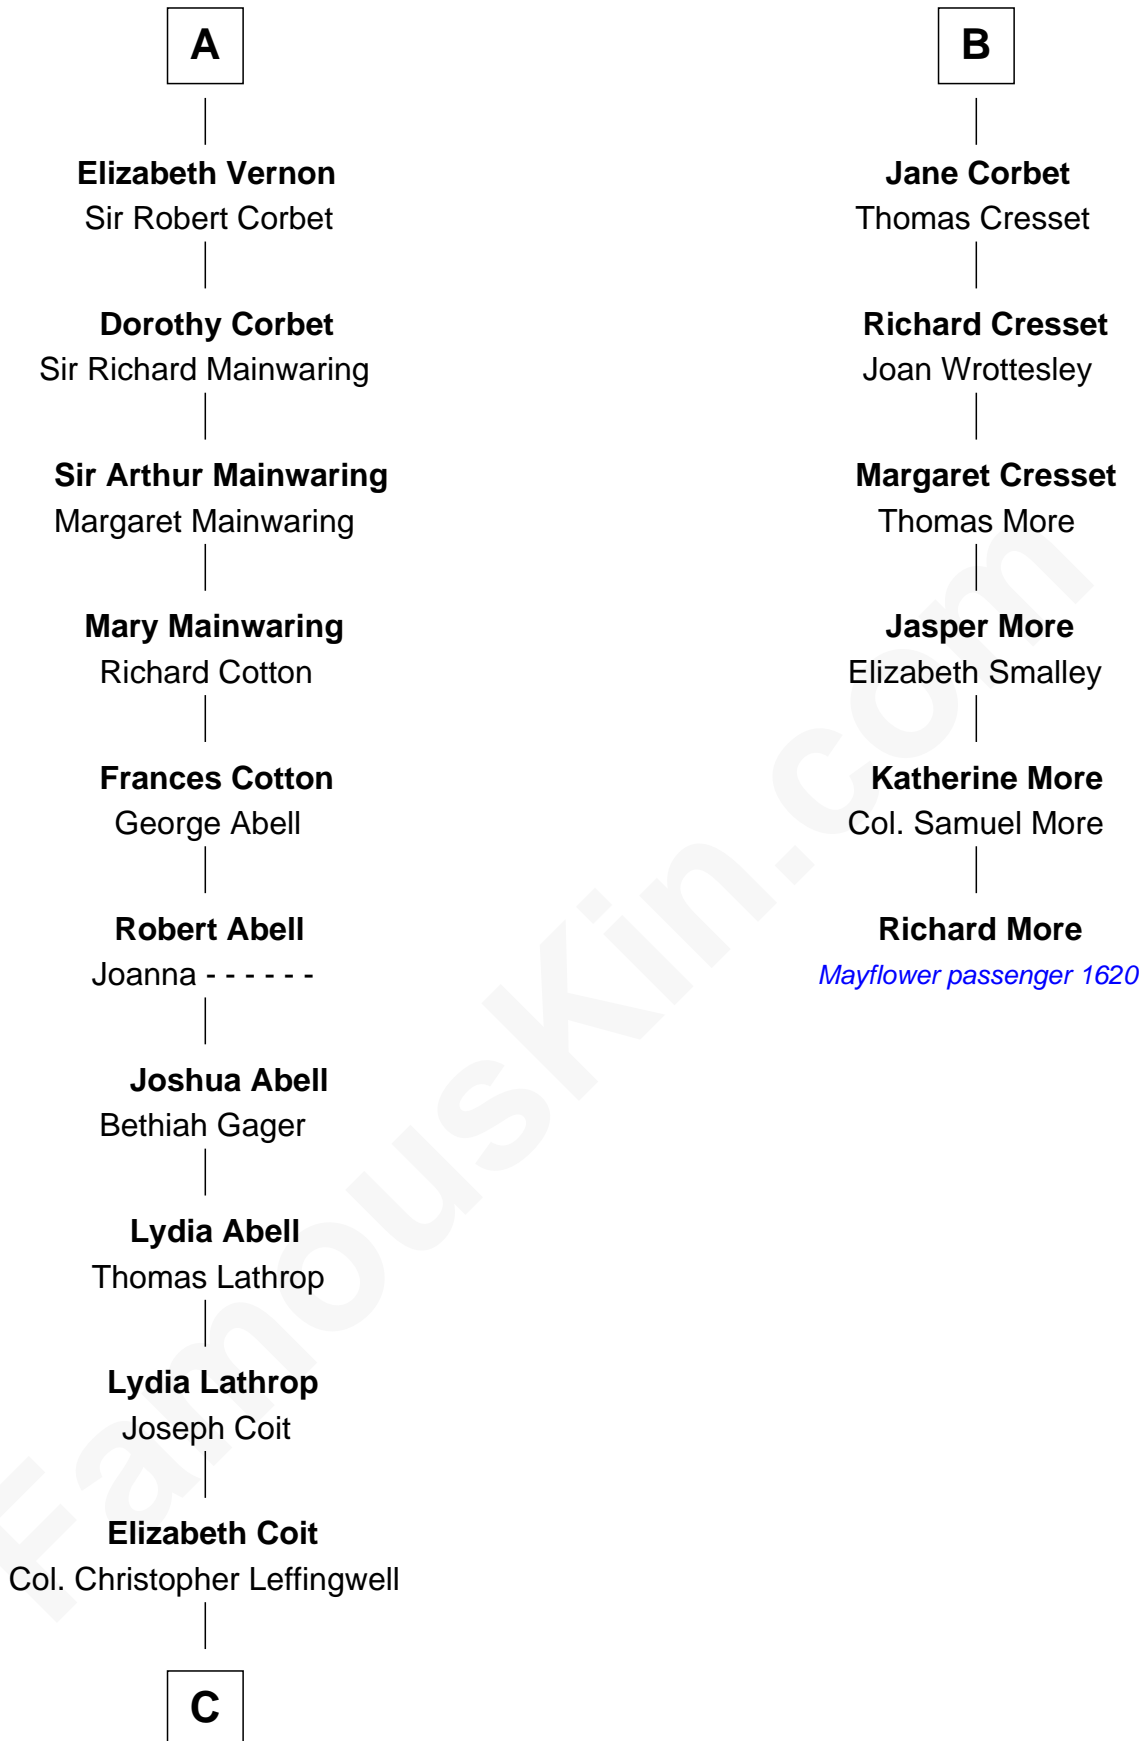

FamousKin.com Relationship Chart of

John Foster Dulles

52nd U.S. Secretary of State

12th cousin 9 times removed of

Richard More

(c1614 - c1696) Mayflower passenger 1620

MAYFLOWER

Edmund Plantagenet

Blanche of Artois

C

—
Joanna Leffingwell

Charles Lathrop

—
Harriet Wadsworth Lathrop

Rev. Miron Winslow

—
Harriet Lathrop Winslow

Rev. John Welsh Dulles

—
Allen Macy Dulles

Edith Foster

—
John Foster Dulles

52nd U.S. Secretary of State

FamousKin.com