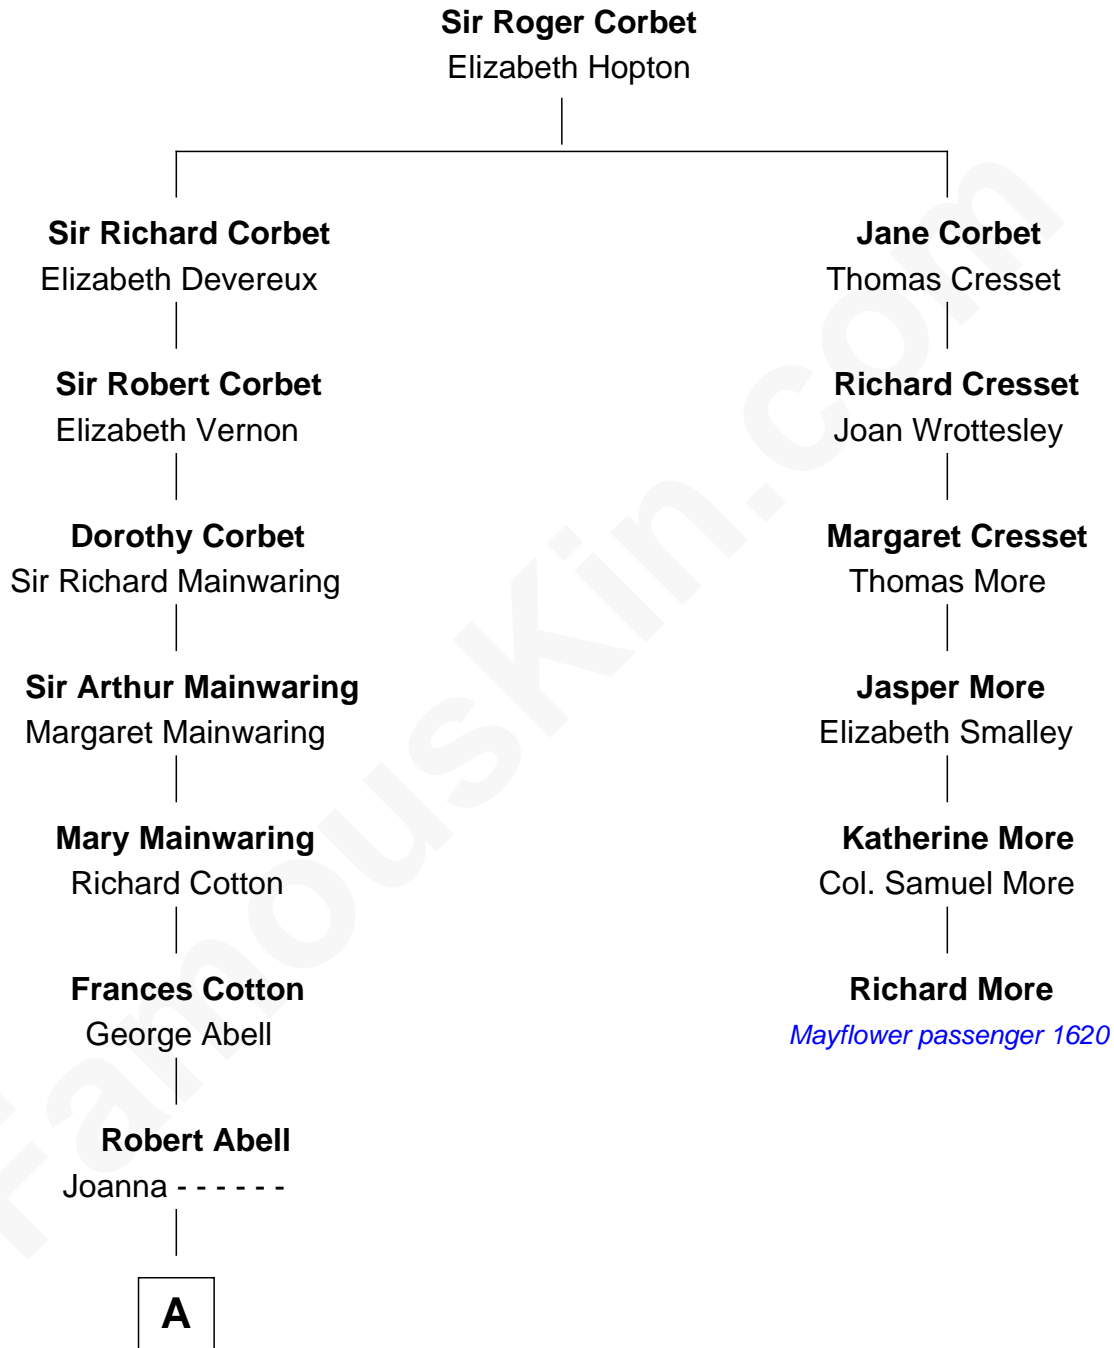

FamousKin.com Relationship Chart of

John Foster Dulles

52nd U.S. Secretary of State

5th cousin 10 times removed of

Richard More

(c1614 - c1696) Mayflower passenger 1620

MAYFLOWER

A