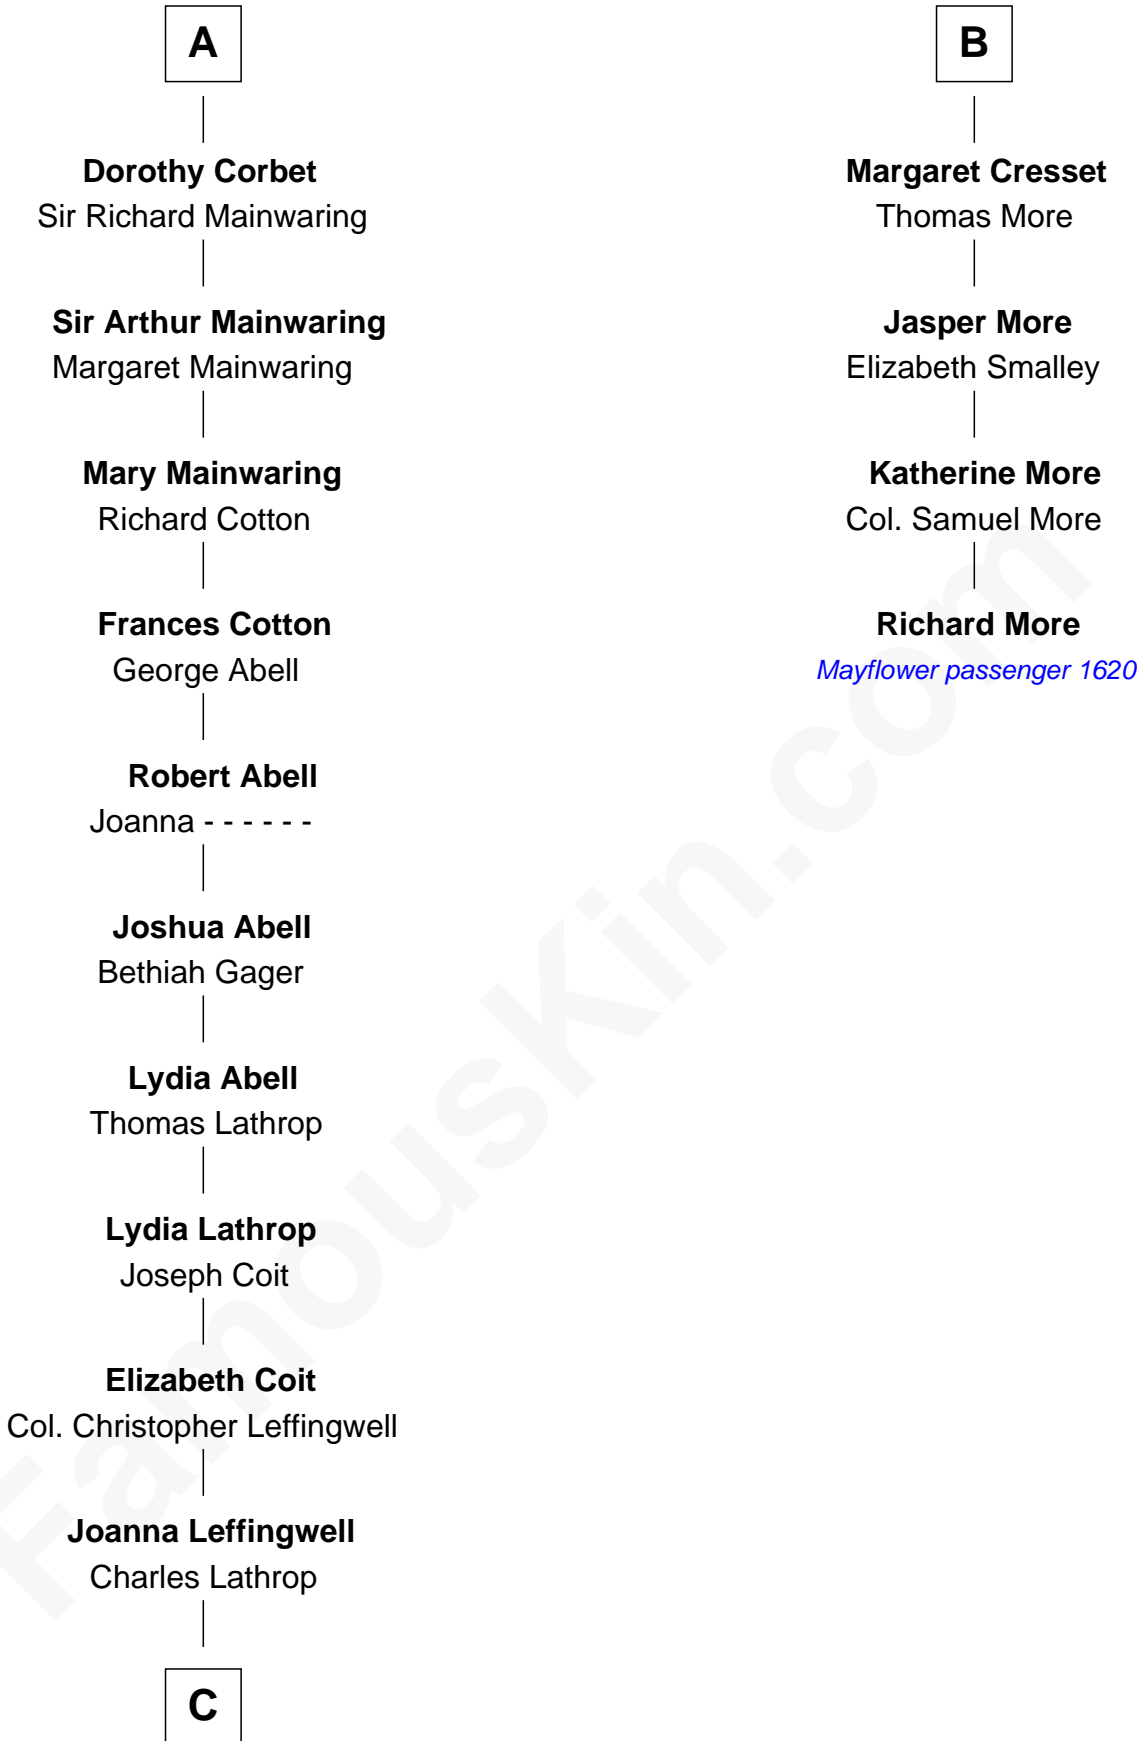

FamousKin.com Relationship Chart of

John Foster Dulles

52nd U.S. Secretary of State

10th cousin 10 times removed of

Richard More

(c1614 - c1696) Mayflower passenger 1620

MAYFLOWER

C

—
Harriet Wadsworth Lathrop

Rev. Miron Winslow

—
Harriet Lathrop Winslow

Rev. John Welsh Dulles

—
Allen Macy Dulles

Edith Foster

—
John Foster Dulles

52nd U.S. Secretary of State