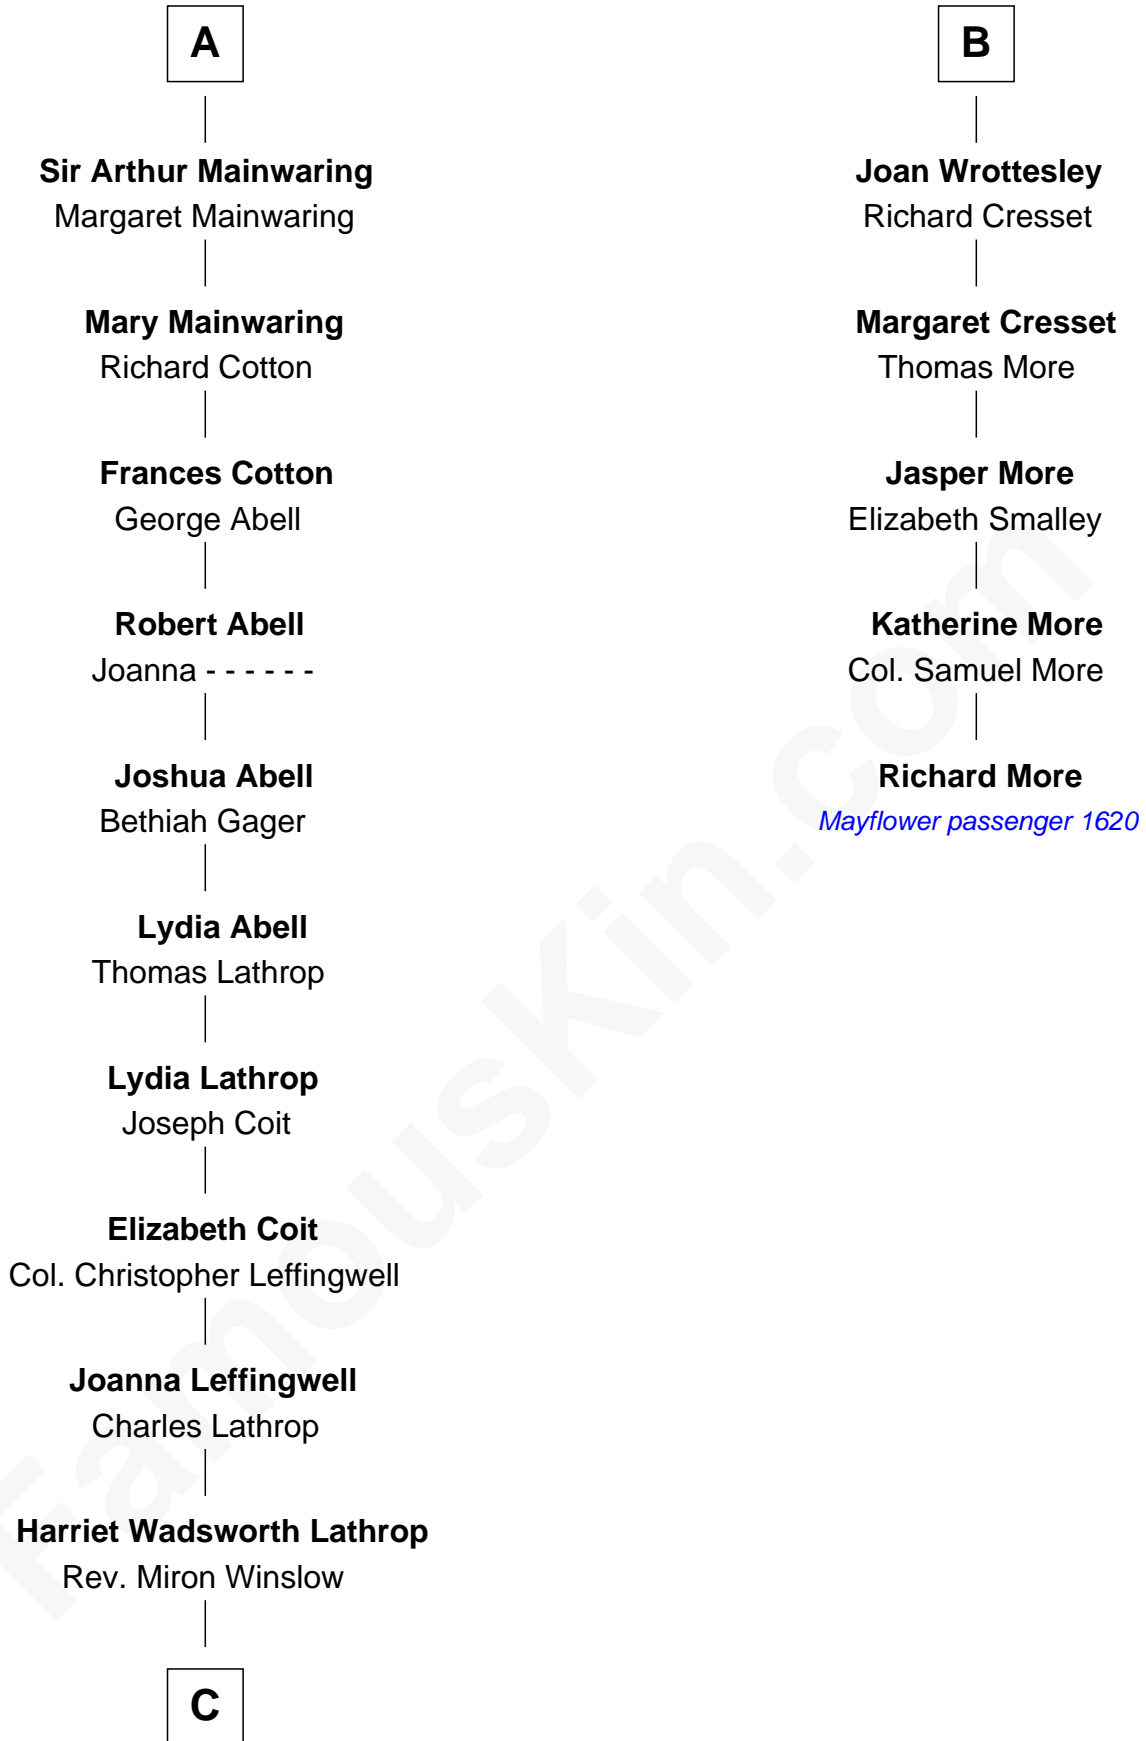

FamousKin.com Relationship Chart of

John Foster Dulles

52nd U.S. Secretary of State

11th cousin 8 times removed of

Richard More

(c1614 - c1696) Mayflower passenger 1620

MAYFLOWER

C

—
Harriet Lathrop Winslow

Rev. John Welsh Dulles

—
Allen Macy Dulles

Edith Foster

—
John Foster Dulles

52nd U.S. Secretary of State

FamousKin.com