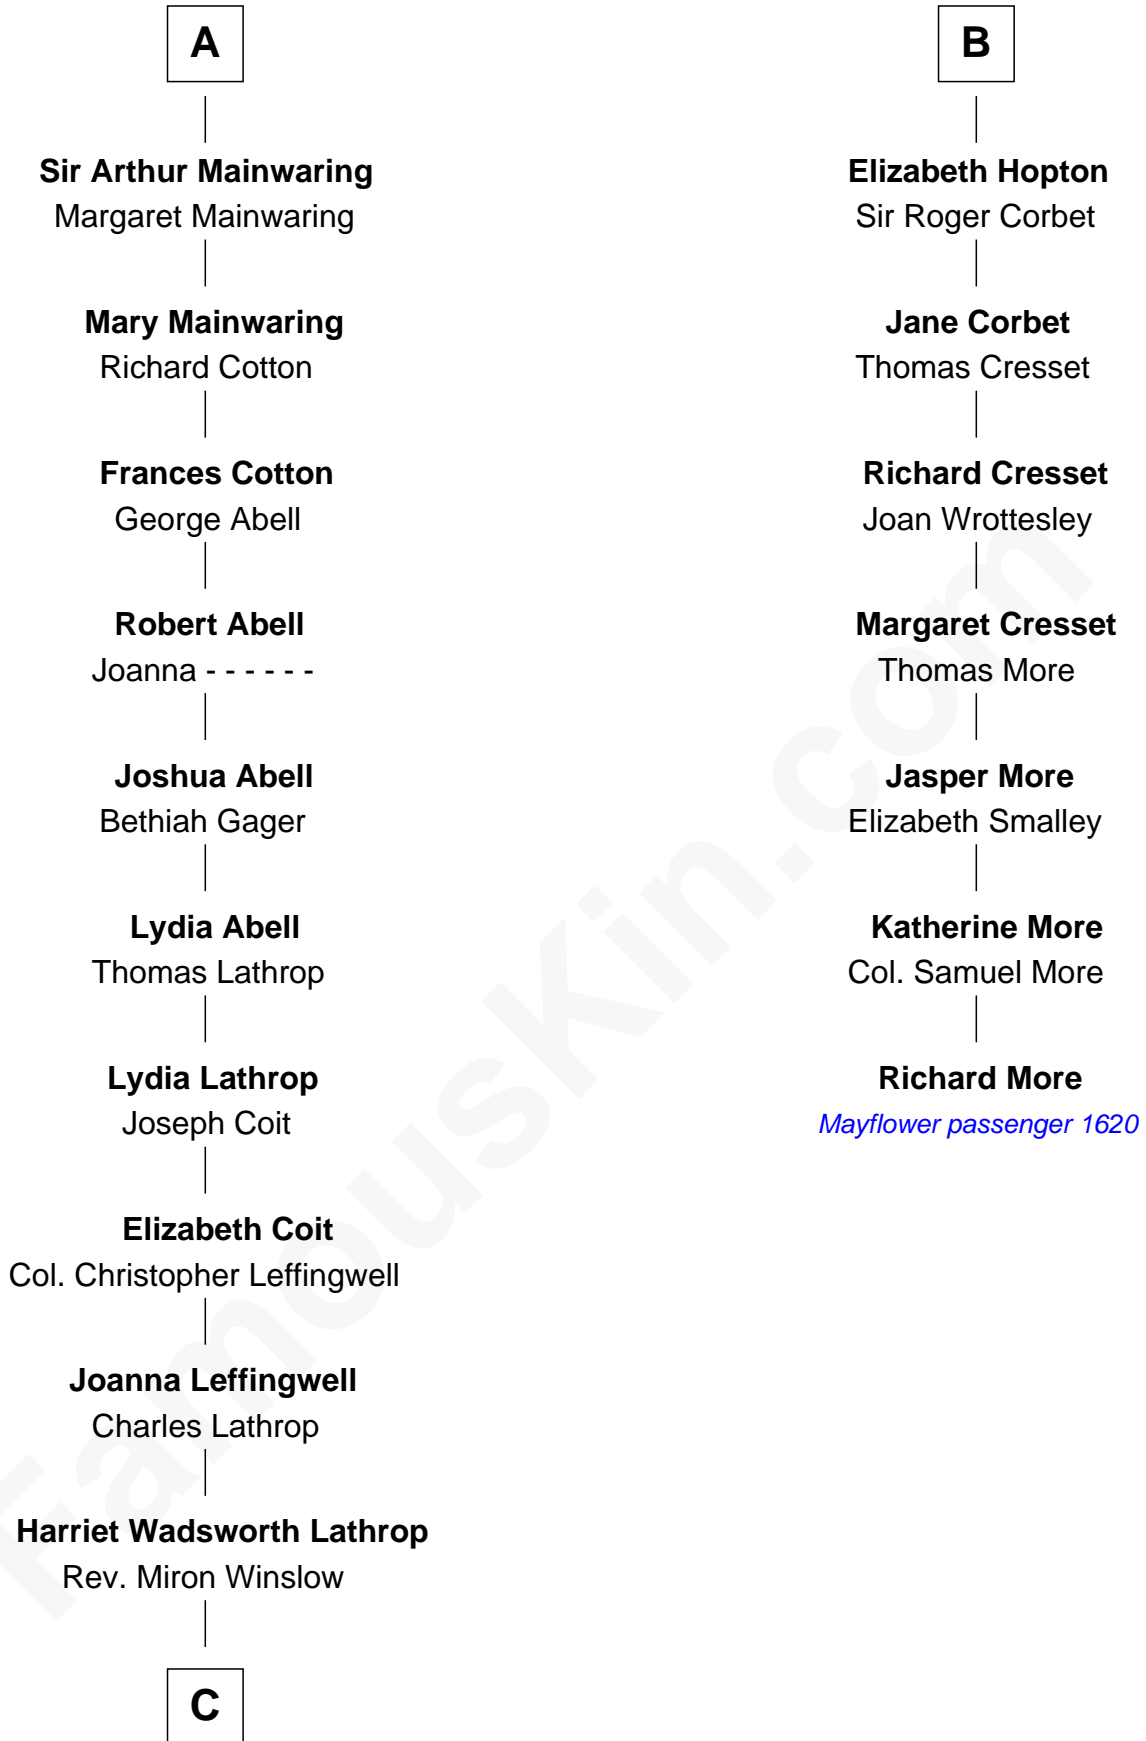

# FamousKin.com Relationship Chart of

**John Foster Dulles**

*52nd U.S. Secretary of State*

13th cousin 6 times removed of

**Richard More**

*(c1614 - c1696) Mayflower passenger 1620*

**MAYFLOWER**

**C**

—  
**Harriet Lathrop Winslow**

Rev. John Welsh Dulles

—  
**Allen Macy Dulles**

Edith Foster

—  
**John Foster Dulles**

*52nd U.S. Secretary of State*

FamousKin.com