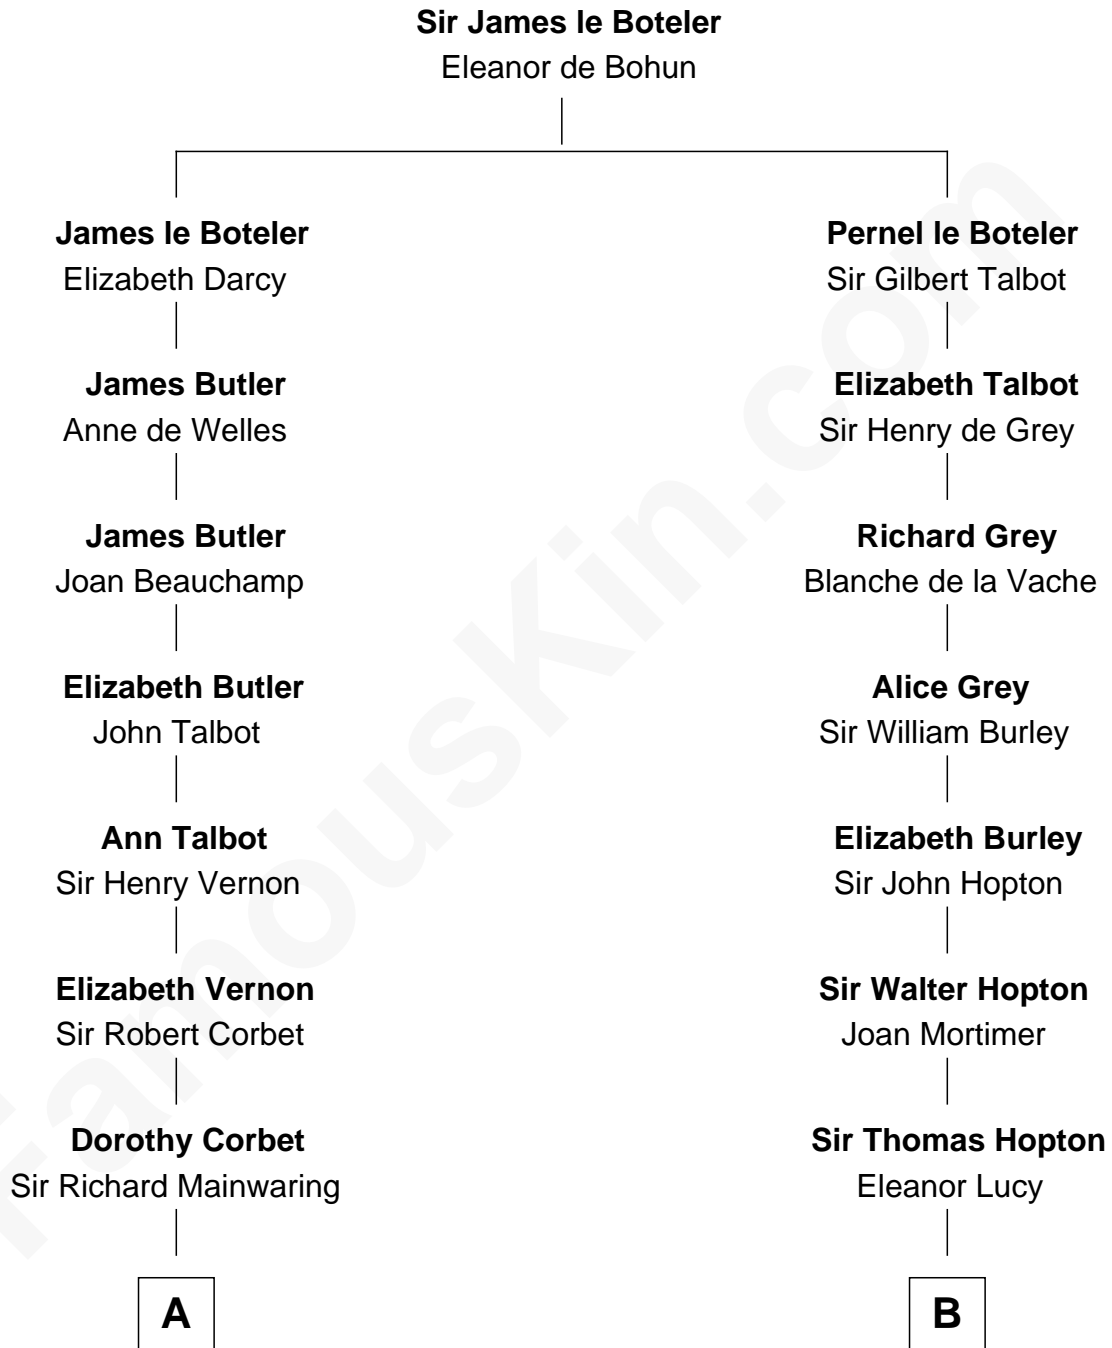

# FamousKin.com Relationship Chart of

**John Foster Dulles**

*52nd U.S. Secretary of State*

13th cousin 6 times removed of

**Richard More**

*(c1614 - c1696) Mayflower passenger 1620*

**MAYFLOWER**

**C**

—  
**Harriet Lathrop Winslow**

Rev. John Welsh Dulles

—  
**Allen Macy Dulles**

Edith Foster

—  
**John Foster Dulles**

*52nd U.S. Secretary of State*

FamousKin.com