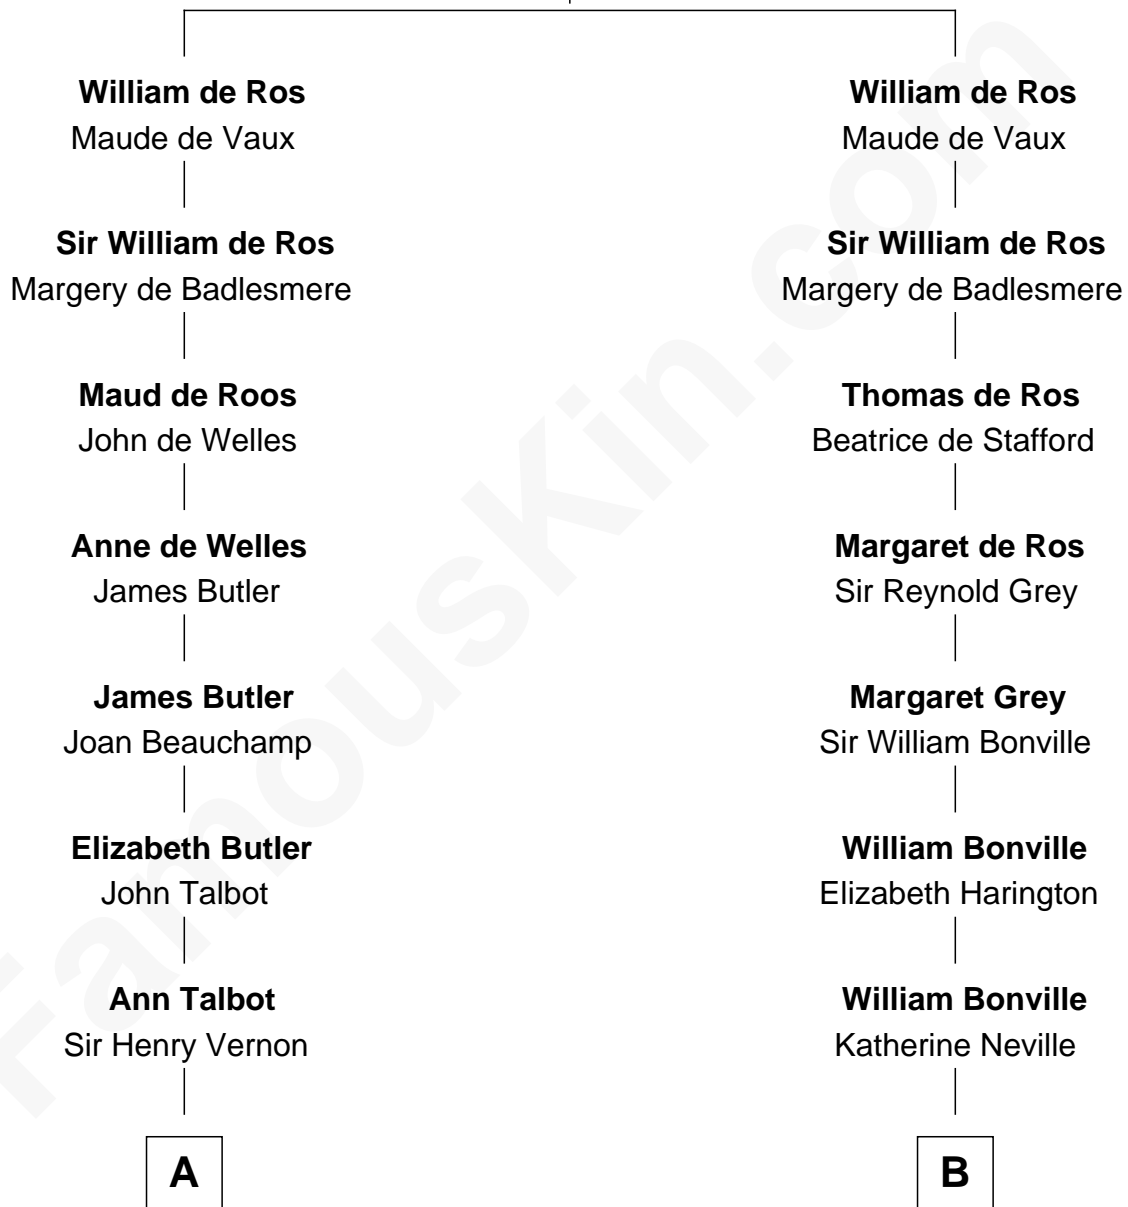

FamousKin.com Relationship Chart of

John Foster Dulles

52nd U.S. Secretary of State

16th cousin 5 times removed of

Bathsheba (Ruggles) Spooner

First woman executed for murder in U.S. by non-British government

Sir Robert de Ros

Isabel de Aubeney

C

Joanna Leffingwell

Charles Lathrop

Harriet Wadsworth Lathrop

Rev. Miron Winslow

Harriet Lathrop Winslow