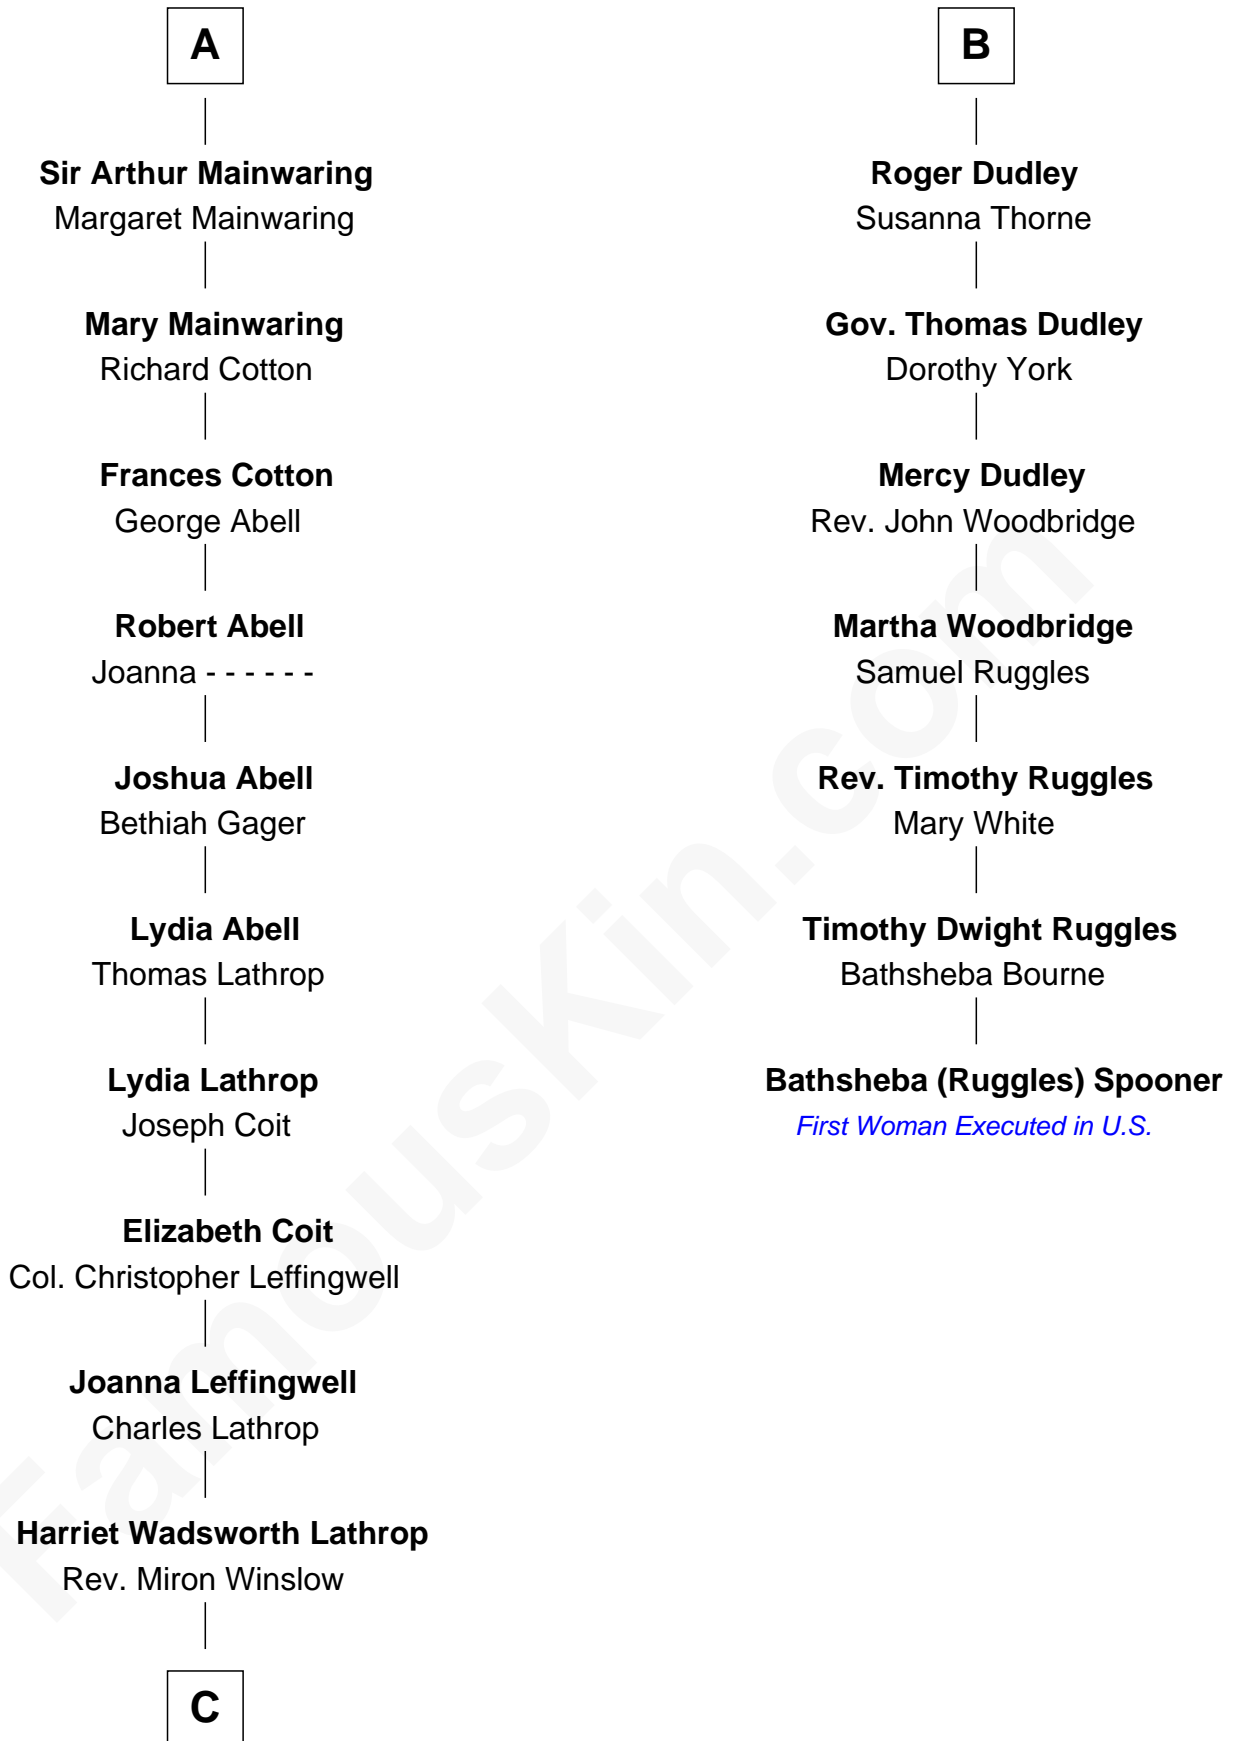

# FamousKin.com Relationship Chart of

**John Foster Dulles**

*52nd U.S. Secretary of State*

13th cousin 6 times removed of

**Bathsheba (Ruggles) Spooner**

*First woman executed for murder in U.S. by non-British government*

**C**

—  
**Harriet Lathrop Winslow**

Rev. John Welsh Dulles

—  
**Allen Macy Dulles**

Edith Foster

—  
**John Foster Dulles**

*52nd U.S. Secretary of State*

FamousKin.com