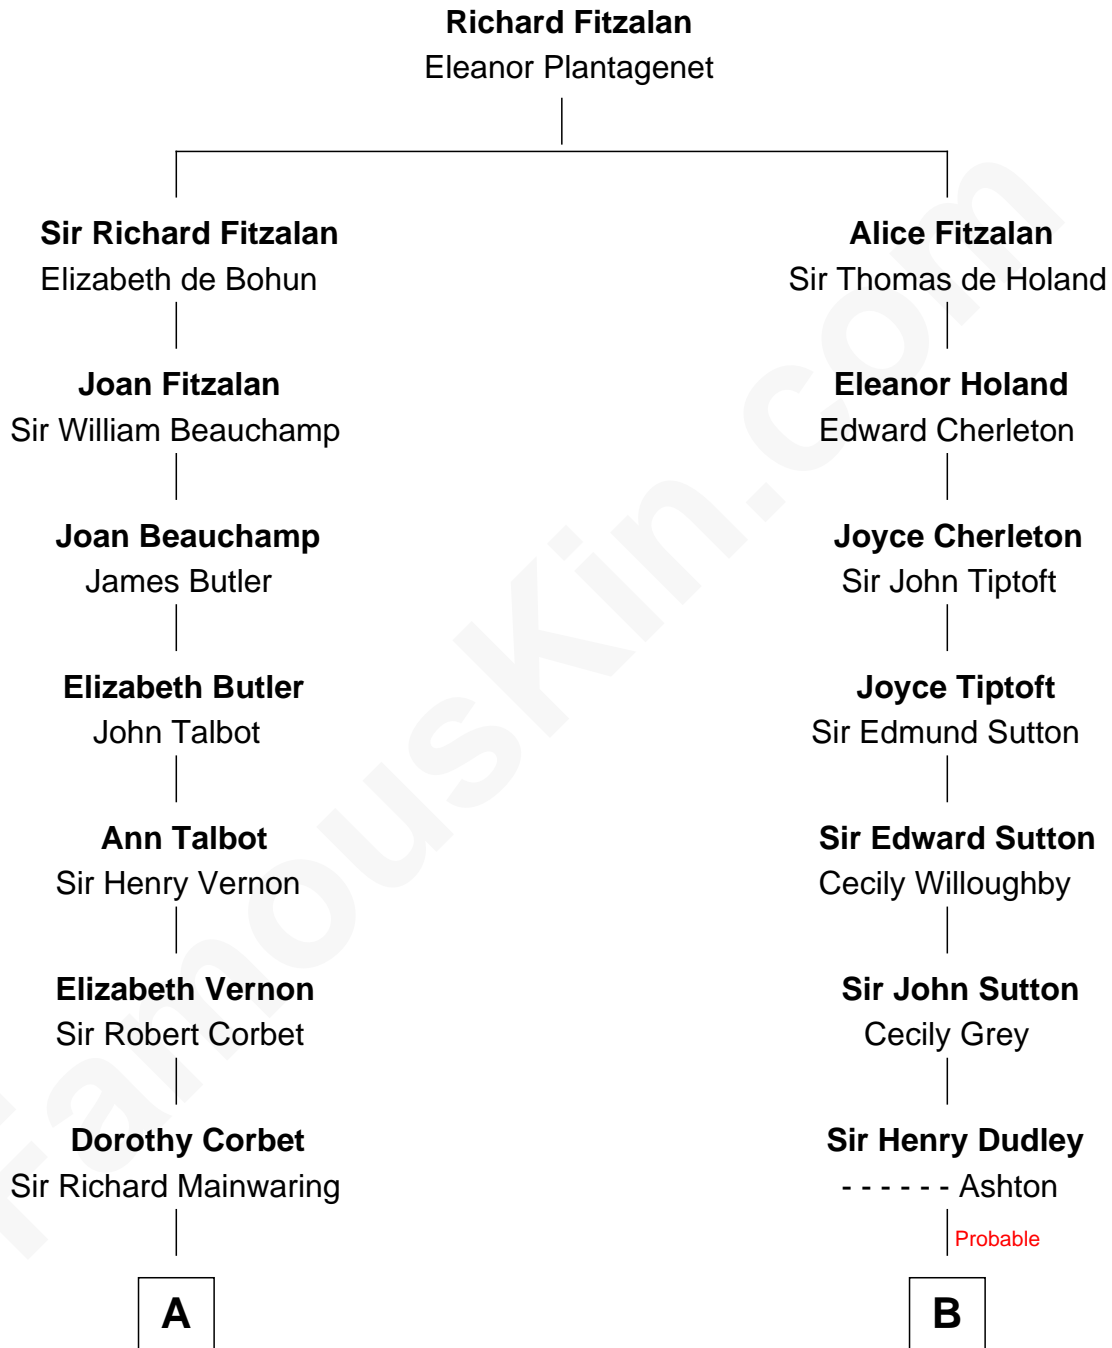

# FamousKin.com Relationship Chart of

**John Foster Dulles**

*52nd U.S. Secretary of State*

13th cousin 6 times removed of

**Bathsheba (Ruggles) Spooner**

*First woman executed for murder in U.S. by non-British government*

**C**

—  
**Harriet Lathrop Winslow**

Rev. John Welsh Dulles

—  
**Allen Macy Dulles**

Edith Foster

—  
**John Foster Dulles**

*52nd U.S. Secretary of State*

FamousKin.com