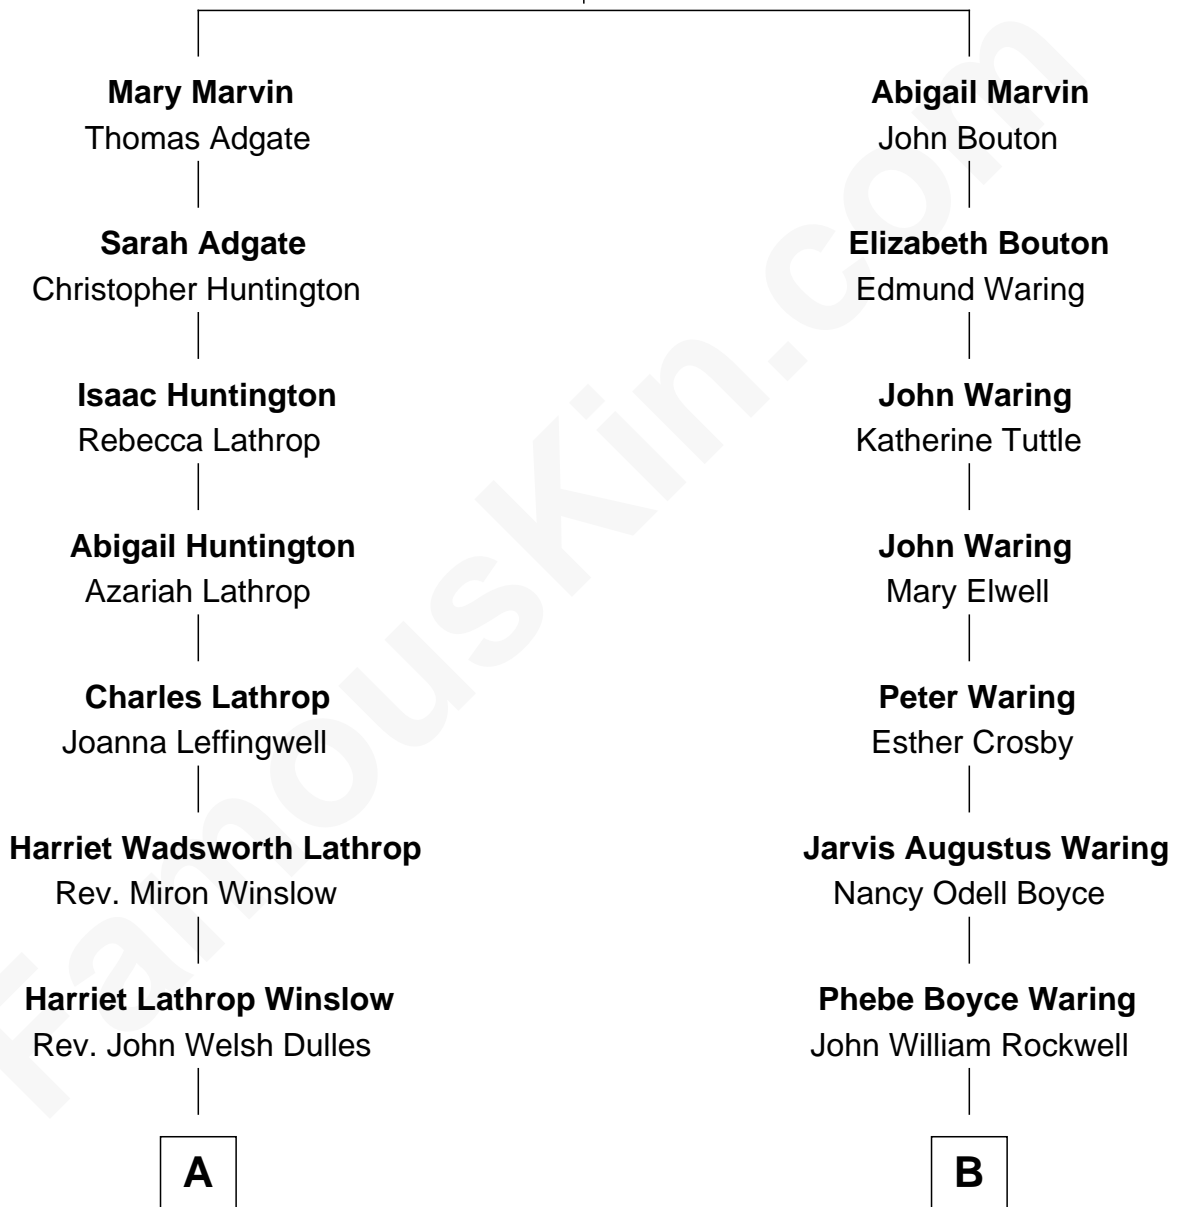

# FamousKin.com Relationship Chart of

**John Foster Dulles**

*52nd U.S. Secretary of State*

8th cousin of

**Norman Rockwell**

*American Artist*

**Matthew Marvin**

Elizabeth - - - - -

**A**

**Allen Macy Dulles**

Edith Foster

**John Foster Dulles**

*52nd U.S. Secretary of State*

**B**

**Jarvis Waring Rockwell**

Anne Mary Hill

**Norman Rockwell**

*American Artist*

FamousKin.com