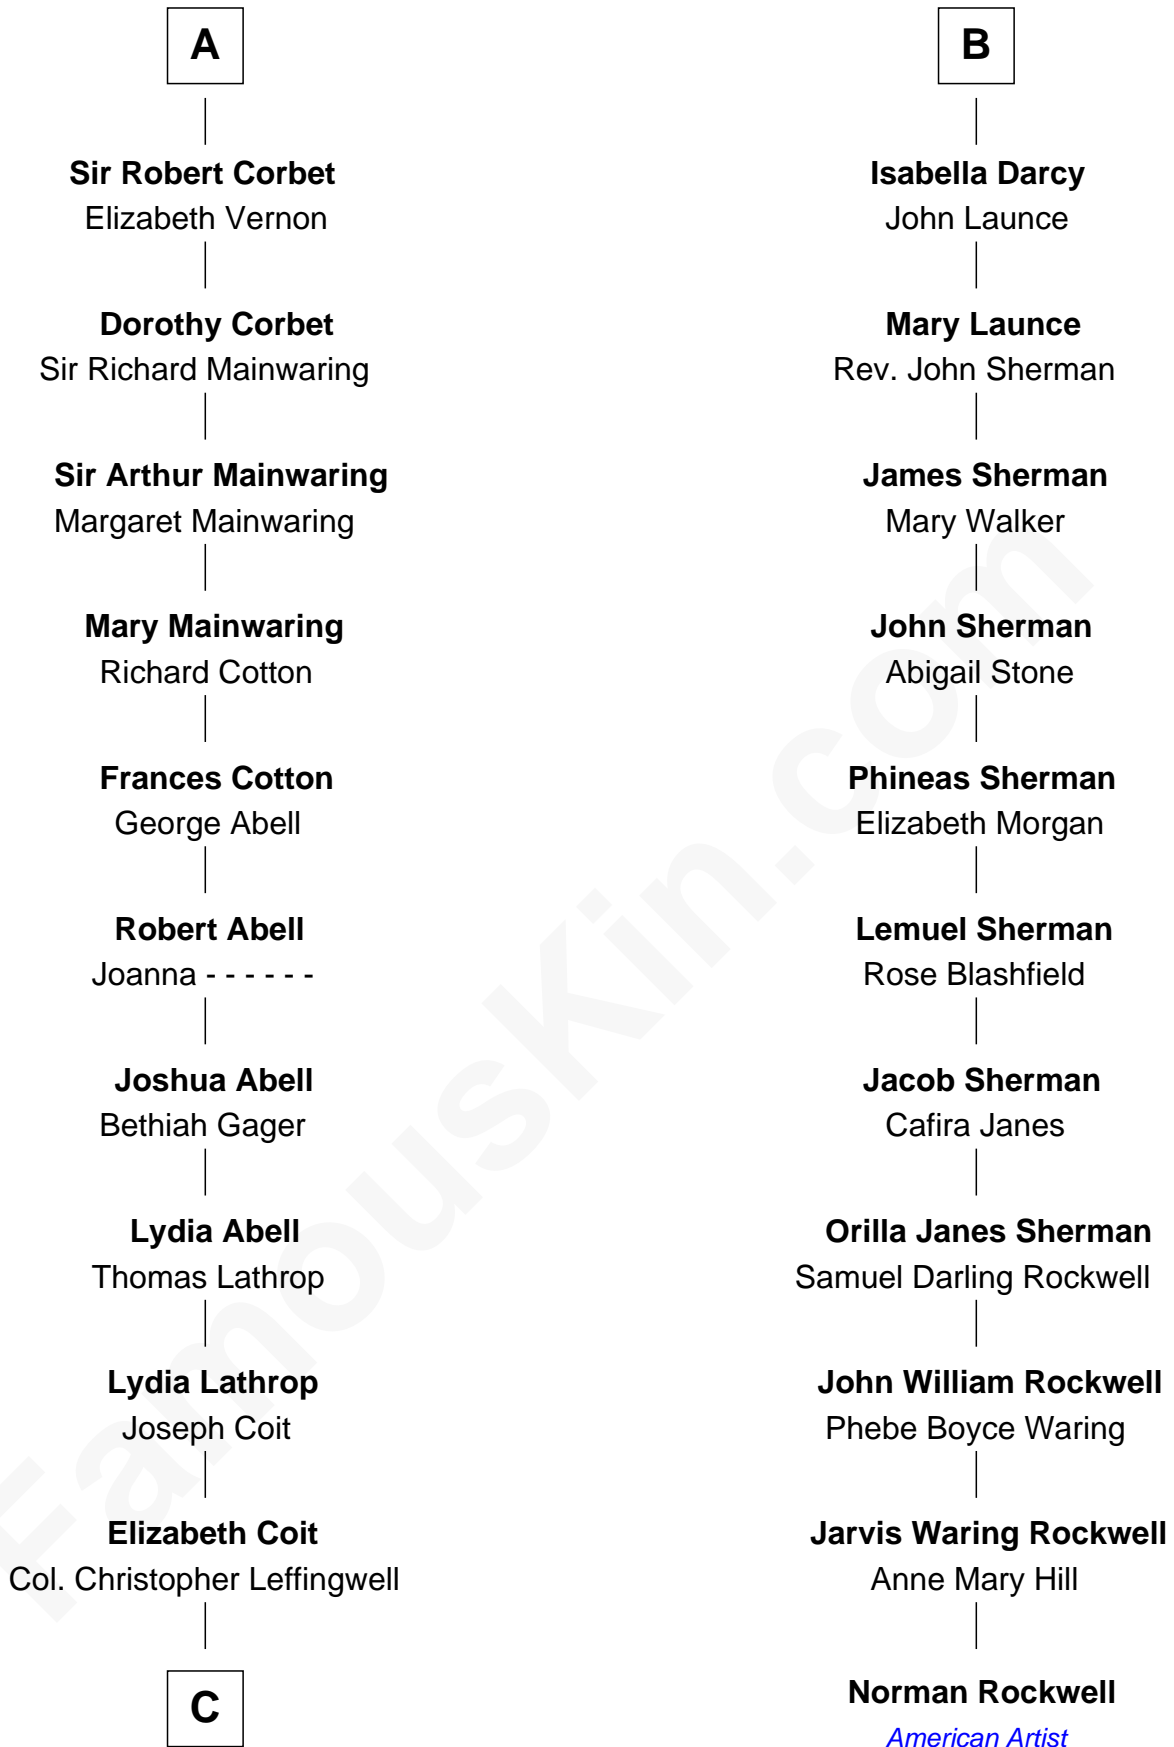

FamousKin.com Relationship Chart of

John Foster Dulles

52nd U.S. Secretary of State

17th cousin 4 times removed of

Norman Rockwell

American Artist

Sir Henry de Grey

Elizabeth Talbot

C

Joanna Leffingwell

Charles Lathrop

Harriet Wadsworth Lathrop

Rev. Miron Winslow

Harriet Lathrop Winslow

Rev. John Welsh Dulles

Allen Macy Dulles