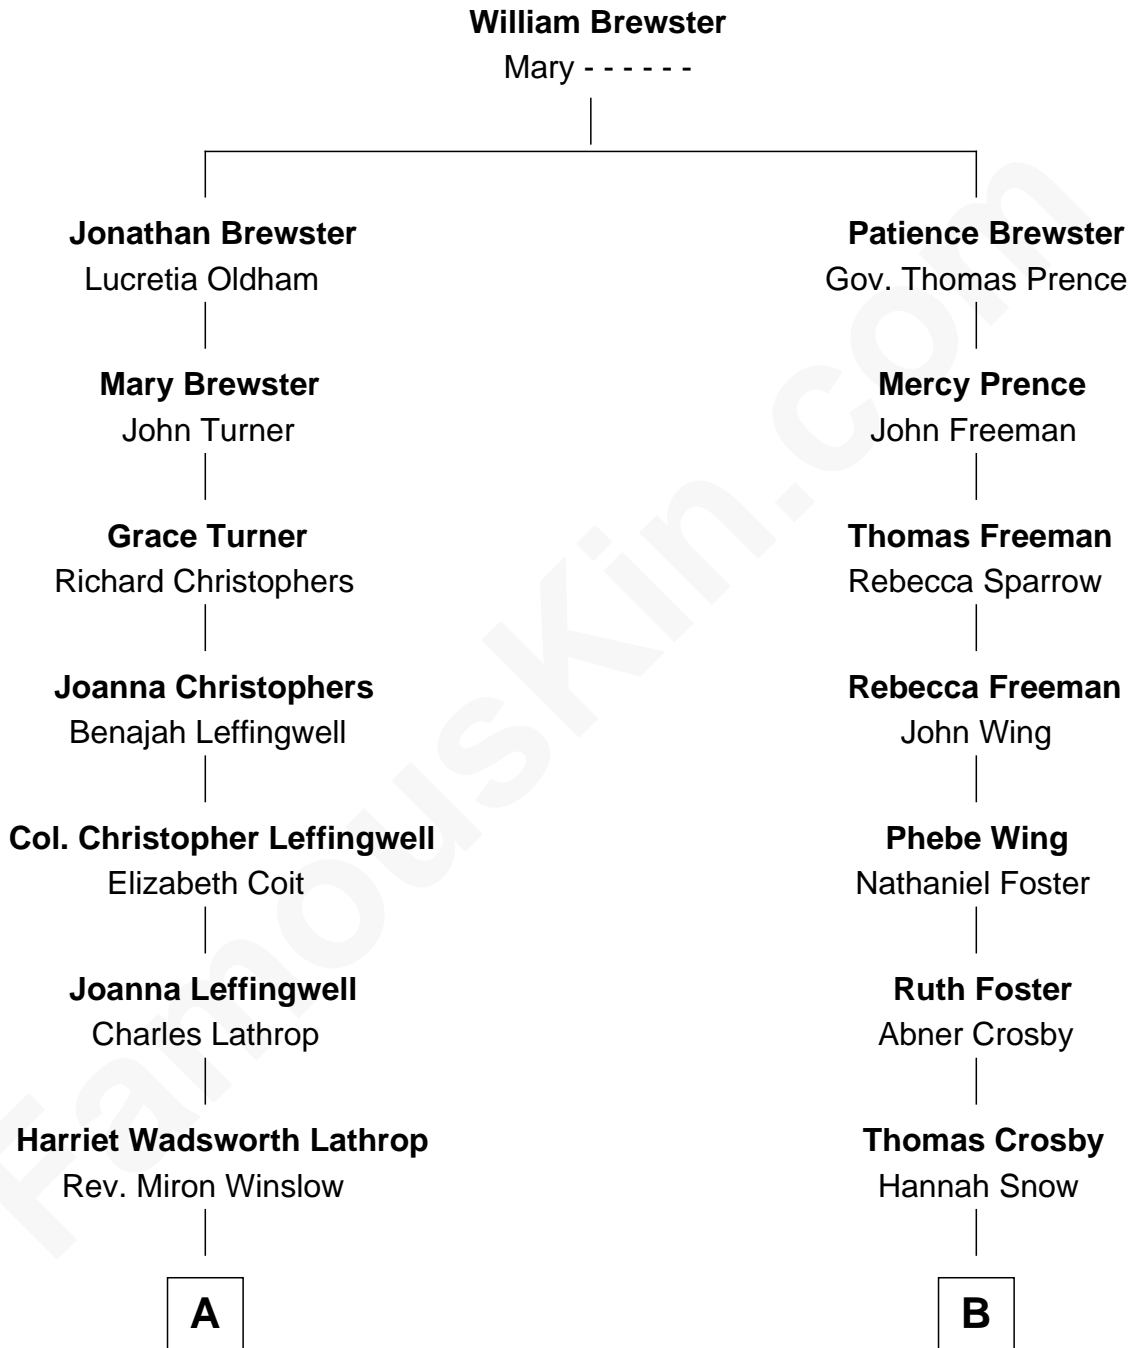

FamousKin.com Relationship Chart of

John Foster Dulles

52nd U.S. Secretary of State

9th cousin 2 times removed of

Norman Rockwell

American Artist

A

Harriet Lathrop Winslow
Rev. John Welsh Dulles

Allen Macy Dulles
Edith Foster

John Foster Dulles
52nd U.S. Secretary of State

B

Esther Crosby
Peter Waring

Jarvis Augustus Waring
Nancy Odell Boyce

Phebe Boyce Waring
John William Rockwell

Jarvis Waring Rockwell
Anne Mary Hill

Norman Rockwell
American Artist