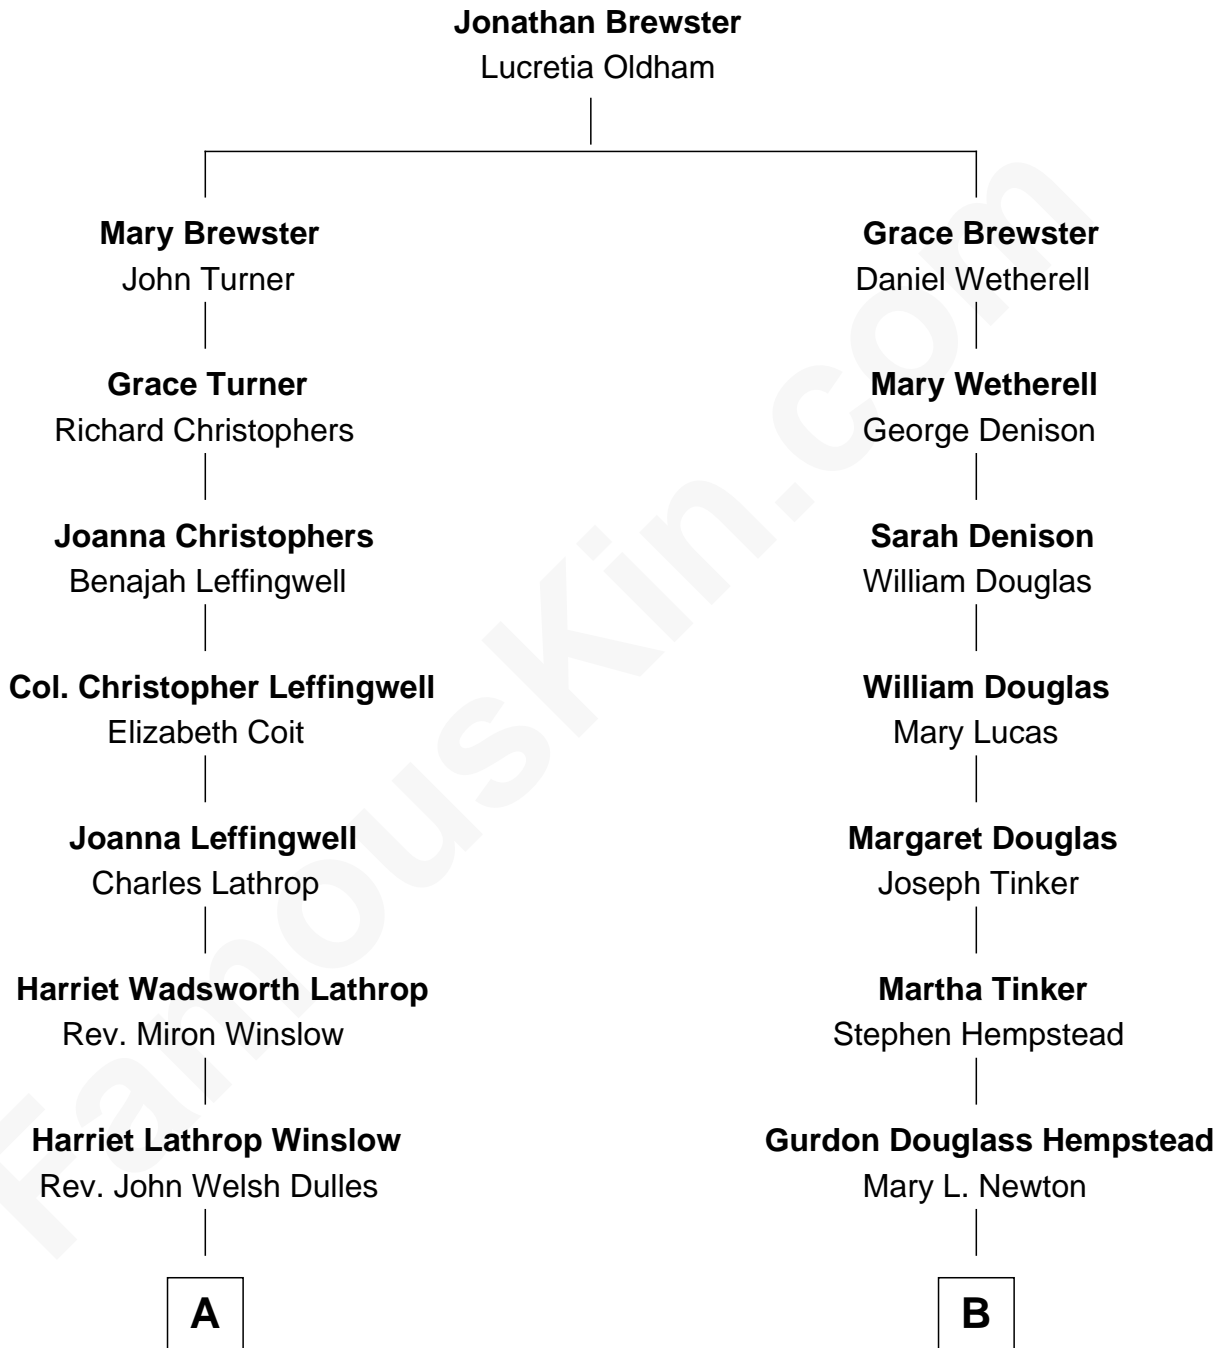

FamousKin.com Relationship Chart of

John Foster Dulles

52nd U.S. Secretary of State

8th cousin 3 times removed of

Richard Gere

Movie Actor

A

Allen Macy Dulles

Edith Foster

John Foster Dulles

52nd U.S. Secretary of State

B

Julia Anne Hempstead

Elisha Thomas Tiffany

Nelson Leroy Tiffany

Evaline Harriet Williams

William Stanton Tiffany

Anna Rebecca Stevens

Doris Anna Tiffany

Homer George Gere

Richard Gere

Movie Actor