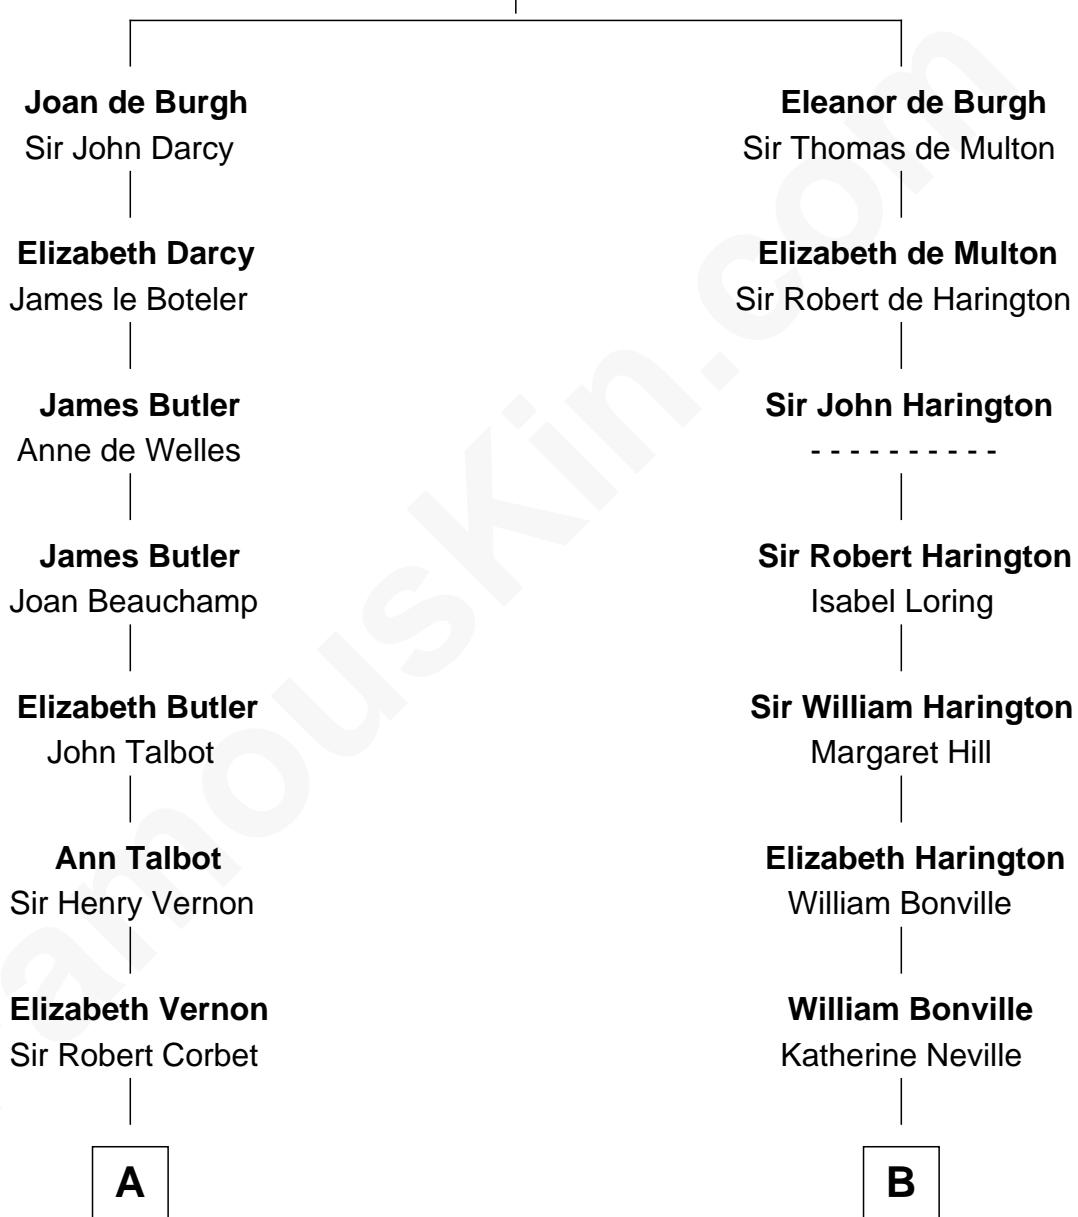

# FamousKin.com Relationship Chart of

**John Foster Dulles**

*52nd U.S. Secretary of State*

20th cousin 1 time removed of

**Tennessee Williams**

*Author of A Streetcar Named Desire*

**Sir Richard de Burgh**

Margaret - - - - -

**C**

**Harriet Wadsworth Lathrop**

Rev. Miron Winslow

**Harriet Lathrop Winslow**

Rev. John Welsh Dulles

**Allen Macy Dulles**

Edith Foster

Thomas Lanier Williams

**Cornelius Coffin Williams**

Edwina Dakin

**Tennessee Williams**

*Author of A Streetcar Named Desire*