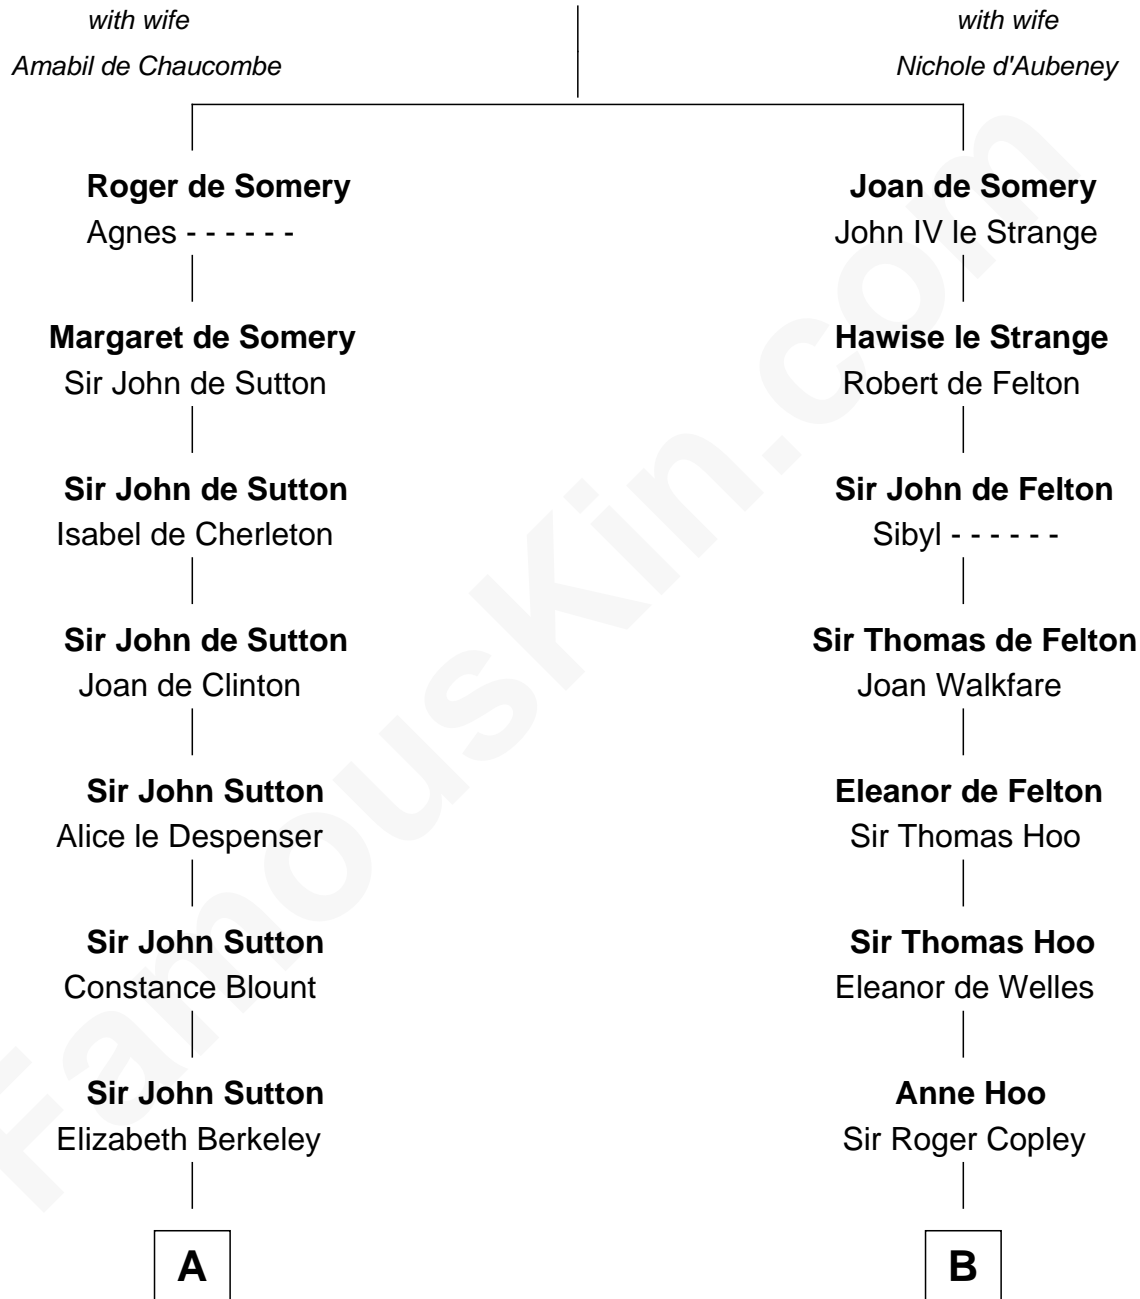

FamousKin.com Relationship Chart of

John Foster Dulles

52nd U.S. Secretary of State

21st cousin of

Liz Claiborne

Fashion Designer and Founder of Liz Claiborne Inc.

Sir Roger de Somery

C

Joanna Leffingwell
Charles Lathrop

Harriet Wadsworth Lathrop
Rev. Miron Winslow

Harriet Lathrop Winslow
Rev. John Welsh Dulles

Allen Macy Dulles
Edith Foster

John Foster Dulles
52nd U.S. Secretary of State