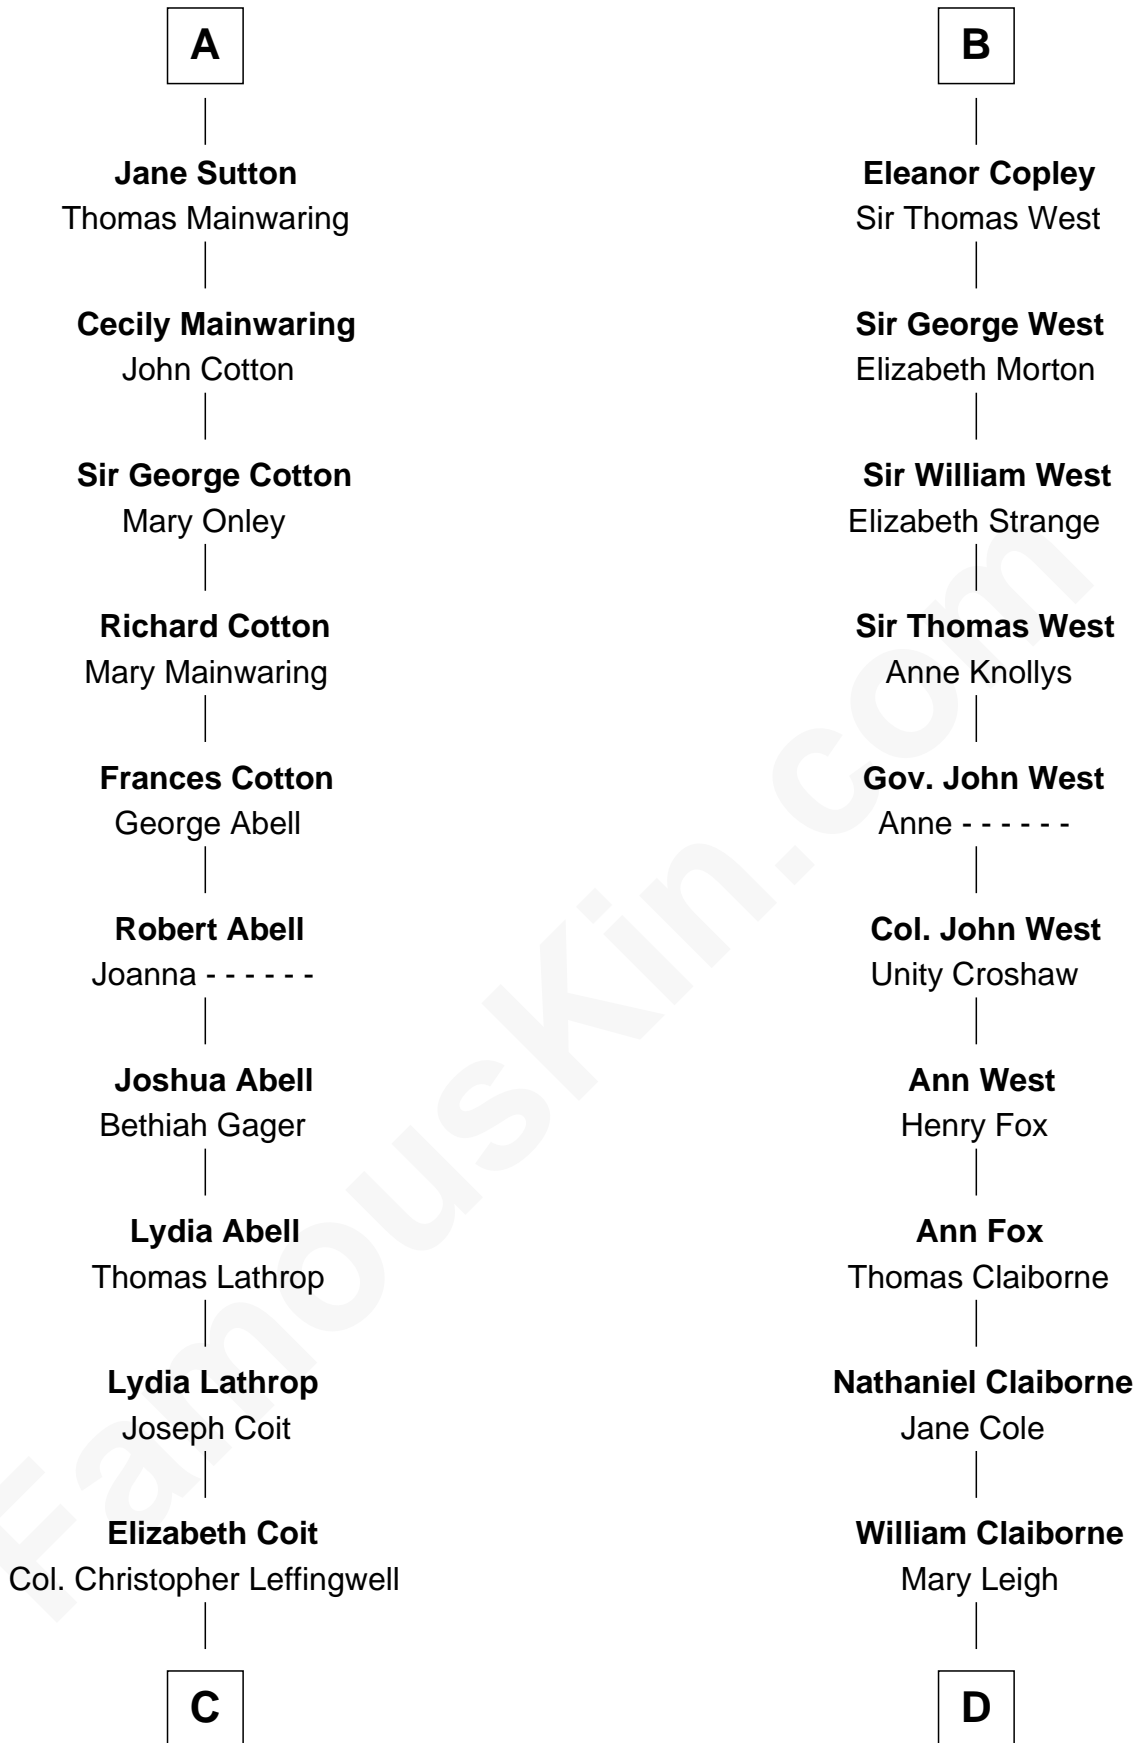

FamousKin.com Relationship Chart of

John Foster Dulles

52nd U.S. Secretary of State

21st cousin of

Liz Claiborne

Fashion Designer and Founder of Liz Claiborne Inc.

Sir Roger de Somery

C

Joanna Leffingwell
Charles Lathrop

Harriet Wadsworth Lathrop
Rev. Miron Winslow

Harriet Lathrop Winslow
Rev. John Welsh Dulles

Allen Macy Dulles
Edith Foster

John Foster Dulles
52nd U.S. Secretary of State