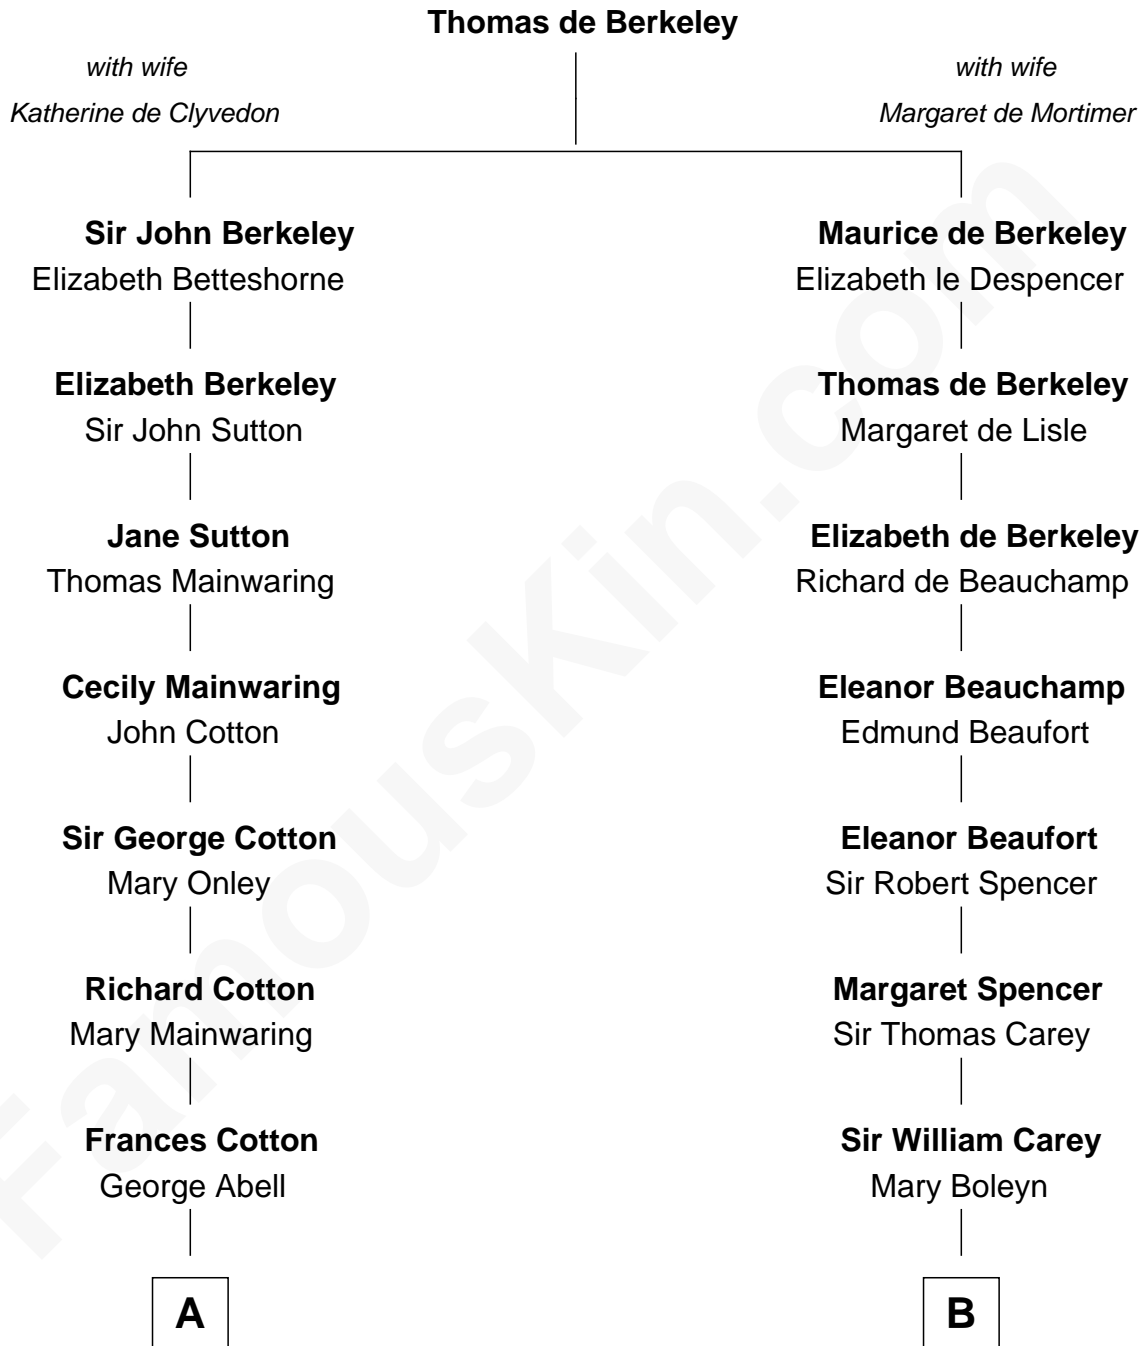

FamousKin.com Relationship Chart of

John Foster Dulles

52nd U.S. Secretary of State

16th cousin 3 times removed of

Liz Claiborne

Fashion Designer and Founder of Liz Claiborne Inc.

C

—
Fernand Claiborne
Marie Louise Villeré

—
Omer Villere Claiborne
Carolyn Louise Fenner

—
Liz Claiborne
Found of Liz Claiborne Inc.

FamousKin.com