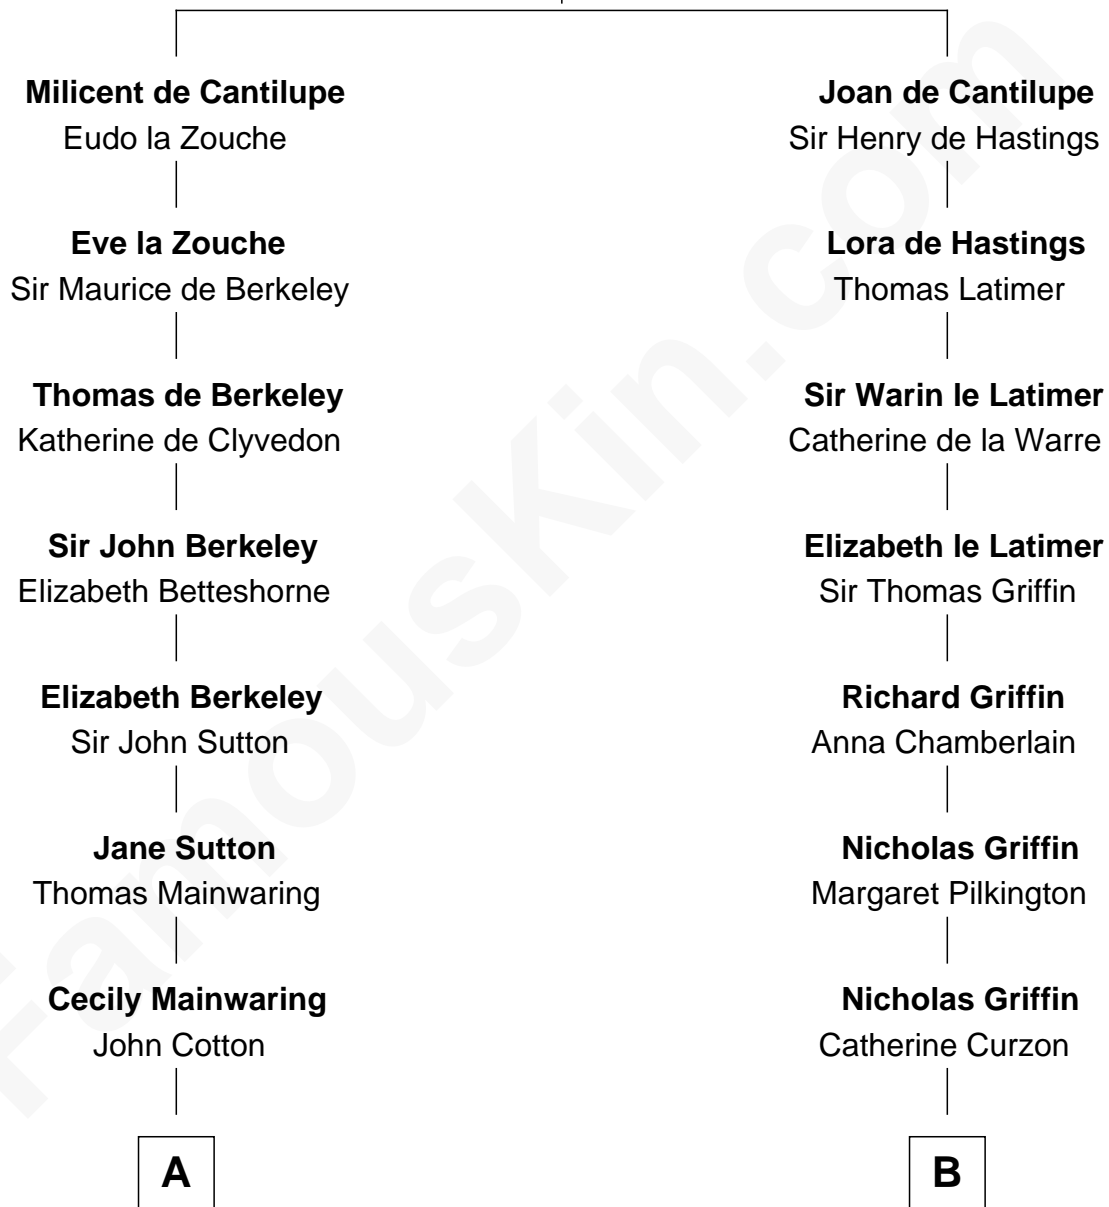

# FamousKin.com Relationship Chart of

**John Foster Dulles**

*52nd U.S. Secretary of State*

19th cousin 2 times removed of

**Liz Claiborne**

*Fashion Designer and Founder of Liz Claiborne Inc.*

**Sir William de Cantilupe**

Eve de Braiose

**C**

**Harriet Lathrop Winslow**  
Rev. John Welsh Dulles

**Allen Macy Dulles**  
Edith Foster

**John Foster Dulles**  
*52nd U.S. Secretary of State*

**D**

**William Charles Cole Claiborne**  
Clarisse Duralde