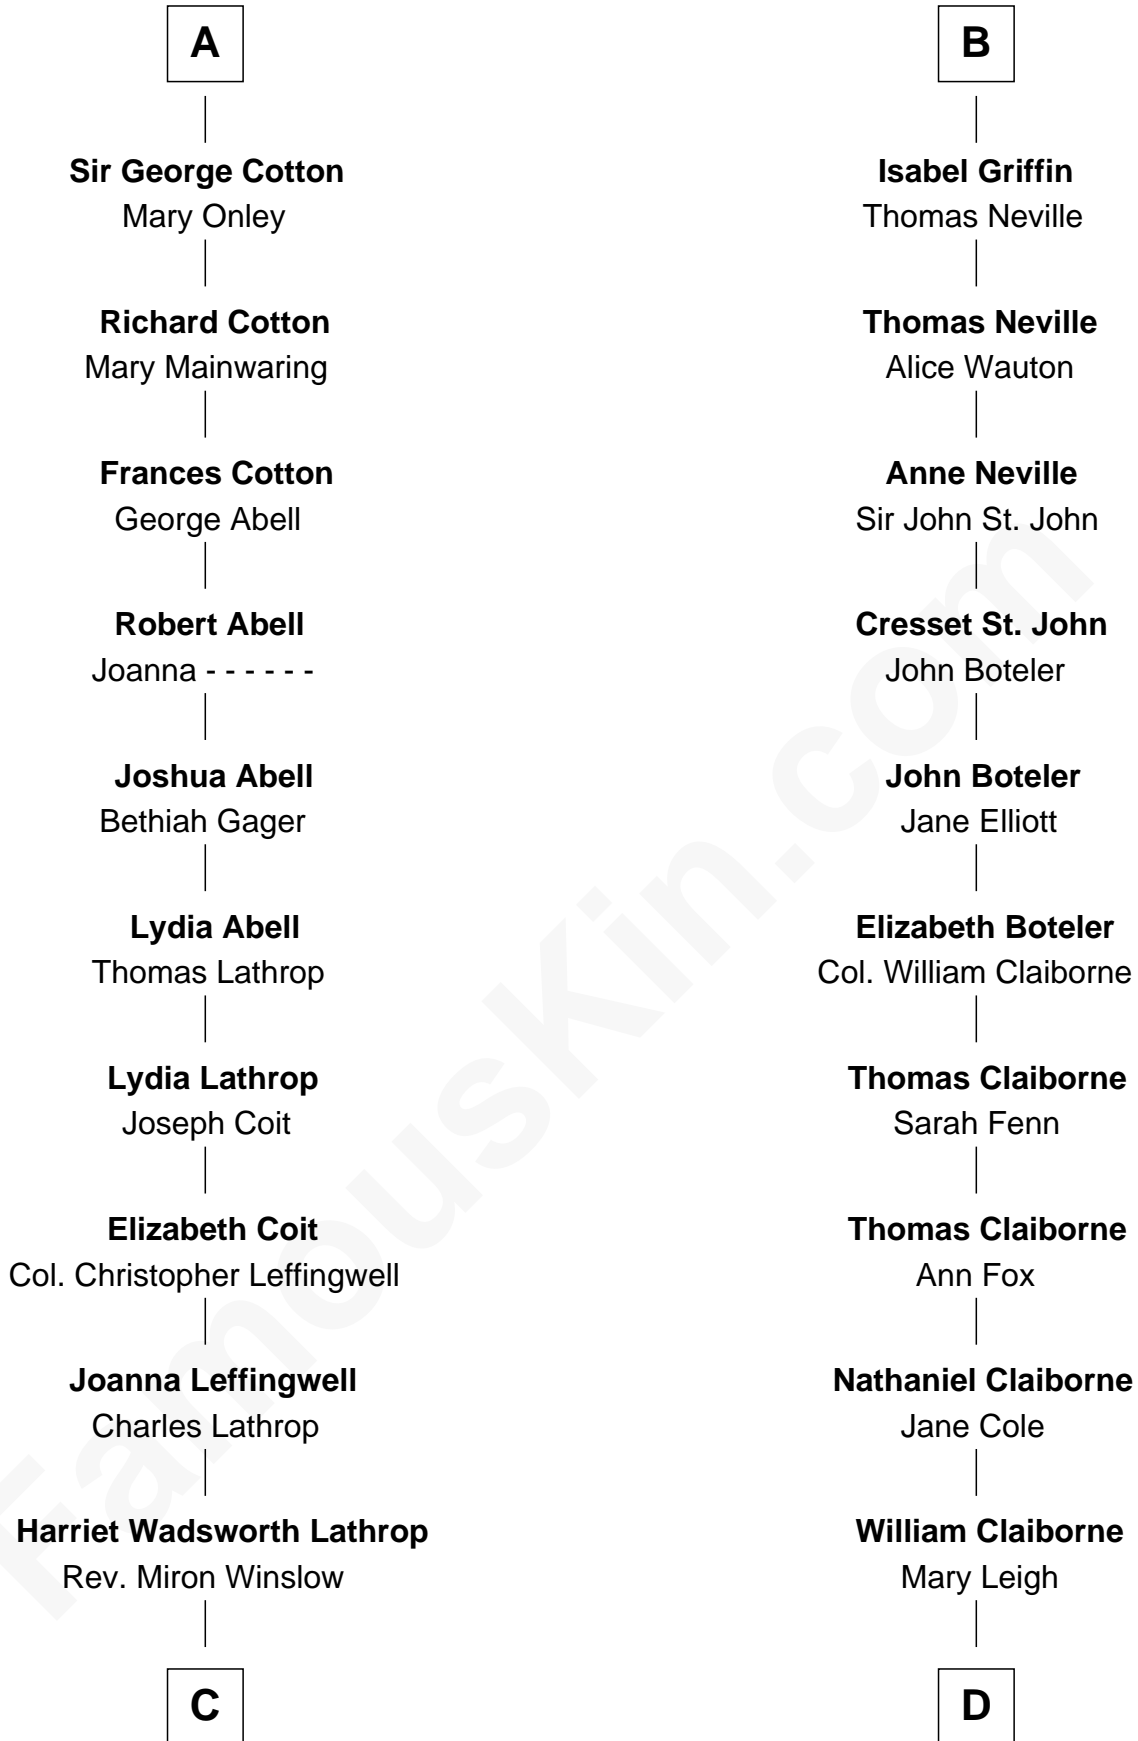

# FamousKin.com Relationship Chart of

**John Foster Dulles**

*52nd U.S. Secretary of State*

19th cousin 2 times removed of

**Liz Claiborne**

*Fashion Designer and Founder of Liz Claiborne Inc.*

**Sir William de Cantilupe**

Eve de Braiose

**C**

**Harriet Lathrop Winslow**  
Rev. John Welsh Dulles

**Allen Macy Dulles**  
Edith Foster

**John Foster Dulles**  
*52nd U.S. Secretary of State*

**D**

**William Charles Cole Claiborne**  
Clarisse Duralde