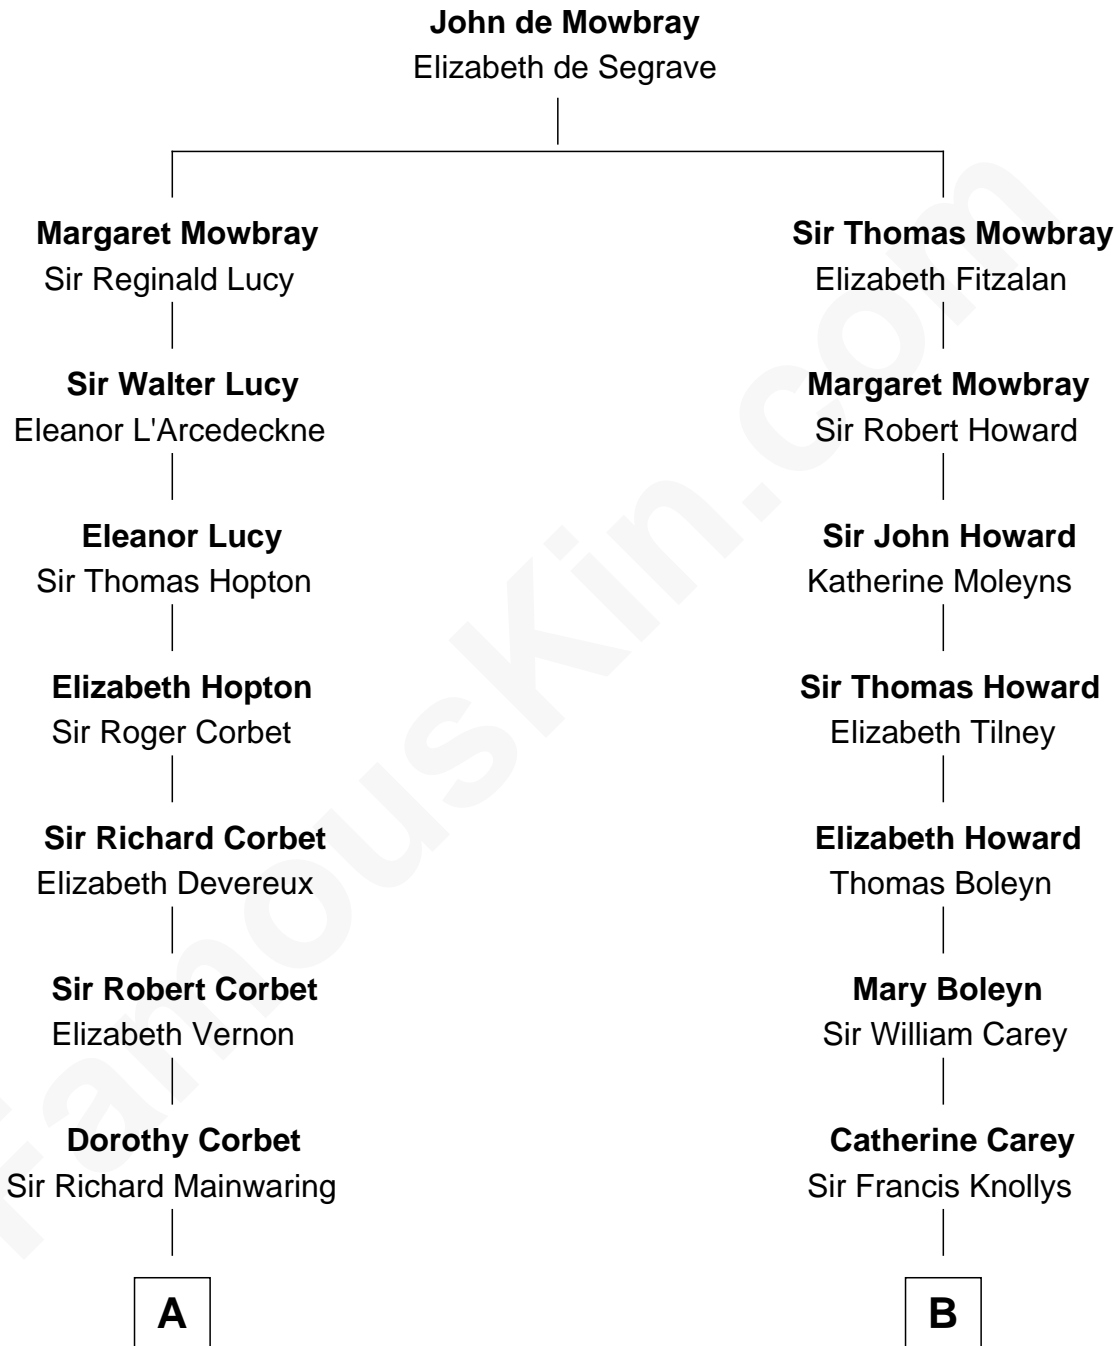

FamousKin.com Relationship Chart of

John Foster Dulles

52nd U.S. Secretary of State

18th cousin 1 time removed of

Liz Claiborne

Fashion Designer and Founder of Liz Claiborne Inc.

C

Harriet Lathrop Winslow
Rev. John Welsh Dulles

Allen Macy Dulles
Edith Foster

John Foster Dulles
52nd U.S. Secretary of State

D

Omer Villere Claiborne
Carolyn Louise Fenner

Liz Claiborne
Found of Liz Claiborne Inc.

FamousKin.com