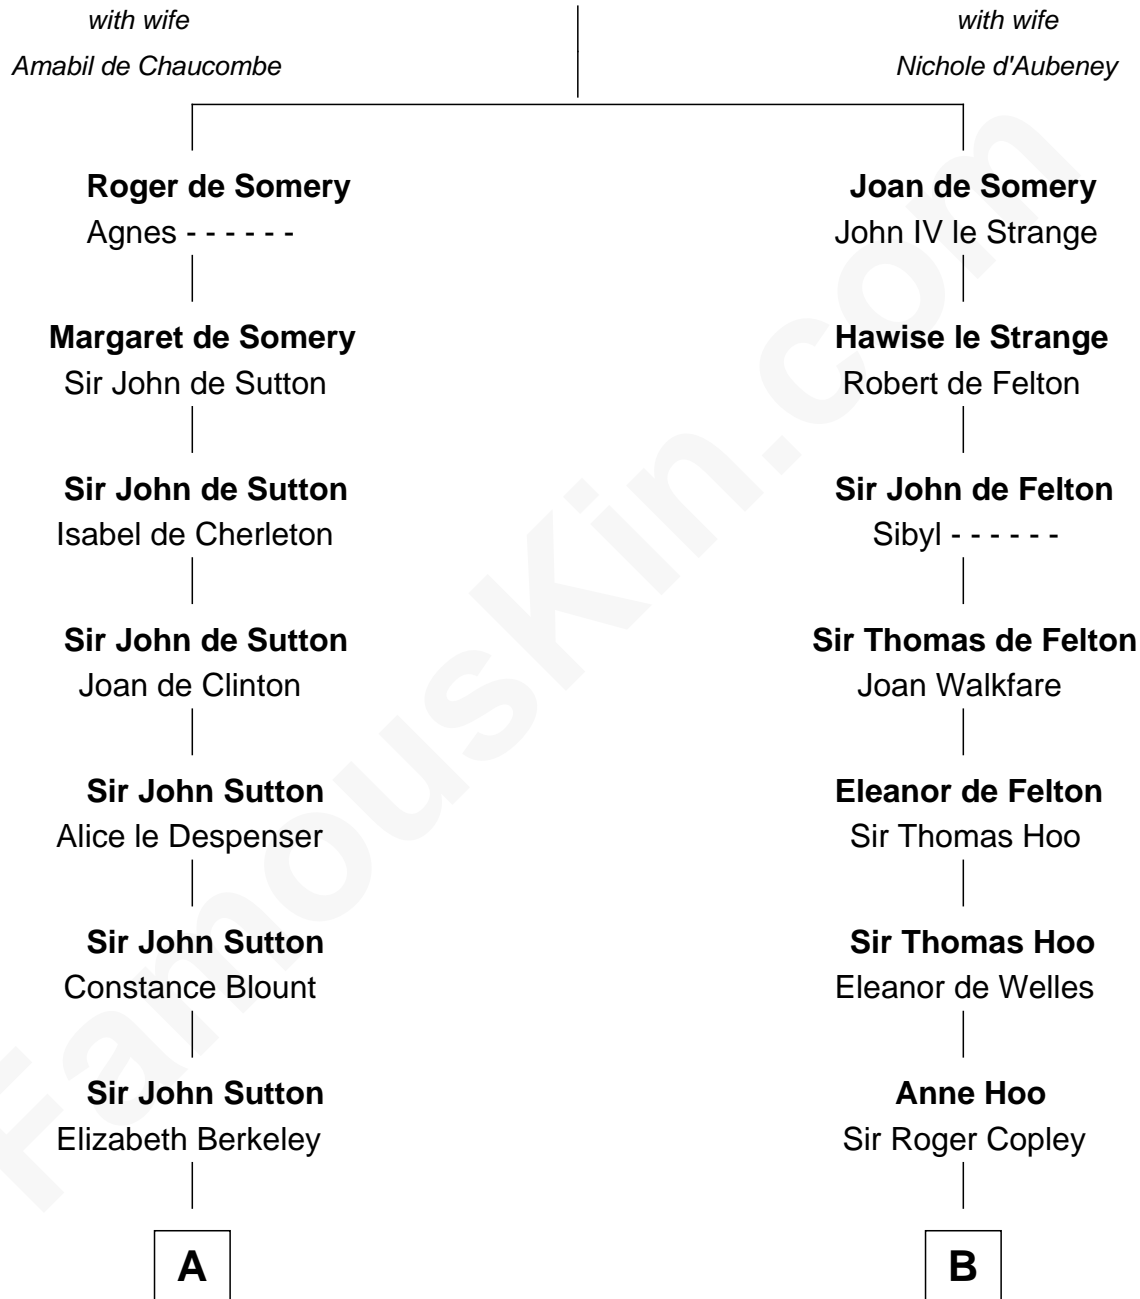

FamousKin.com Relationship Chart of

John Foster Dulles

52nd U.S. Secretary of State

17th cousin 4 times removed of

William C. C. Claiborne

1st Governor of Louisiana

Sir Roger de Somery

C

—
Joanna Leffingwell

Charles Lathrop

—
Harriet Wadsworth Lathrop

Rev. Miron Winslow

—
Harriet Lathrop Winslow

Rev. John Welsh Dulles

—
Allen Macy Dulles

Edith Foster