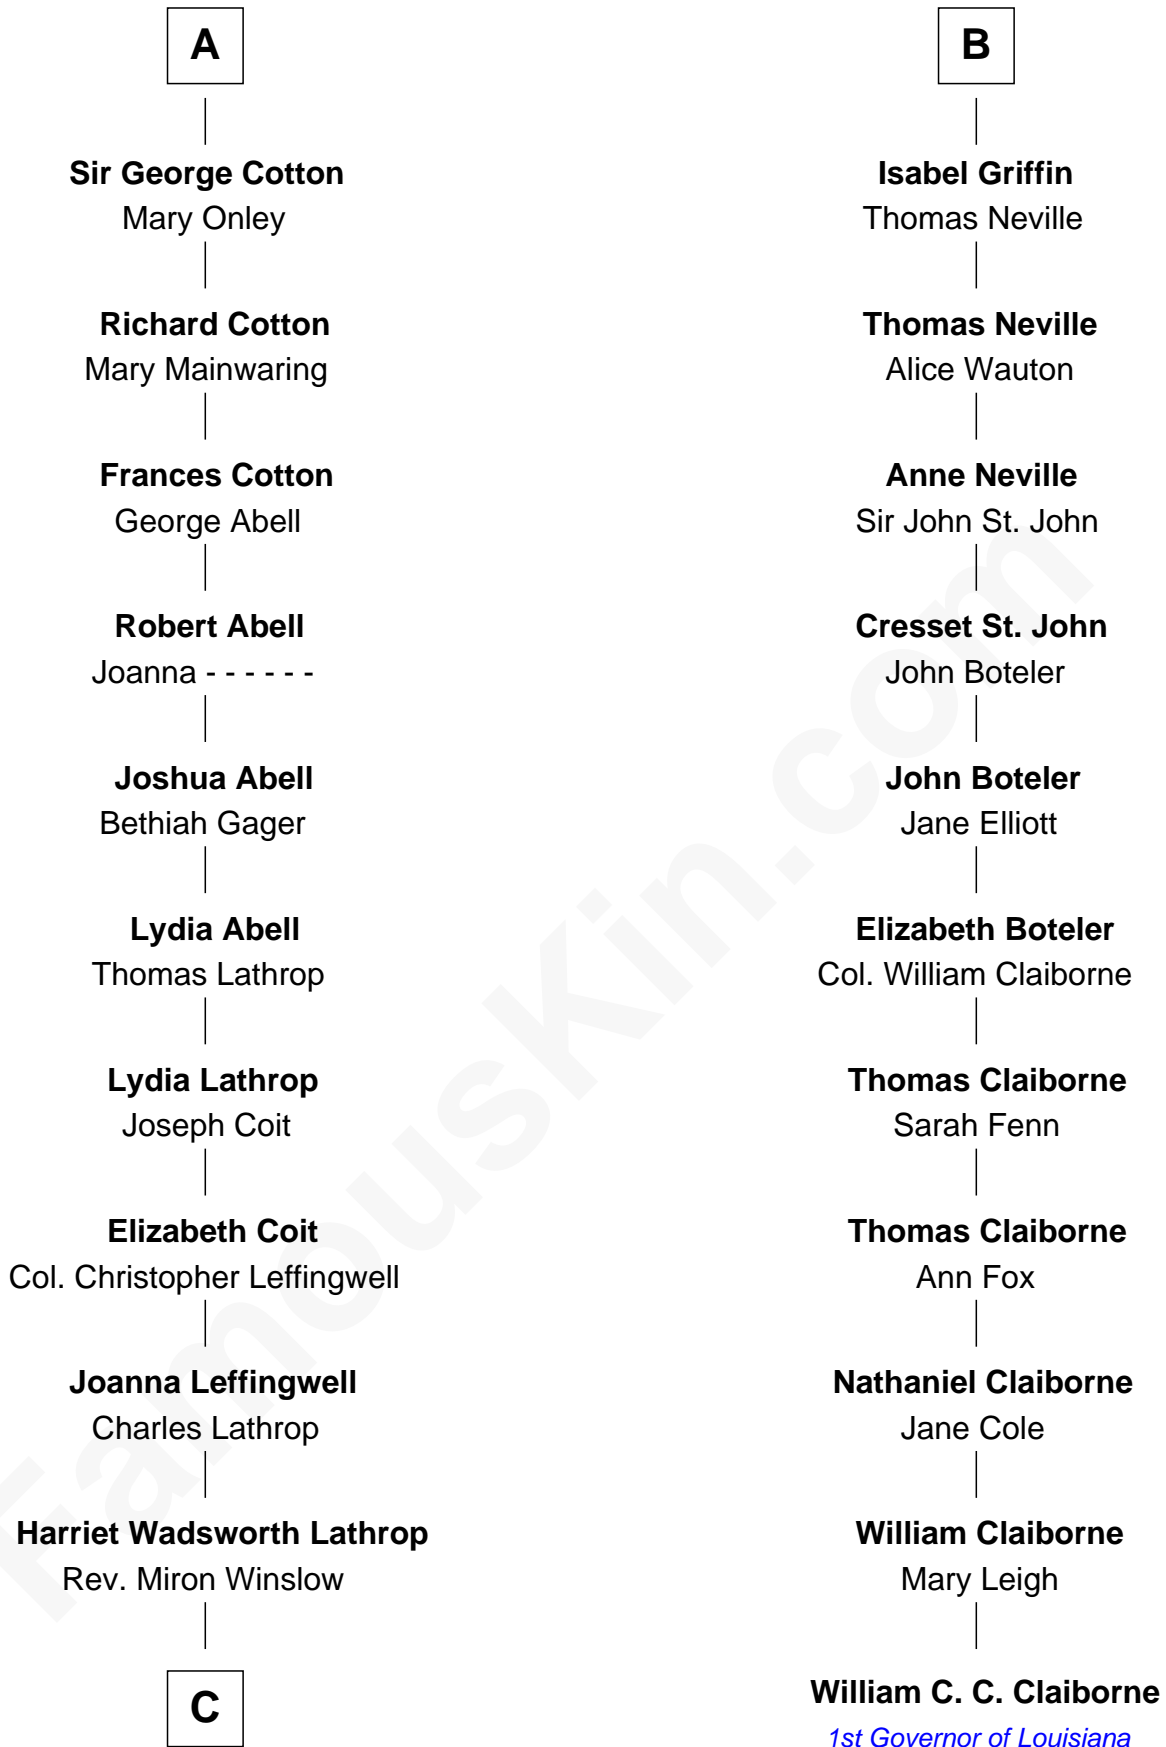

FamousKin.com Relationship Chart of

John Foster Dulles

52nd U.S. Secretary of State

17th cousin 2 times removed of

William C. C. Claiborne

1st Governor of Louisiana

Sir William de Cantilupe

Eve de Braiose

C

Harriet Lathrop Winslow

Rev. John Welsh Dulles

Allen Macy Dulles

Edith Foster

John Foster Dulles

52nd U.S. Secretary of State

FamousKin.com