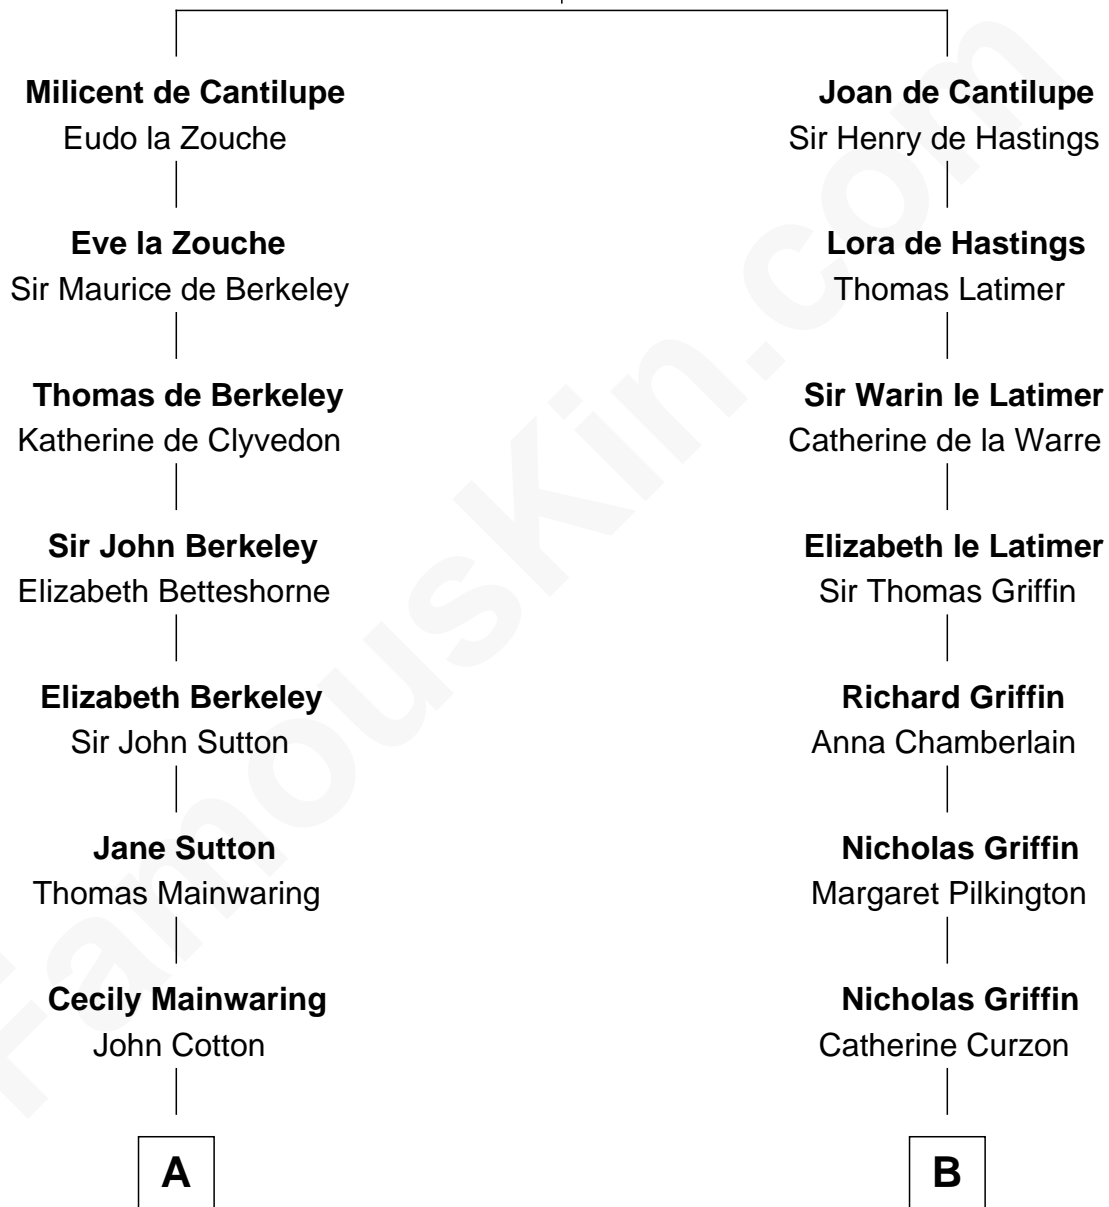

FamousKin.com Relationship Chart of

John Foster Dulles

52nd U.S. Secretary of State

17th cousin 2 times removed of

William C. C. Claiborne

1st Governor of Louisiana

Sir William de Cantilupe

Eve de Braiose

C

Harriet Lathrop Winslow

Rev. John Welsh Dulles

Allen Macy Dulles

Edith Foster

John Foster Dulles

52nd U.S. Secretary of State

FamousKin.com