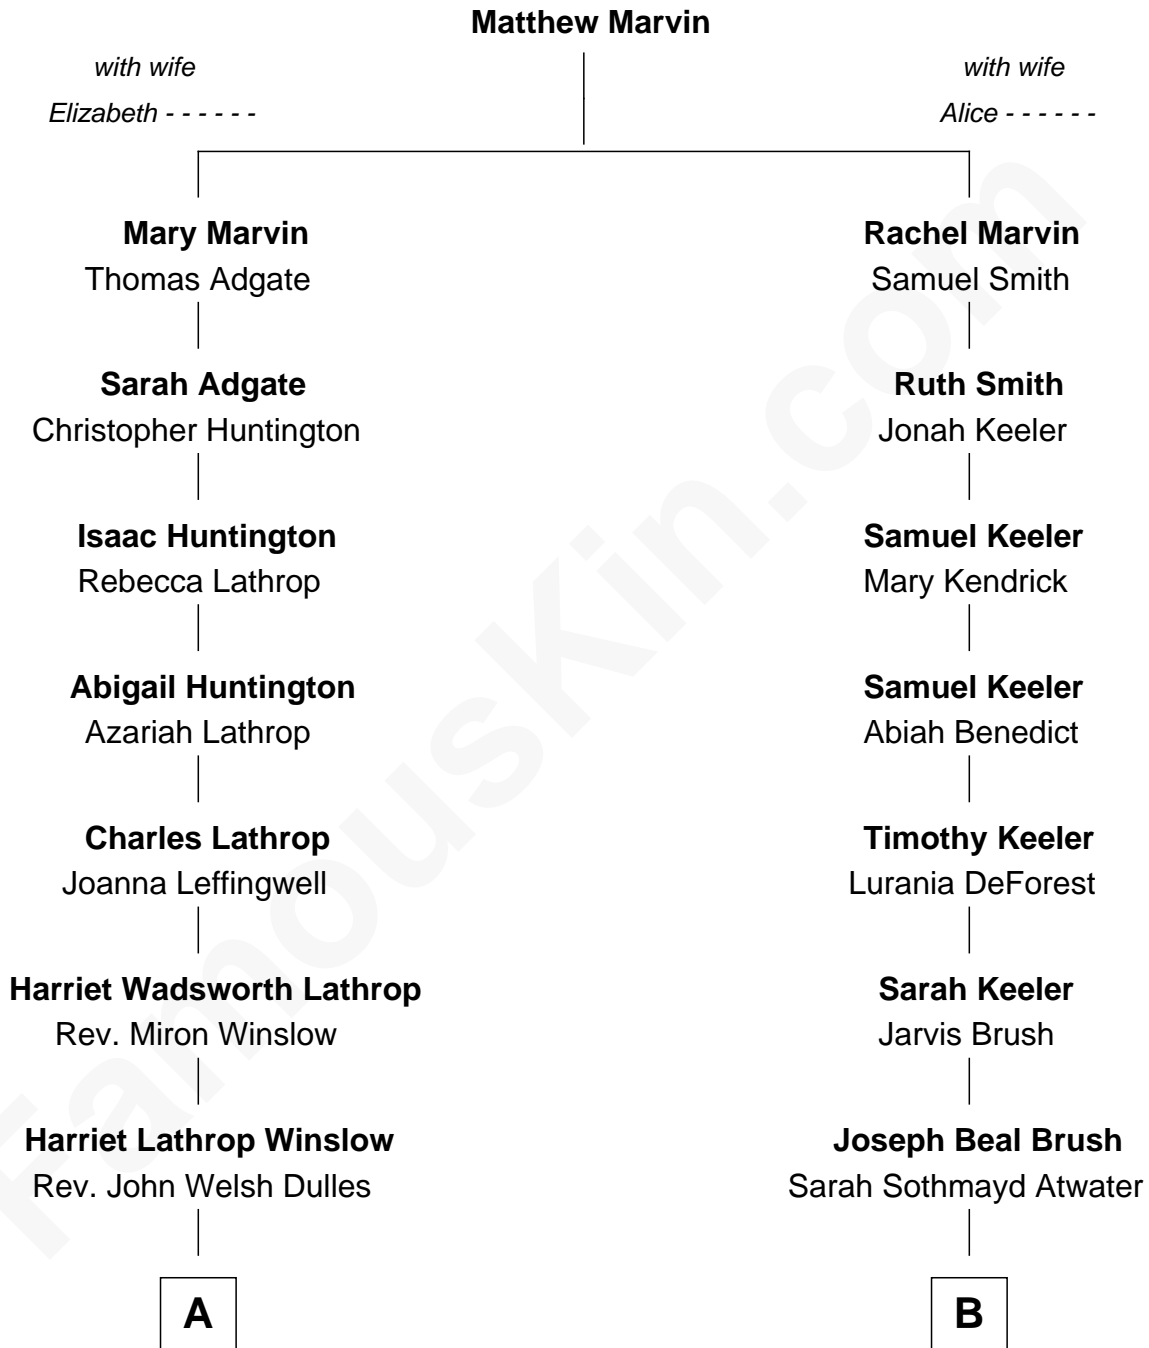

FamousKin.com Relationship Chart of

John Foster Dulles

52nd U.S. Secretary of State

8th cousin 2 times removed of

Howard Dean

79th Governor of Vermont

A

Allen Macy Dulles

Edith Foster

John Foster Dulles

52nd U.S. Secretary of State

B

Marion Atwater Brush

Herbert Hollingshead Dean

Howard Brush Dean

Maria Fahys Cook

Howard Brush Dean

Andrea Belden Maitland

Howard Dean

79th Governor of Vermont