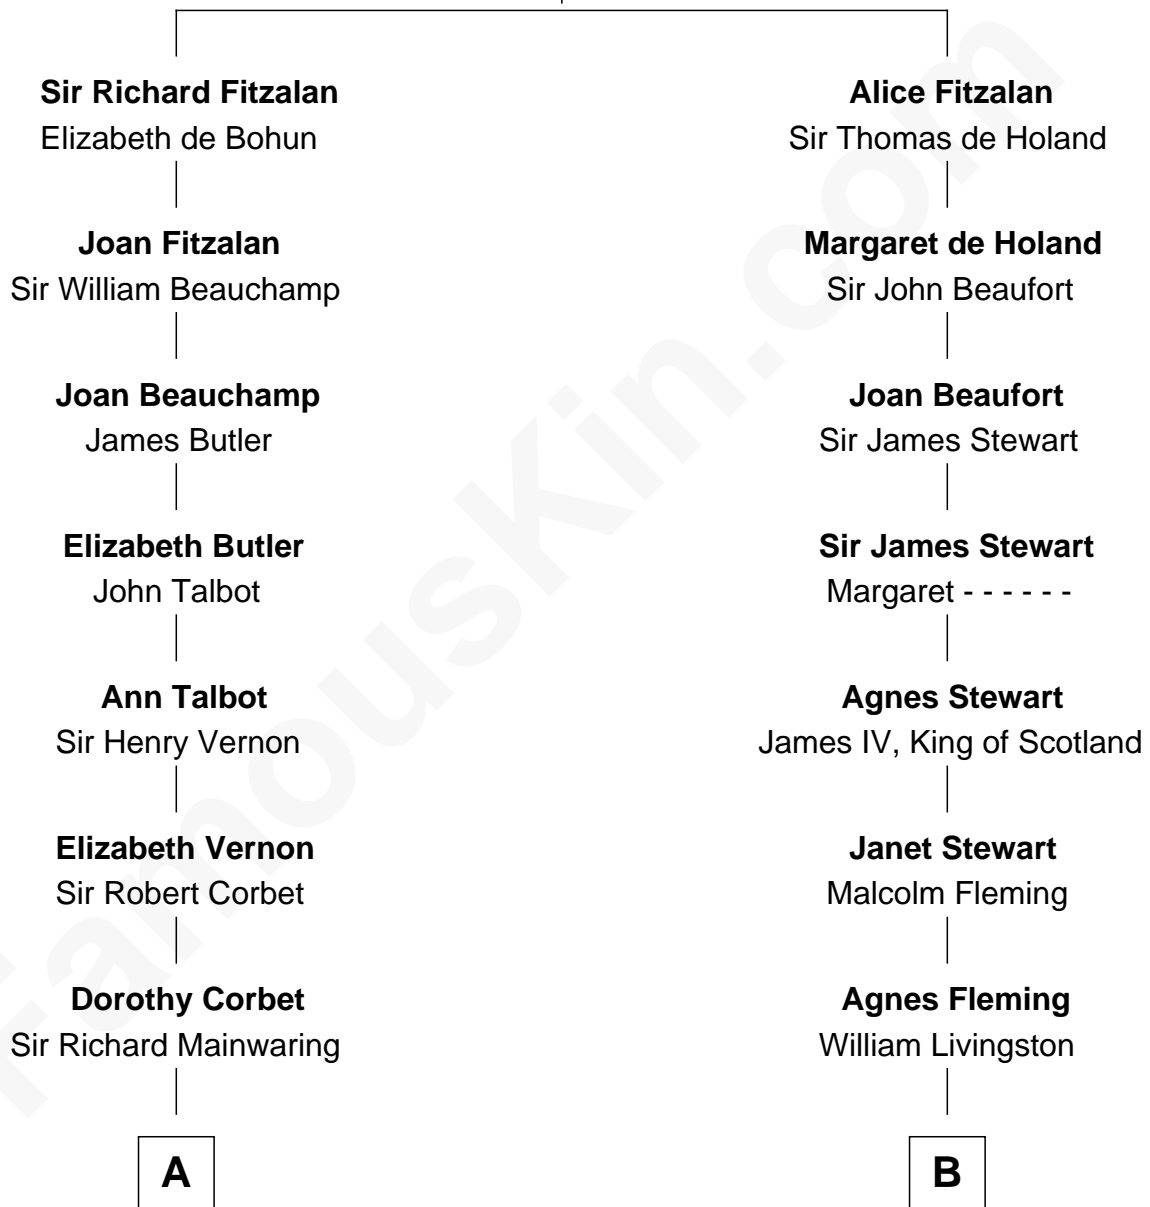

FamousKin.com Relationship Chart of

John Foster Dulles

52nd U.S. Secretary of State

19th cousin of

Howard Dean

79th Governor of Vermont

Richard Fitzalan
Eleanor Plantagenet

C

Harriet Lathrop Winslow
Rev. John Welsh Dulles

Allen Macy Dulles
Edith Foster

John Foster Dulles
52nd U.S. Secretary of State

D

James William Maitland
Sylvia Wigglesworth

Andrea Belden Maitland
Howard Brush Dean

Howard Dean
79th Governor of Vermont

FamousKin.com