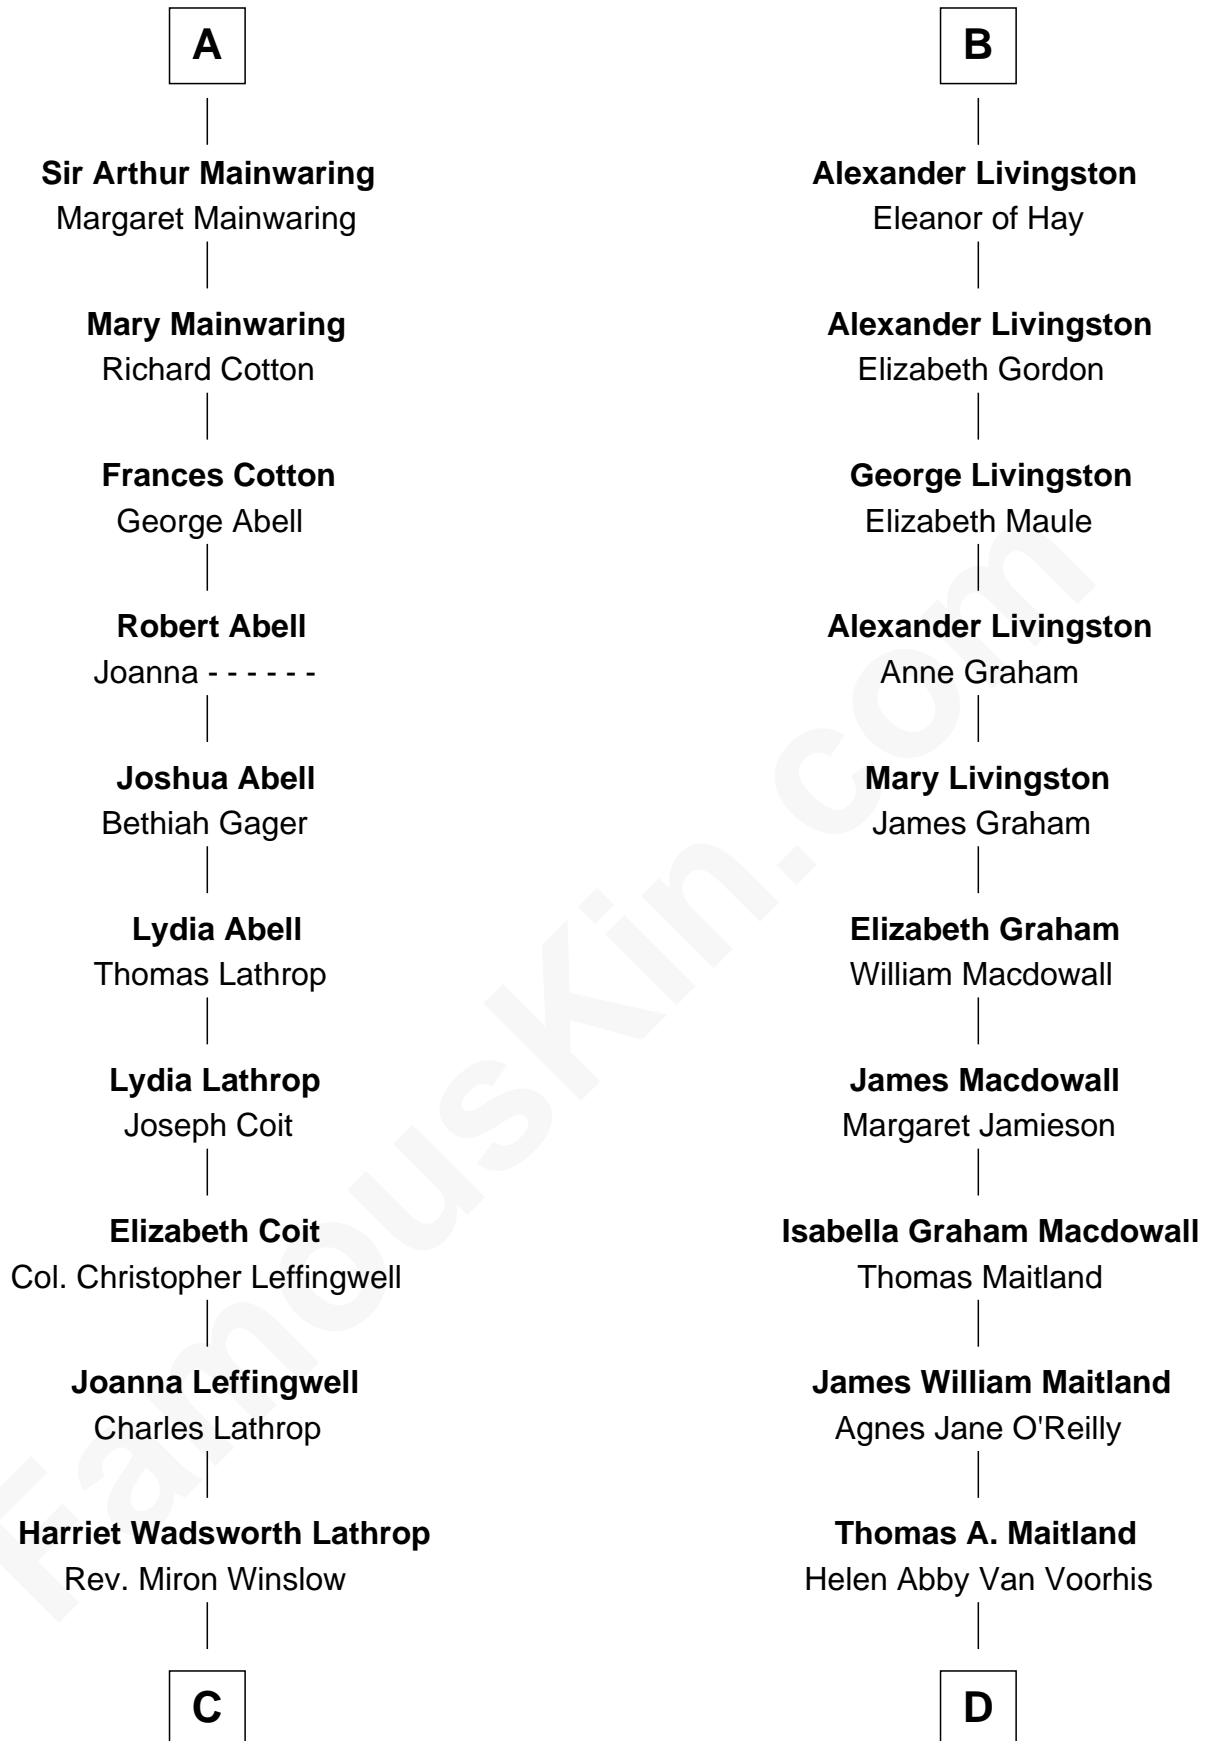

FamousKin.com Relationship Chart of

John Foster Dulles

52nd U.S. Secretary of State

19th cousin of

Howard Dean

79th Governor of Vermont

Richard Fitzalan
Eleanor Plantagenet

C

Harriet Lathrop Winslow
Rev. John Welsh Dulles

Allen Macy Dulles
Edith Foster

John Foster Dulles
52nd U.S. Secretary of State

D

James William Maitland
Sylvia Wigglesworth

Andrea Belden Maitland
Howard Brush Dean