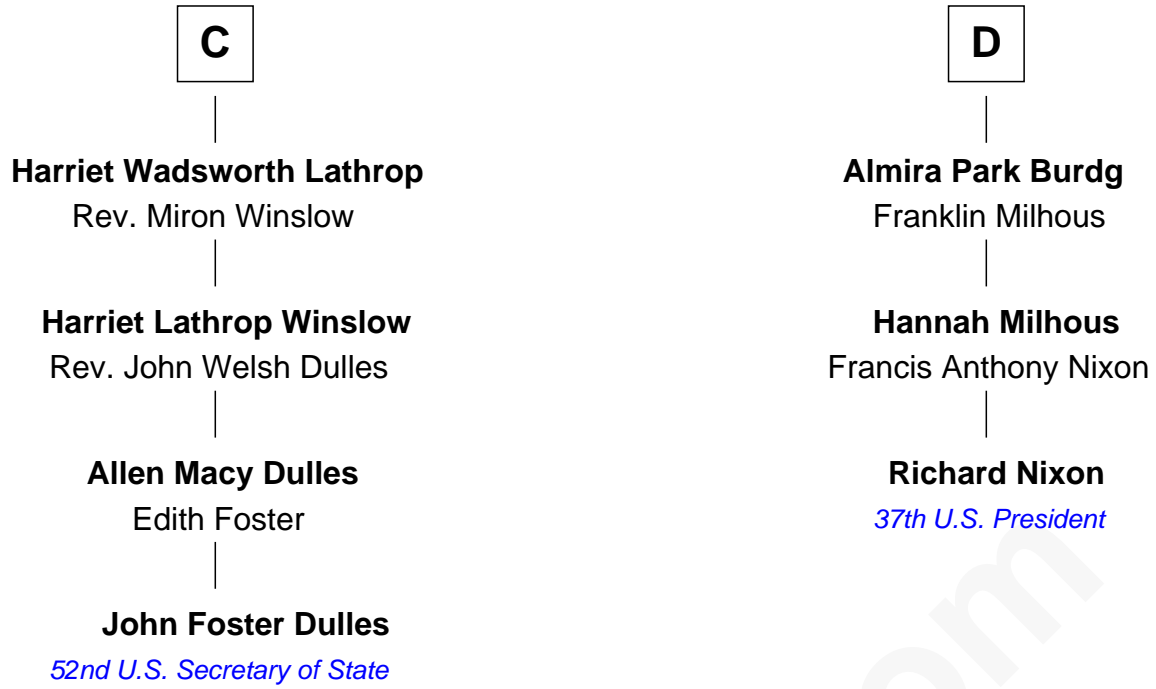

FamousKin.com Relationship Chart of

John Foster Dulles

52nd U.S. Secretary of State

19th cousin 1 time removed of

Richard Nixon

37th U.S. President

Ralph de Stafford

*with wife
Margaret de Audley*

Eleanor Aylesbury

Anne Ferrers

Sir Walter Devereux

Humphrey Stafford

Katherine Fray

Elizabeth Devereux

Sir Richard Corbet

Sir Humphrey Stafford

Margaret Fogge

Sir Robert Corbet

Elizabeth Vernon

Sir Humphrey Stafford

Margaret Tame

A

B

FamousKin.com