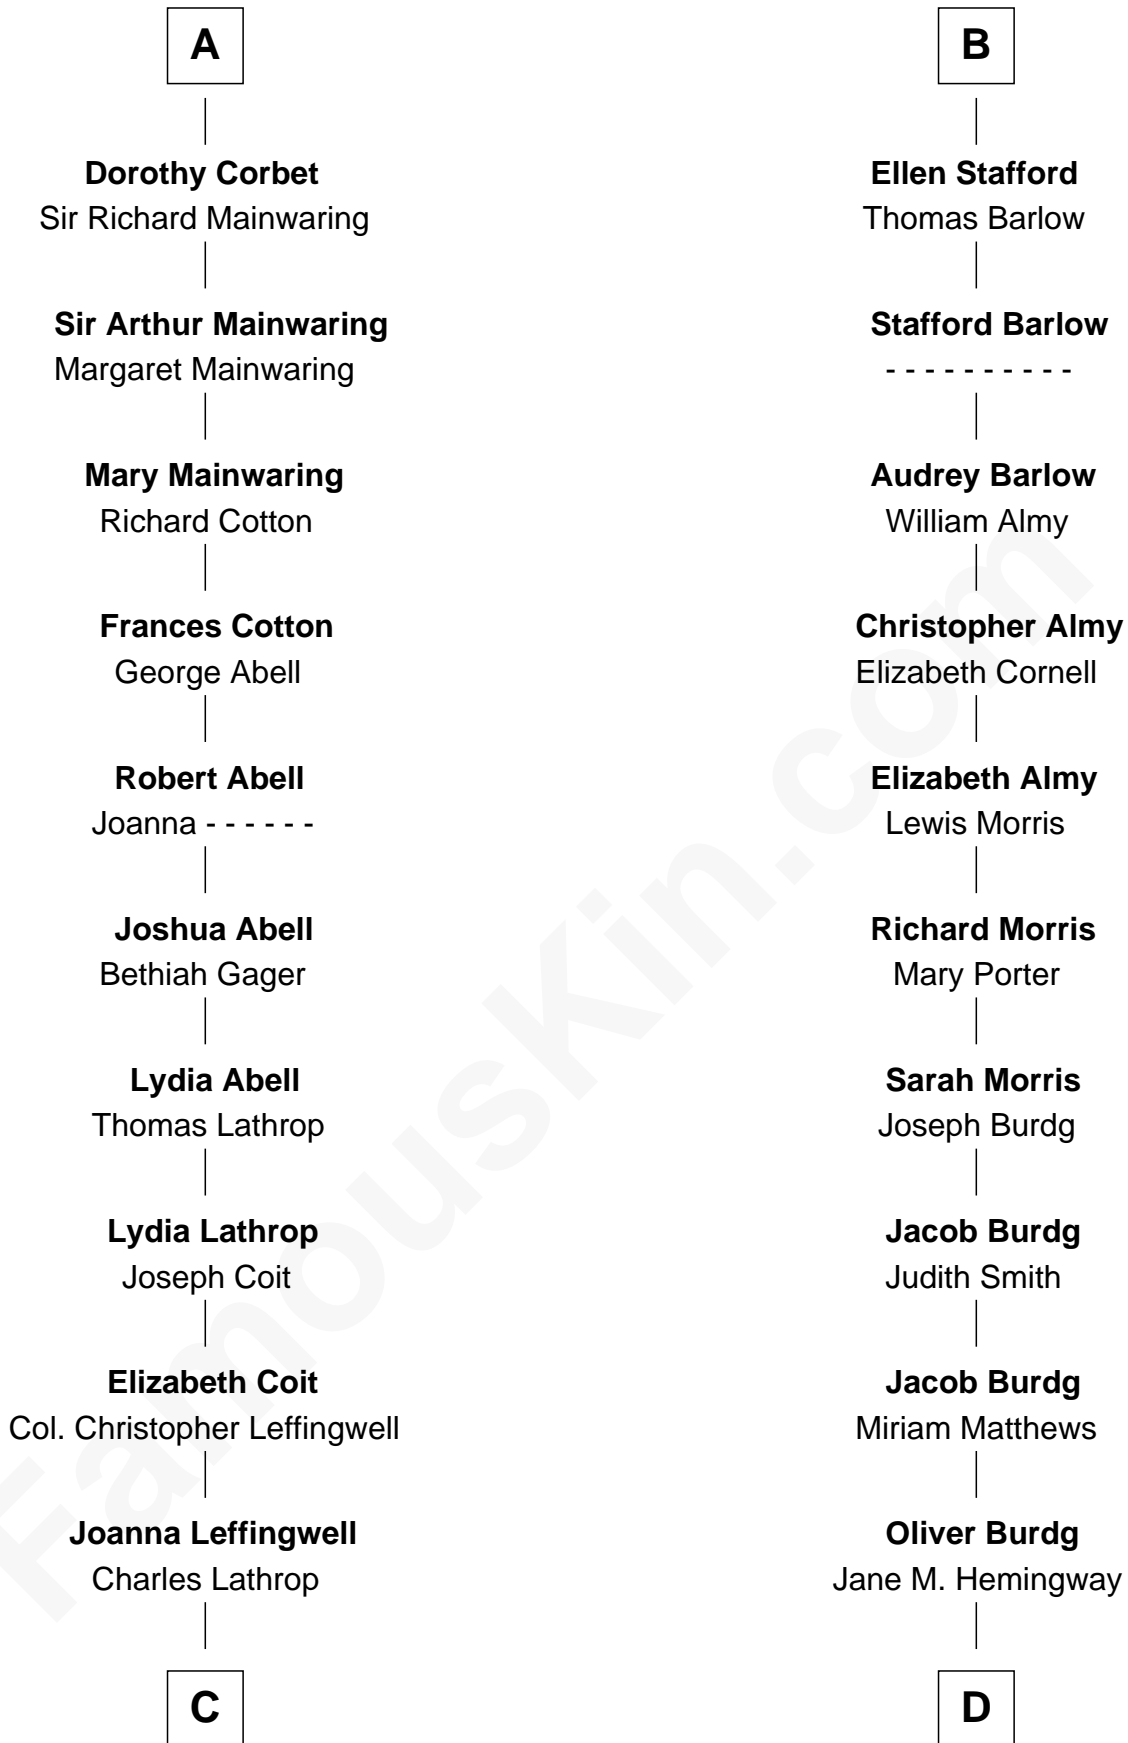

FamousKin.com Relationship Chart of

John Foster Dulles

52nd U.S. Secretary of State

19th cousin 1 time removed of

Richard Nixon

37th U.S. President

Ralph de Stafford

*with wife
Margaret de Audley*

Eleanor Aylesbury

Anne Ferrers

Sir Walter Devereux

Humphrey Stafford

Katherine Fray

Elizabeth Devereux

Sir Richard Corbet

Sir Humphrey Stafford

Margaret Fogge

Sir Robert Corbet

Elizabeth Vernon

Sir Humphrey Stafford

Margaret Tame

A

B

FamousKin.com