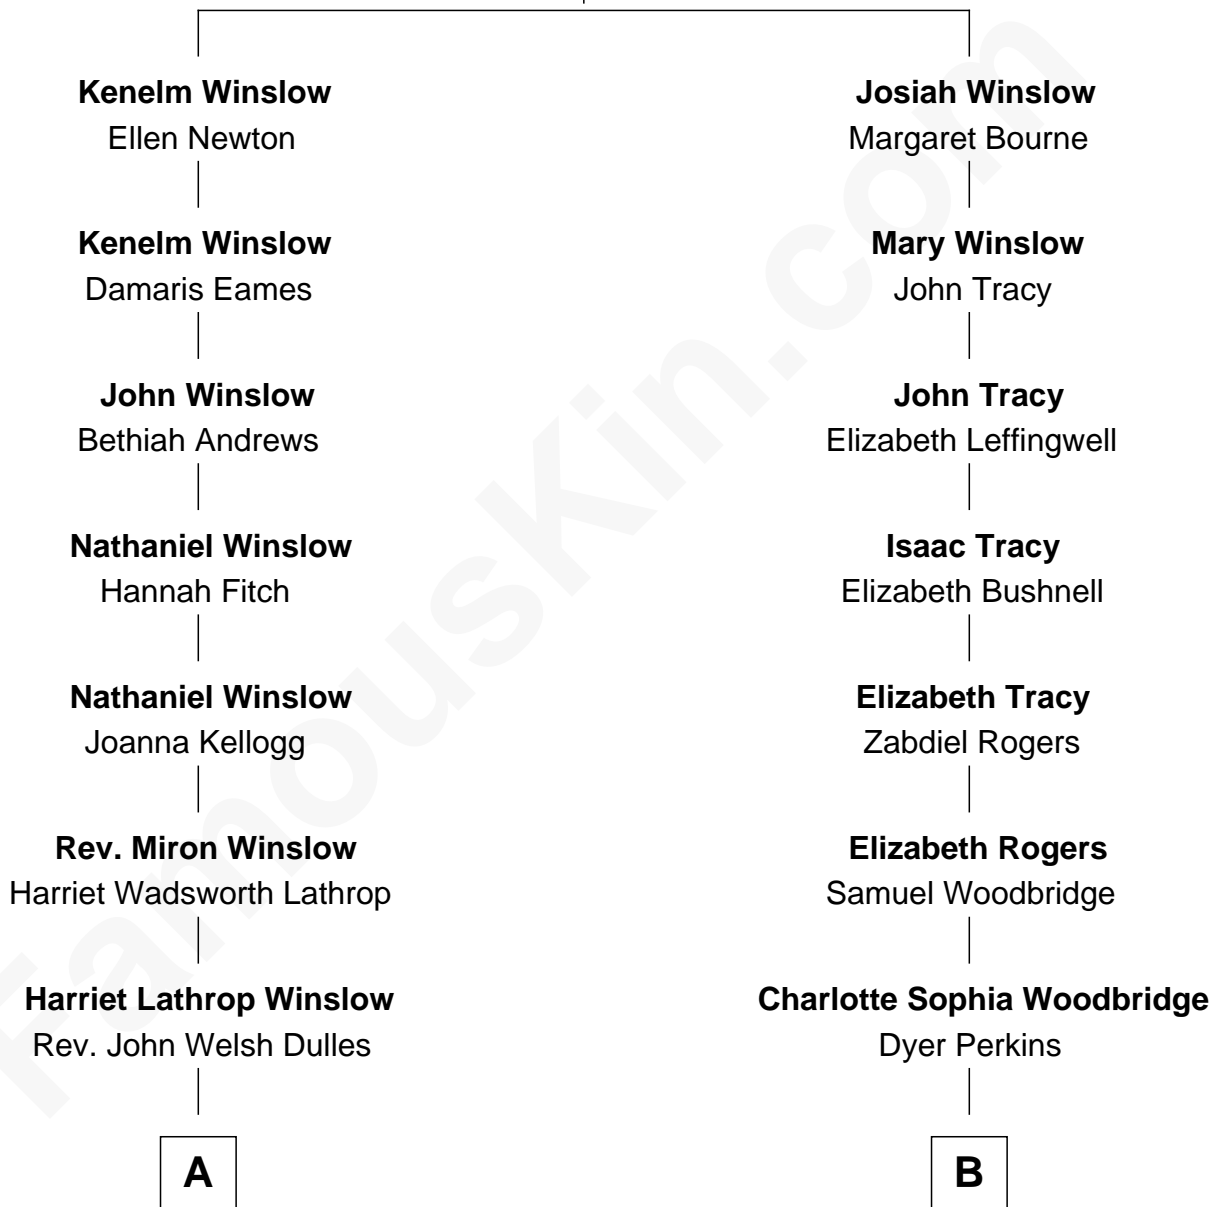

# FamousKin.com Relationship Chart of

**John Foster Dulles**

*52nd U.S. Secretary of State*

8th cousin 2 times removed of

**Humphrey Bogart**

*Movie Actor*

**Edward Winslow**

Magdalen Oliver

**A**

**Allen Macy Dulles**

Edith Foster

**John Foster Dulles**

*52nd U.S. Secretary of State*

**B**

**Elizabeth Rogers Perkins**

Harvey Humphrey