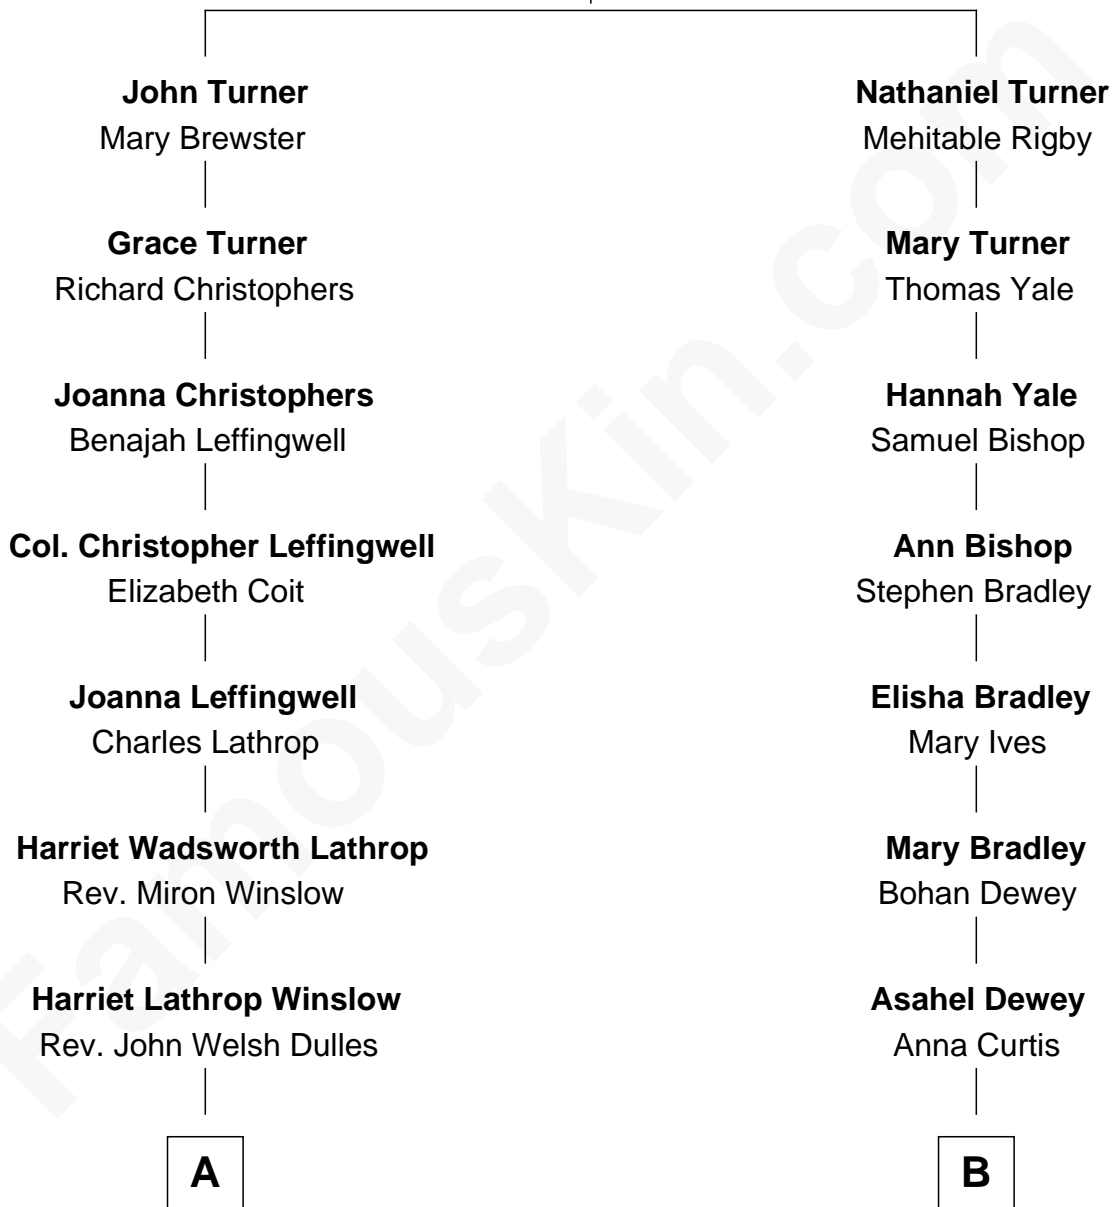

FamousKin.com Relationship Chart of

John Foster Dulles

52nd U.S. Secretary of State

8th cousin 2 times removed of

Humphrey Bogart

Movie Actor

Humphrey Turner

Lydia - - - - -

A

Allen Macy Dulles

Edith Foster

John Foster Dulles

52nd U.S. Secretary of State

B

Sarah Dewey

Henry L. Churchill