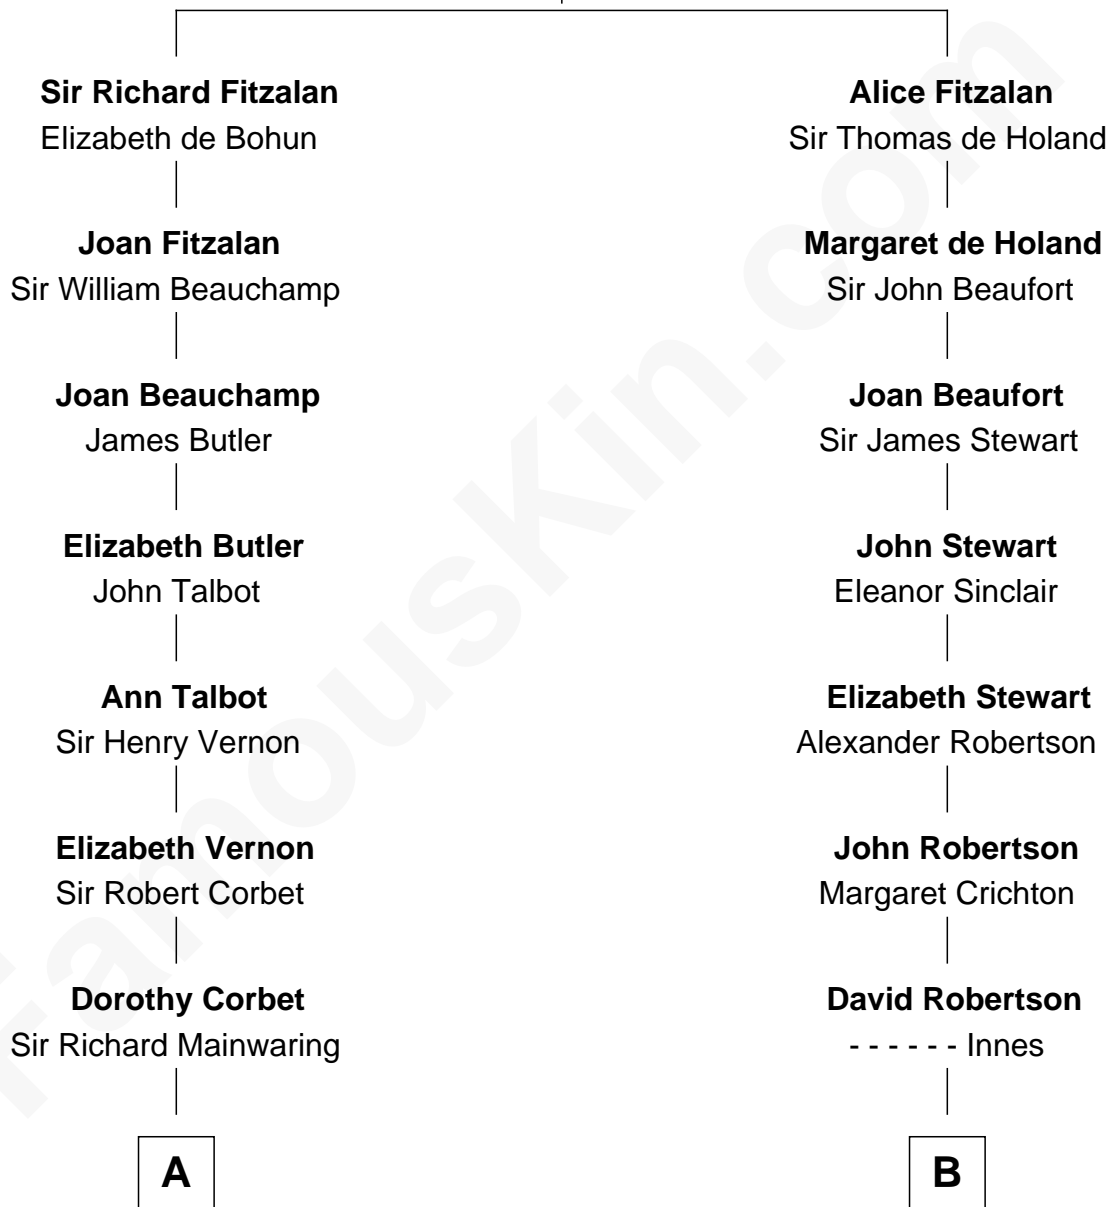

# FamousKin.com Relationship Chart of

**John Foster Dulles**

*52nd U.S. Secretary of State*

11th cousin 8 times removed of

**Patrick Henry**

*1st and 6th Governor of Virginia*

**Richard Fitzalan**  
Eleanor Plantagenet

**C**

—  
**Harriet Lathrop Winslow**

Rev. John Welsh Dulles

—  
**Allen Macy Dulles**

Edith Foster

—  
**John Foster Dulles**

*52nd U.S. Secretary of State*

FamousKin.com