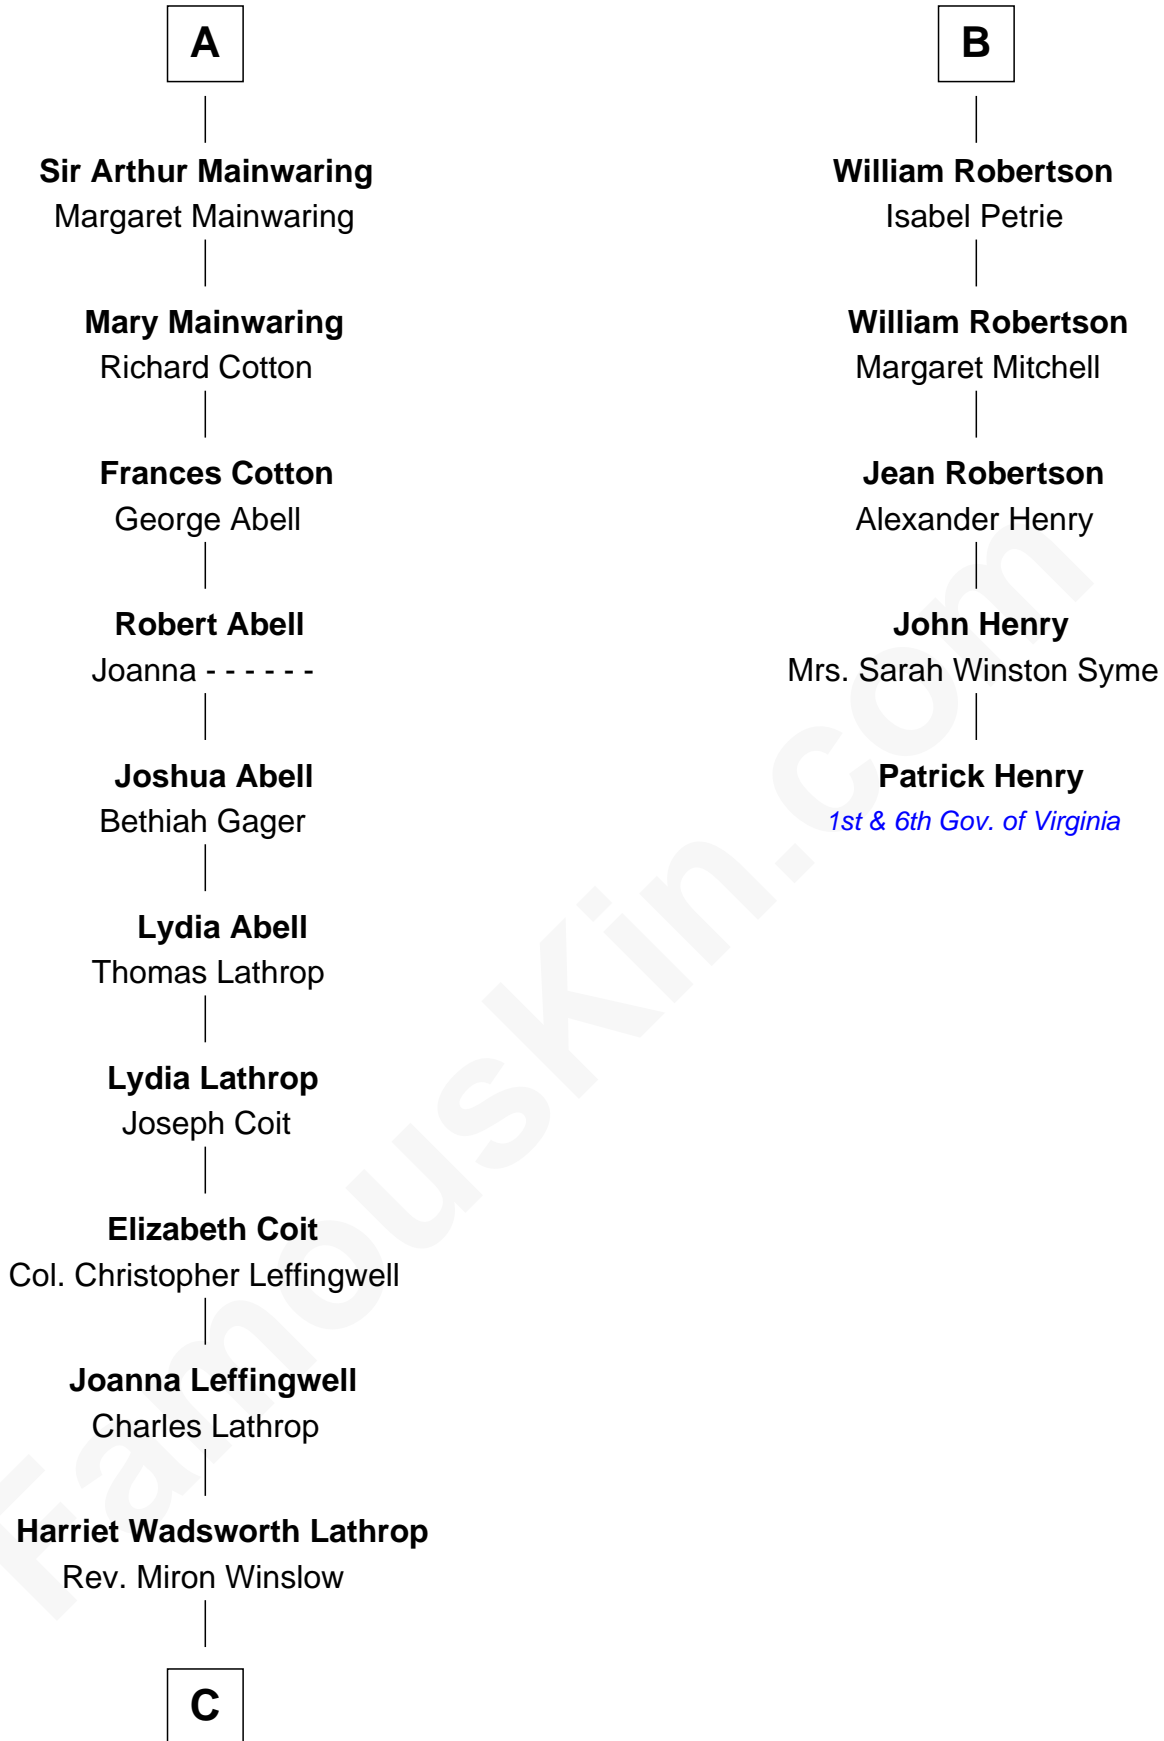

# FamousKin.com Relationship Chart of

**John Foster Dulles**

*52nd U.S. Secretary of State*

11th cousin 8 times removed of

**Patrick Henry**

*1st and 6th Governor of Virginia*

**Richard Fitzalan**  
Eleanor Plantagenet

**C**

—  
**Harriet Lathrop Winslow**

Rev. John Welsh Dulles

—  
**Allen Macy Dulles**

Edith Foster

—  
**John Foster Dulles**

*52nd U.S. Secretary of State*

FamousKin.com