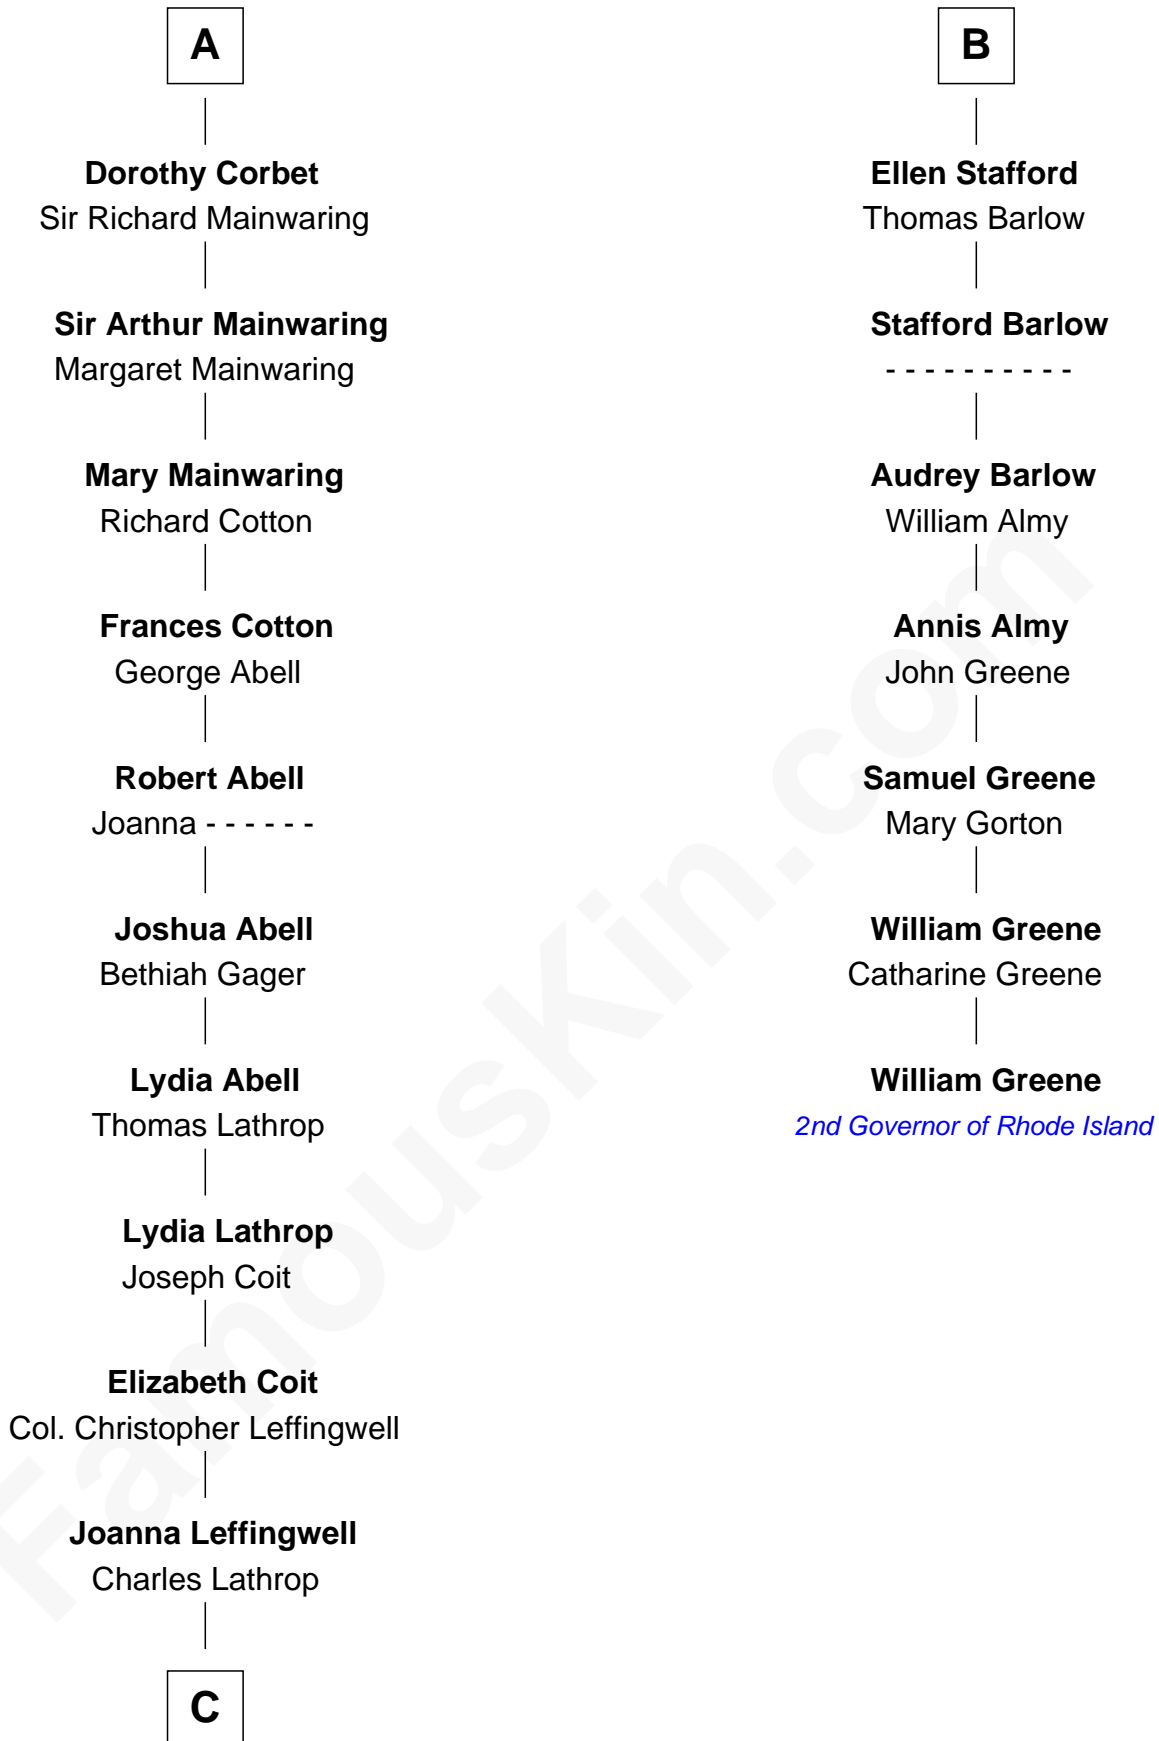

FamousKin.com Relationship Chart of

John Foster Dulles

52nd U.S. Secretary of State

13th cousin 7 times removed of

William Greene

2nd Governor of Rhode Island

FamousKin.com