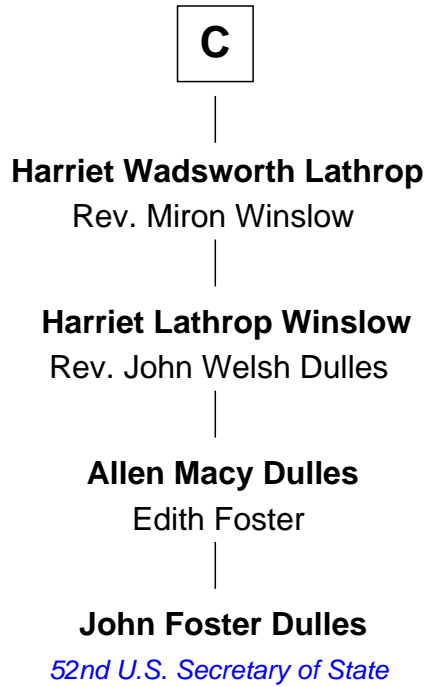

FamousKin.com Relationship Chart of

John Foster Dulles

52nd U.S. Secretary of State

13th cousin 7 times removed of

William Greene

2nd Governor of Rhode Island

FamousKin.com