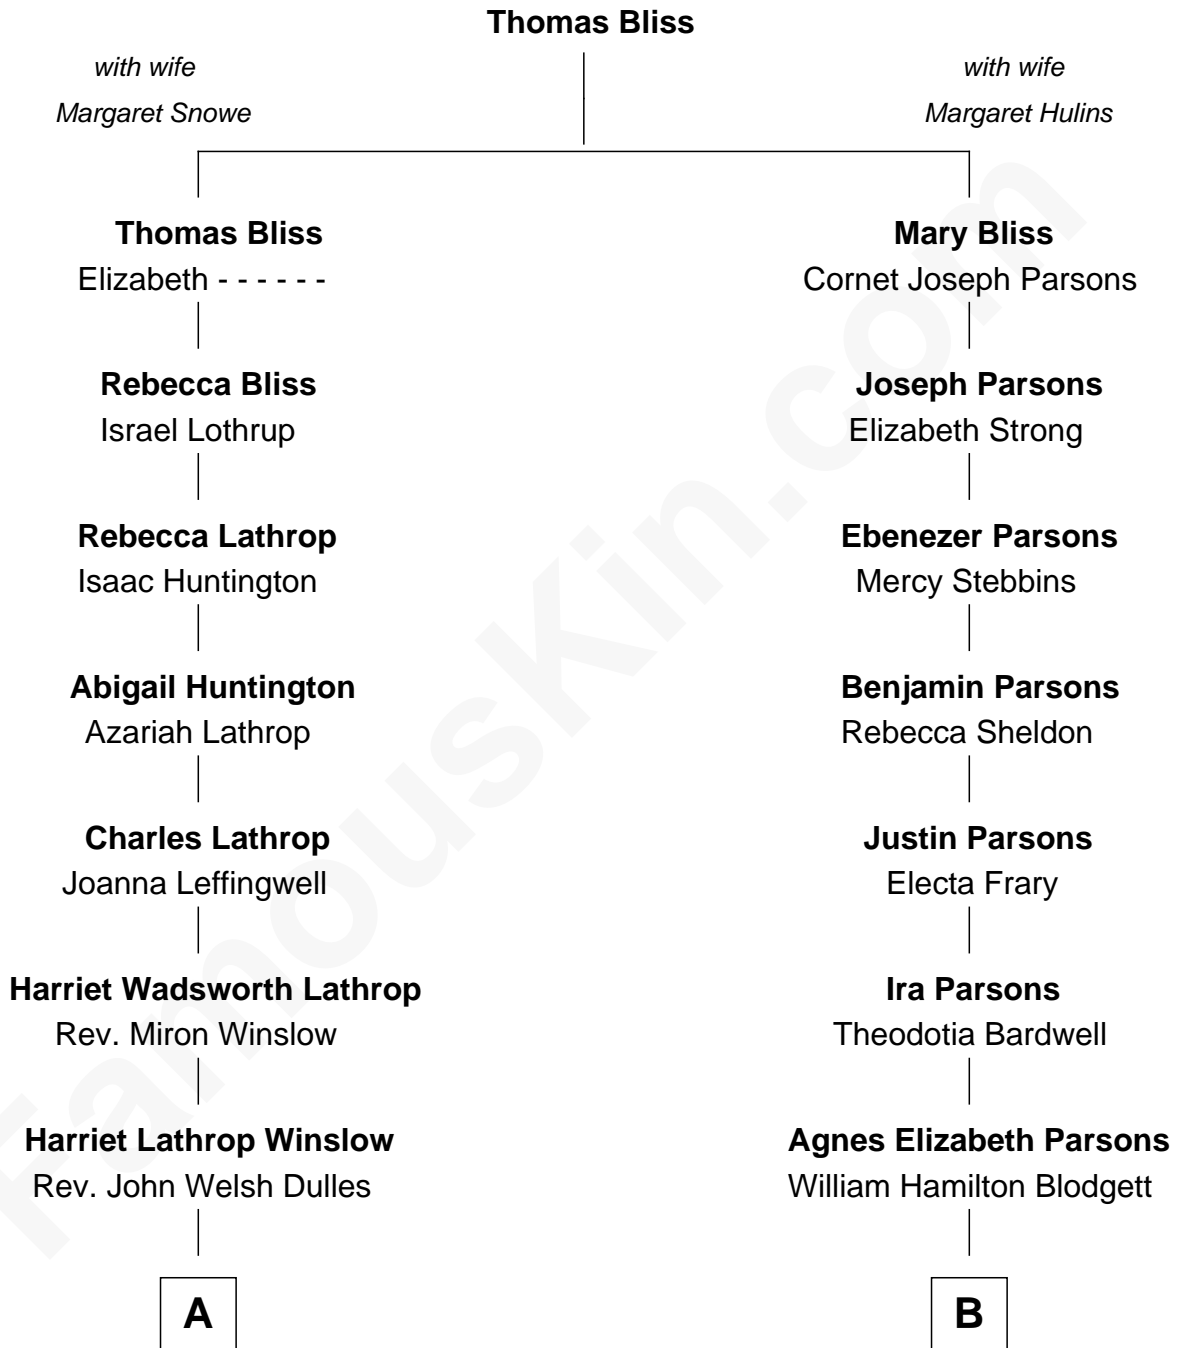

# FamousKin.com Relationship Chart of

**John Foster Dulles**

*52nd U.S. Secretary of State*

8th cousin of

**Frederick Upton**

*Co-Founder of Whirlpool Corporation*

**A**

**Allen Macy Dulles**

Edith Foster

**John Foster Dulles**

*52nd U.S. Secretary of State*

**B**

**Carrie A. Blodgett**

Cassius Marcellus Upton

**Frederick Upton**

*Co-Founder of Whirlpool Corporation*